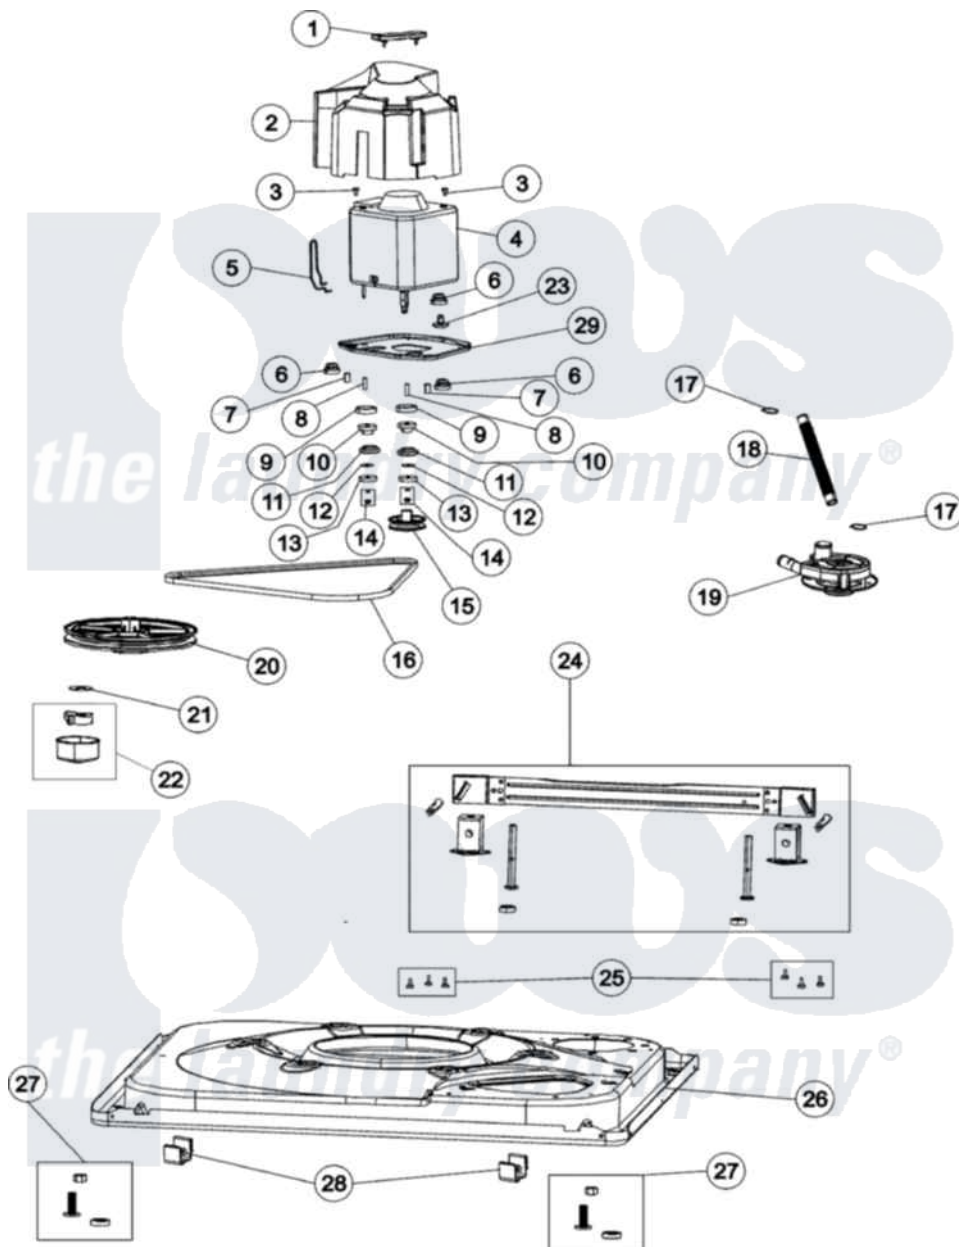

Maytag AAV7000AGW 01 - BASE & MOTOR

Maytag [Residential Maytag AAV7000AGW Washer Parts](#) Parts Diagram 01 - BASE & MOTOR
 Click on the part number to view part

Item	Original Part Number	Replaced By	Status	Part Description
1	35-2065			Pad, Motor Plate
2	22004283			Motor, Export 230V 50/60 Hz
3	25-7733	681414		Screw, 10AB X 1/2
4	21001598			Spring, Suspension
5	21001110	22004376		Spring, Motor Pivot
6	35-3646			Isolator, Motor Plate
7	25-7831			Spacer, Mounting
8	25-7830			Spacer
9	35-3570			Washer, Motor Pivot
10	33-9946			Isolator, Motor
11	35-3571			Slide, Motor Pivot
12	25-7047			Washer, Flat
13	33-9967			Washer, Motor Isolator
14	21002009	Y707702		Locknut
15	21001833			Pulley, Motor
16	35-2279			Belt, Drive

17	21002254	285655	Clamp, Hose
"	25-6068	285655	Clamp, Hose
18	21001915		Hose, Tub To Pump
19	21002219	35-6780	Pump-Water
20	21001833		Pulley, Motor
21	35-2132		Washer, 1.25ODX.530IDX.032
22	12002213		Thrust Bearing Kit
23	21001486		Foot Slide, Isolator
24	21002221		Stabilizer Bar Kit
25	25-7828	489483	Screw 10-32 X 1/2
26	21001893	12002701	Base Kit
27	25001119		Foot And Pad Assembly
28	53-0120		Clip, Front Panel
29	21001366	21001783	Plate And Screw Assembly