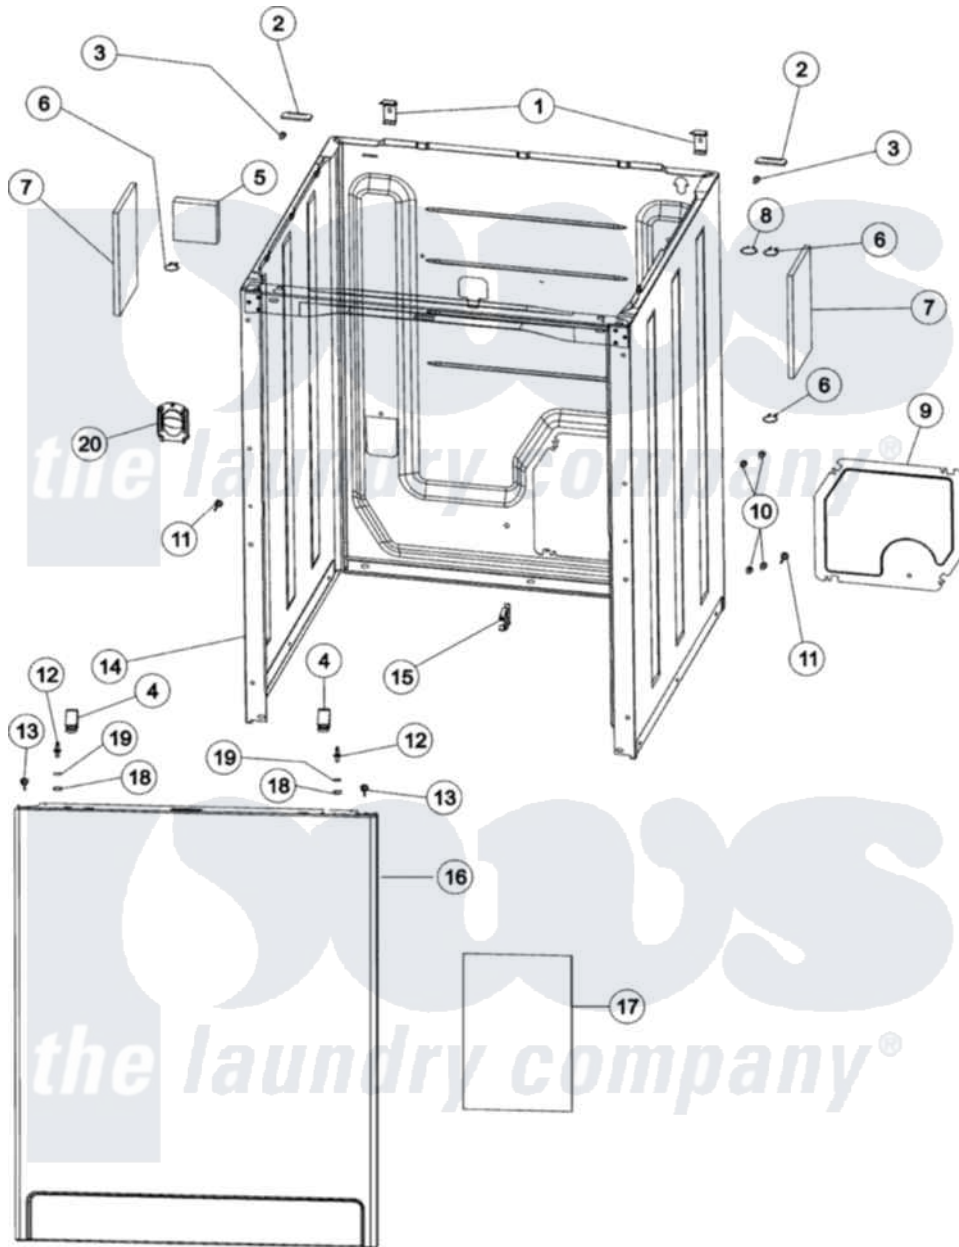

# Maytag AAV7000AGW 02 - CABINET & FRONT PANEL

Maytag Residential Maytag AAV7000AGW Washer Parts Parts Diagram 02 - CABINET & FRONT PANEL  
 Click on the part number to view part

Item	Original Part Number	Replaced By	Status	Part Description
1	<a href="#">35-2846</a>			Hinge, Cabinet Top
2	<a href="#">35-4128</a>			Pad, Hinge
3	25-7732	<a href="#">681414</a>		Screw, 10AB X 1/2
4	<a href="#">25-7220</a>			Clip, Cabinet Top
5	35-0706		Not Available	PAD, FOAM
6	31001320	<a href="#">16515</a>		Clip
7	<a href="#">21002011</a>			Pad, Cabinet
8	<a href="#">25-7430</a>			Clip, Wiring Harness
9	<a href="#">21001876</a>			Shield, Rear
10	25-7733	<a href="#">681414</a>		Screw, 10AB X 1/2
11	<a href="#">21001829</a>			Post, Locating
12	<a href="#">53-0643</a>			Pin, Locator
13	25-7732	<a href="#">681414</a>		Screw, 10AB X 1/2
14	<a href="#">21001871</a>			Cabinet
15	<a href="#">22002765</a>			Clip, Hose
16	<a href="#">35-2084</a>			Panel, Front

17	<a href="#">21001281</a>		Damper, Sound Pad
18	25-0224	<a href="#">3400029</a>	Nut, Adapter Plate
19	<a href="#">35-4129</a>		Bumper, Cabinet
20	<a href="#">21001874</a>		Outlet, Drain Hose