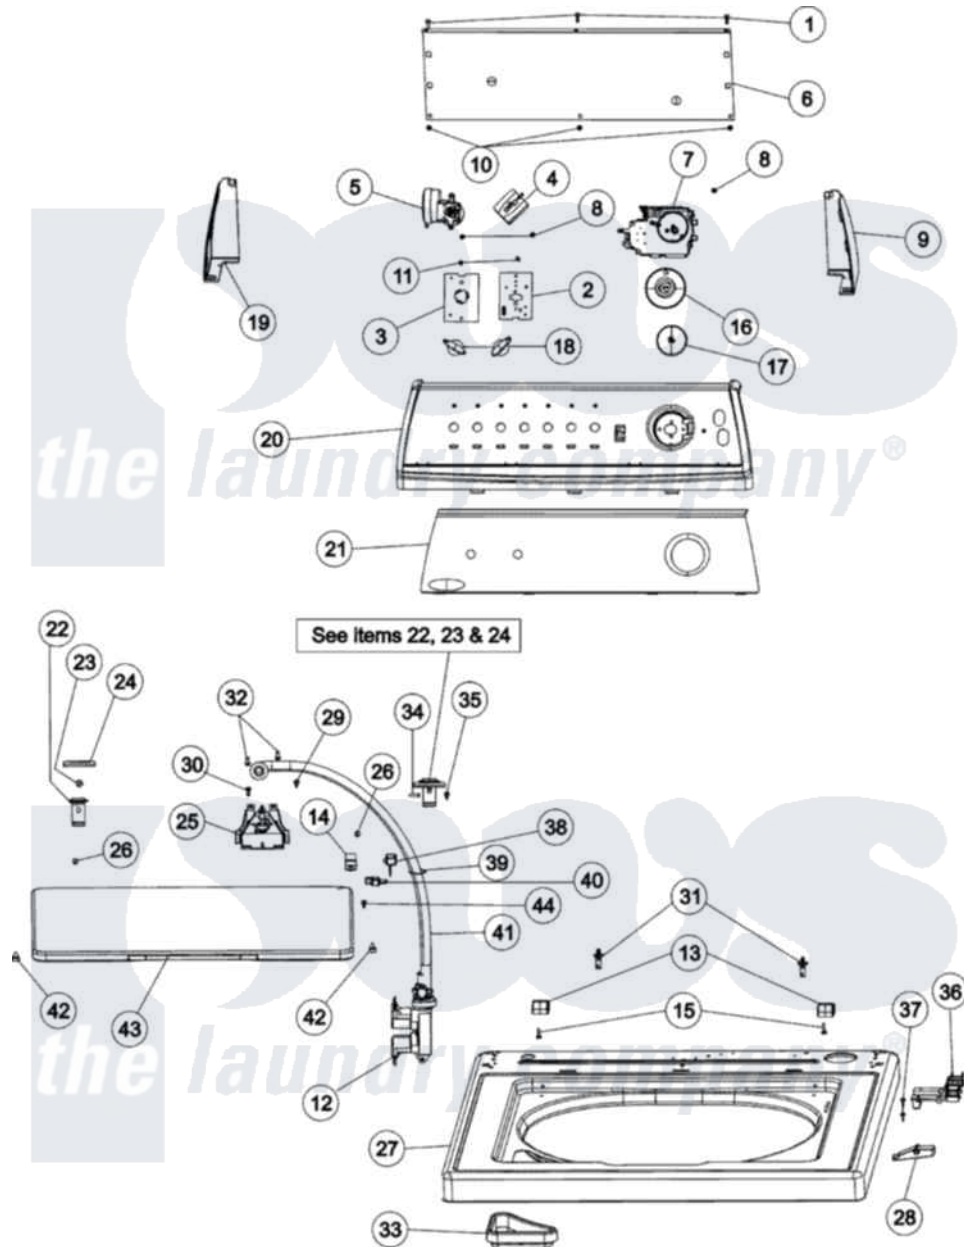

Maytag AAV7000AGW 03 - CONTROL PANEL & TOP

Maytag Residential Maytag AAV7000AGW Washer Parts Parts Diagram 03 - CONTROL PANEL & TOP
 Click on the part number to view part

| Item | Original Part Number | Replaced By | Status | Part Description |
|------|--------------------------|-----------------------|--------|-----------------------------------------|
| 1 | 21002224 | | | Screw |
| 2 | 21001517 | | | Shield, Control |
| 3 | 21002077 | | | Shield, Control-1 Hole/Console |
| 4 | 21001686 | | | Switch, Water Temperature |
| 5 | Y2201474 | | | Switch, Pressure |
| 6 | 21001527 | | | Shield, Rear |
| 7 | 21001699 | | | Timer |
| 8 | 25-3092 | 90767 | | Screw, 8A X 3/8 HeX Washer Head Tapping |
| 10 | 31001721 | | | Screw, Abno.8-18 x 3/8 Hxws |
| 11 | 25-3092 | 90767 | | Screw, 8A X 3/8 HeX Washer Head Tapping |
| 12 | 21001492 | | | Cover, Mixing Valve |
| " | 22001196 | | | Valve, Water |
| 13 | 35-2044 | | | Hinge, Lid |
| 14 | 21001744 | | | Switch, Lid |
| 15 | 25-7893 | | | Screw |