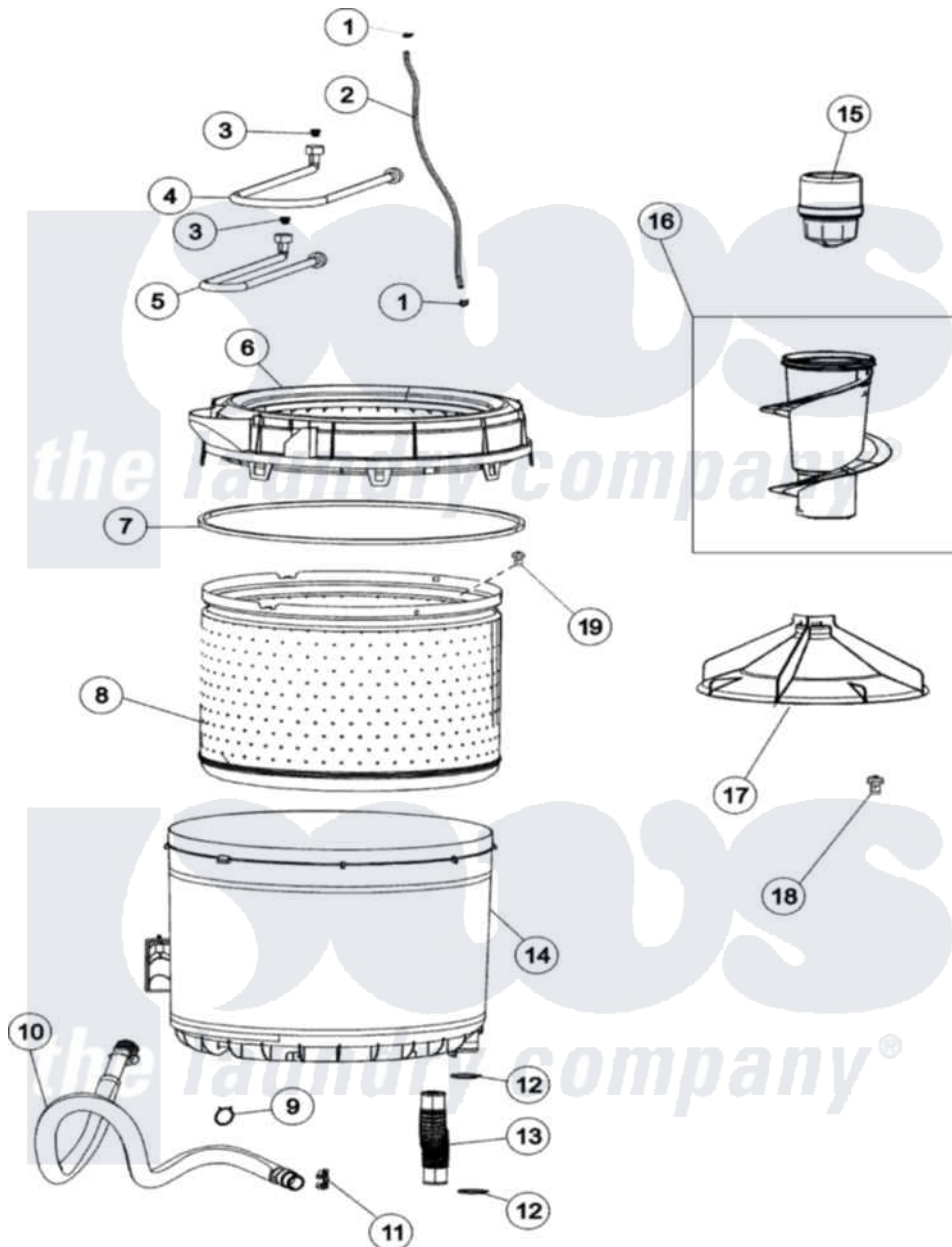

Maytag AAV7000AGW 04 - INNER & OUTER TUB

Maytag Residential Maytag AAV7000AGW Washer Parts Parts Diagram 04 - INNER & OUTER TUB
 Click on the part number to view part

Item	Original Part Number	Replaced By	Status	Part Description
1	25-7796	596669		Clamp, Manifold
2	21001749	21001748		Hose, Pressure Switch
3	22002960			Strainer, Washer Inlet
4	35-0874	76313		Hosefill
5	33-7891	89503		Hose-Inlet
6	21001531		Not Available	TOP, TUB (PLASTIC)
7	35-2328			Seal, Tub Top
8	21001529			Basket Assembly
9	21001875	285655		Clamp, Hose
10	21001872			Hose, Drain
11	22002765			Clip, Hose
12	25-6068	285655		Clamp, Hose
13	21001915			Hose, Tub To Pump
14	35-3700			Tub Assembly
15	21002006			Fabric Disp Assembly
16	22003437	21001878		Auger/Post Assembly

17	21001893	12002701	Base Kit
18	25-8004	W10309247	Screw
19	25-7967	3400504	Screw