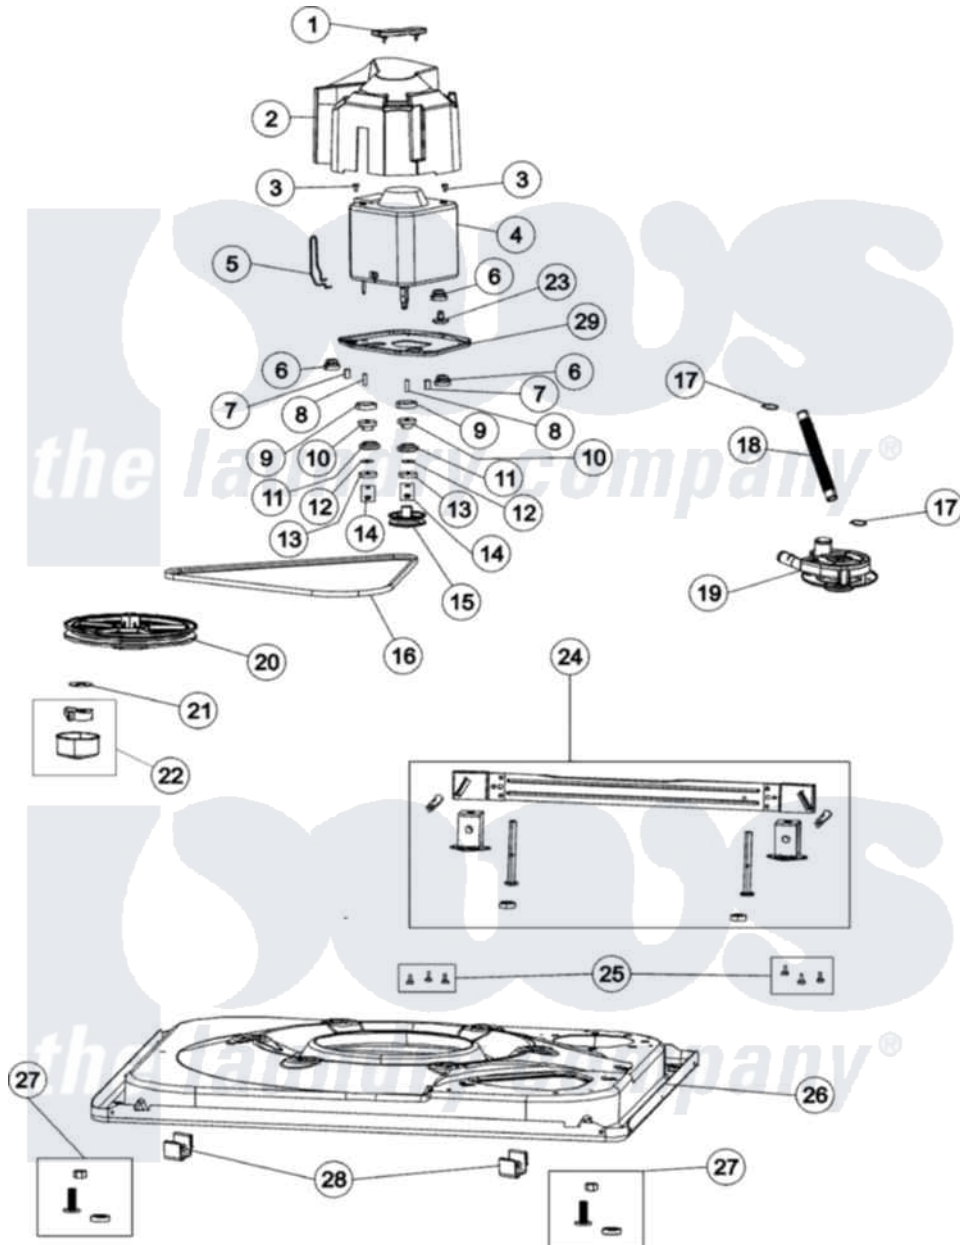

Maytag AAV7000AJW 01 - BASE & MOTOR

Maytag [Residential Maytag AAV7000AJW Washer Parts](#) Parts Diagram 01 - BASE & MOTOR
 Click on the part number to view part

Item	Original Part Number	Replaced By	Status	Part Description
1	35-2065			Pad, Motor Plate
2	21001632			Motor
3	25-7733	681414		Screw, 10AB X 1/2
4	21001598			Spring, Suspension
5	21001110	22004376		Spring, Motor Pivot
6	35-3646			Isolator, Motor Plate
7	25-7831			Spacer, Mounting
8	25-7830			Spacer
9	35-3570			Washer, Motor Pivot
10	33-9946			Isolator, Motor
11	35-3571			Slide, Motor Pivot
12	25-7047			Washer, Flat
13	33-9967			Washer, Motor Isolator
14	21002009	Y707702		Locknut
15	21001833			Pulley, Motor
16	35-2279			Belt, Drive

17	21002254	285655	Clamp, Hose
"	25-6068	285655	Clamp, Hose
18	21001915		Hose, Tub To Pump
19	21002219	35-6780	Pump-Water
20	21001833		Pulley, Motor
21	35-2132		Washer, 1.25ODX.530IDX.032
22	12002213		Thrust Bearing Kit
23	21001486		Foot Slide, Isolator
24	21002221		Stabilizer Bar Kit
25	25-7828	489483	Screw 10-32 X 1/2
26	21001893	12002701	Base Kit
27	25001119		Foot And Pad Assembly
28	53-0120		Clip, Front Panel
29	21001366	21001783	Plate And Screw Assembly