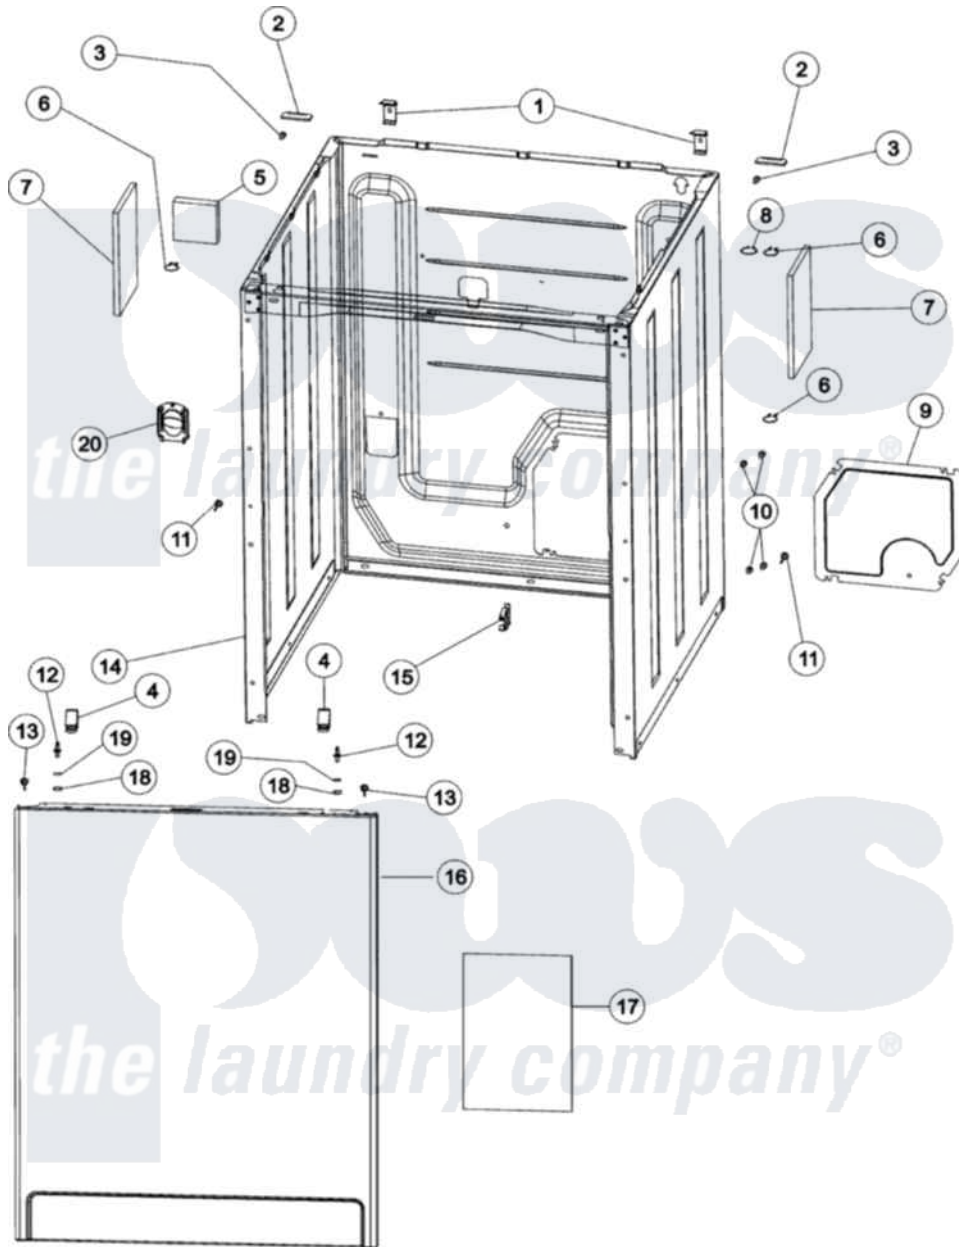

# Maytag AAV7000AJW 02 - CABINET & FRONT PANEL

Maytag [Residential Maytag AAV7000AJW Washer Parts](#) Parts Diagram 02 - CABINET & FRONT PANEL  
 Click on the part number to view part

Item	Original Part Number	Replaced By	Status	Part Description
1	<a href="#">35-2846</a>			Hinge, Cabinet Top
2	<a href="#">35-4128</a>			Pad, Hinge
3	25-7732	<a href="#">681414</a>		Screw, 10AB X 1/2
4	<a href="#">25-7220</a>			Clip, Cabinet Top
5	35-0706		Not Available	PAD, FOAM
6	31001320	<a href="#">16515</a>		Clip
7	<a href="#">21002011</a>			Pad, Cabinet
8	<a href="#">25-7430</a>			Clip, Wiring Harness
9	<a href="#">21001876</a>			Shield, Rear
10	25-7733	<a href="#">681414</a>		Screw, 10AB X 1/2
11	<a href="#">21001829</a>			Post, Locating
12	<a href="#">53-0643</a>			Pin, Locator
13	25-7732	<a href="#">681414</a>		Screw, 10AB X 1/2
14	<a href="#">21001871</a>			Cabinet
15	<a href="#">22002765</a>			Clip, Hose
16	<a href="#">35-2084</a>			Panel, Front

17	<a href="#">21001281</a>		Damper, Sound Pad
18	25-0224	<a href="#">3400029</a>	Nut, Adapter Plate
19	<a href="#">35-4129</a>		Bumper, Cabinet
20	<a href="#">21001874</a>		Outlet, Drain Hose