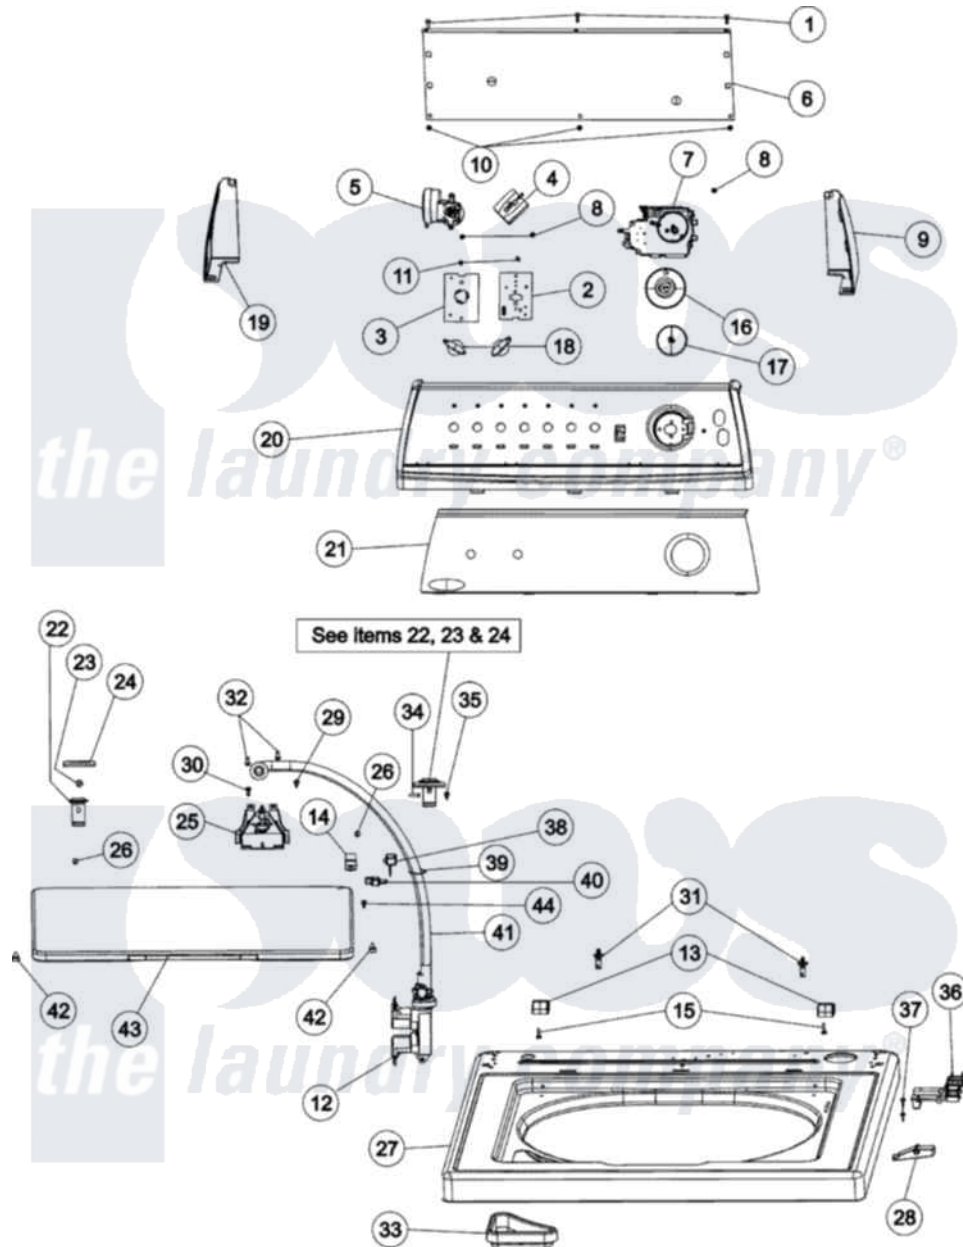

# Maytag AAV7000AJW 03 - CONTROL PANEL & TOP

Maytag Residential Maytag AAV7000AJW Washer Parts Parts Diagram 03 - CONTROL PANEL & TOP  
 Click on the part number to view part

Item	Original Part Number	Replaced By	Status	Part Description
1	<a href="#">21002224</a>			Screw
2	<a href="#">21001517</a>			Shield, Control
3	<a href="#">21002077</a>			Shield, Control-1 Hole/Console
5	<a href="#">Y2201474</a>			Switch, Pressure
6	<a href="#">21001527</a>			Shield, Rear
7	<a href="#">21001695</a>			Timer
8	25-3092	<a href="#">90767</a>		Screw, 8A X 3/8 HeX Washer Head Tapping
9	<a href="#">21001547</a>			Endcap, Panel
10	<a href="#">31001721</a>			Screw, Abno.8-18 x 3/8 Hxws
11	25-3092	<a href="#">90767</a>		Screw, 8A X 3/8 HeX Washer Head Tapping
12	<a href="#">21001932</a>			Valve, Water Inlet
13	<a href="#">35-2044</a>			Hinge, Lid
14	21001148	<a href="#">12001187</a>		Kit, Lid Switch Assembly
15	<a href="#">25-7893</a>			Screw
16	<a href="#">21001520</a>			Skirt, Timer Knob