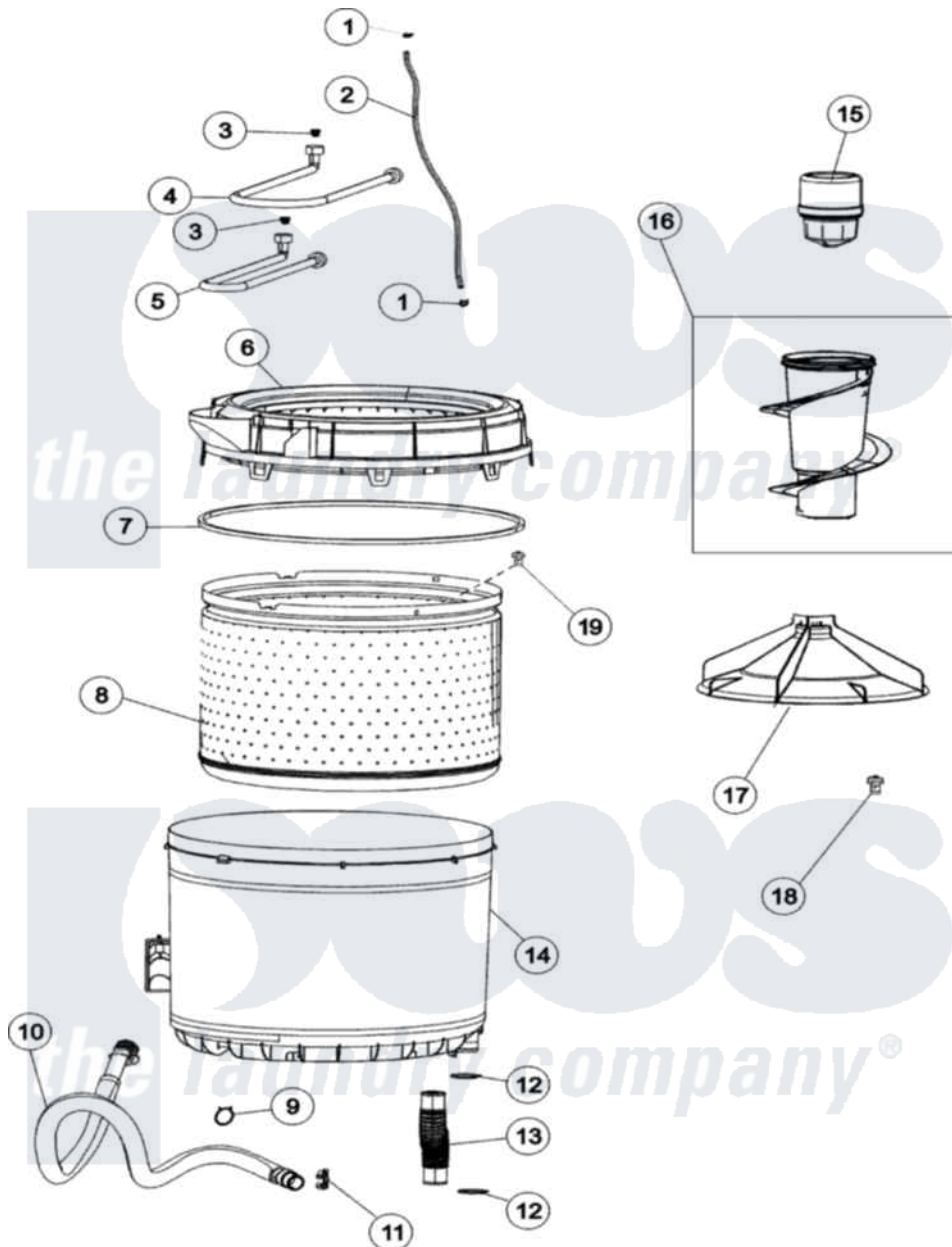

Maytag AAV7000AJW 04 - INNER & OUTER TUB

Maytag Residential Maytag AAV7000AJW Washer Parts Parts Diagram 04 - INNER & OUTER TUB
 Click on the part number to view part

Item	Original Part Number	Replaced By	Status	Part Description
1	25-7796	596669		Clamp, Manifold
2	21001749	21001748		Hose, Pressure Switch
3	22002960			Strainer, Washer Inlet
4	35-0874	76313		Hosefill
5	33-7891	89503		Hose-Inlet
6	21001531		Not Available	TOP, TUB (PLASTIC)
7	35-2328			Seal, Tub Top
8	21001529			Basket Assembly
9	21001875	285655		Clamp, Hose
10	21001872			Hose, Drain
11	22002765			Clip, Hose
12	25-6068	285655		Clamp, Hose
13	21001915			Hose, Tub To Pump
14	35-3700			Tub Assembly
15	21002006			Fabric Disp Assembly
16	22003437	21001878		Auger/Post Assembly

17	21001893	12002701	Base Kit
18	25-8004	W10309247	Screw
19	25-7967	3400504	Screw