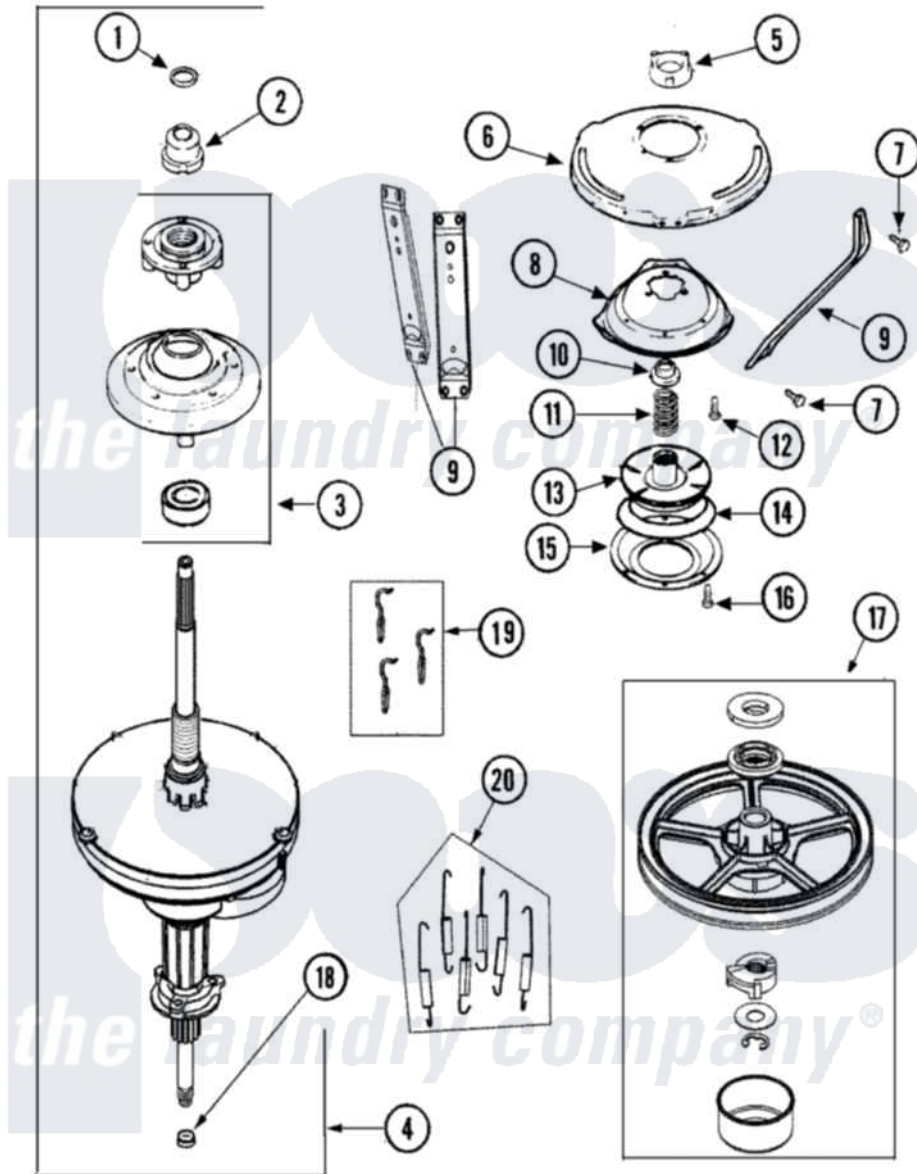

# Maytag AAV7000AJW 06 - TRANSMISSION

Maytag Residential Maytag AAV7000AJW Washer Parts Parts Diagram 06 - TRANSMISSION  
 Click on the part number to view part

Item	Original Part Number	Replaced By	Status	Part Description
1	<a href="#">25-7941</a>			"O" Ring, Agr Drive Shaft
2	21001533	<a href="#">35-5655-1</a>		Seal
3	21001868	<a href="#">W10219156</a>		Tub Seal
4	21001867	<a href="#">35-6615</a>		Ht Tran S
5	21001511	<a href="#">12001562</a>		Bearing Assembly
6	<a href="#">21001518</a>			Support, Tub
7	<a href="#">21001858</a>			Screw 5/16-18 x 1/2
8	<a href="#">21001163</a>			Housing, Suspension
9	<a href="#">21001532</a>			Brace, Tub
10	<a href="#">35-2017</a>			Retainer, Brake Spring
11	<a href="#">21001910</a>			Spring, Brake
12	<a href="#">21001509</a>			Screw, High Performance Plastic
13	21002010	<a href="#">35-6714</a>		Brake Roto
14	<a href="#">21002026</a>			Snubber
15	<a href="#">35-6918</a>			Stator, Brake
16	<a href="#">21001065</a>			Screw, No.10-24 x .50 Hxnibhd

17	<a href="#">12002213</a>		Thrust Bearing Kit
18	35-2010	<a href="#">207843</a>	Lip Seal Repair Kit
19	<a href="#">21001166</a>		Hook, Suspension Spring
20	21002063	<a href="#">21002034</a>	Panel, Control