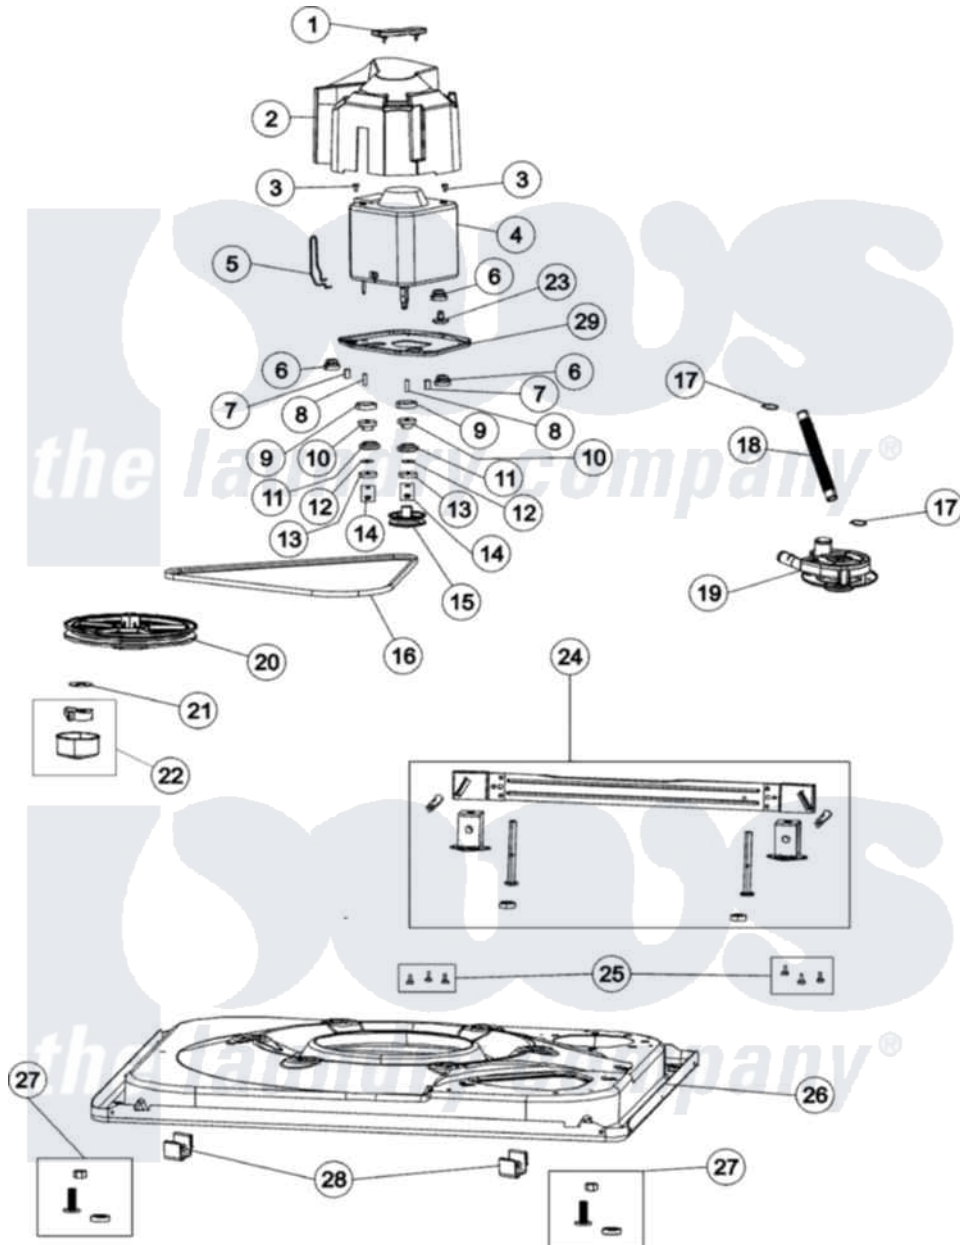

# Maytag AAV7000AKW 01 - BASE & MOTOR

Maytag [Residential Maytag AAV7000AKW Washer Parts](#) Parts Diagram 01 - BASE & MOTOR  
 Click on the part number to view part

Item	Original Part Number	Replaced By	Status	Part Description
1	<a href="#">35-2065</a>			Pad, Motor Plate
2	<a href="#">22004283</a>			Motor, Export 230V 50/60 Hz
3	25-7733	<a href="#">681414</a>		Screw, 10AB X 1/2
4	<a href="#">21001598</a>			Spring, Suspension
5	21001110	<a href="#">22004376</a>		Spring, Motor Pivot
6	<a href="#">35-3646</a>			Isolator, Motor Plate
7	<a href="#">25-7831</a>			Spacer, Mounting
8	<a href="#">25-7830</a>			Spacer
9	<a href="#">35-3570</a>			Washer, Motor Pivot
10	<a href="#">33-9946</a>			Isolator, Motor
11	<a href="#">35-3571</a>			Slide, Motor Pivot
12	<a href="#">25-7047</a>			Washer, Flat
13	<a href="#">33-9967</a>			Washer, Motor Isolator
14	21002009	<a href="#">Y707702</a>		Locknut
15	21001836	<a href="#">W10143344</a>		Pulley
16	<a href="#">21352320</a>			Belt, Drive

17	21002254	<a href="#">285655</a>	Clamp, Hose
"	25-6068	<a href="#">285655</a>	Clamp, Hose
18	<a href="#">21001915</a>		Hose, Tub To Pump
19	21002219	<a href="#">35-6780</a>	Pump-Water
20	<a href="#">21001833</a>		Pulley, Motor
21	<a href="#">35-2132</a>		Washer, 1.25ODX.530IDX.032
22	<a href="#">12002213</a>		Thrust Bearing Kit
23	<a href="#">21001486</a>		Foot Slide, Isolator
24	<a href="#">21002221</a>		Stabilizer Bar Kit
25	25-7828	<a href="#">489483</a>	Screw 10-32 X 1/2
26	21001893	<a href="#">12002701</a>	Base Kit
27	<a href="#">25001119</a>		Foot And Pad Assembly
28	<a href="#">53-0120</a>		Clip, Front Panel
29	21001366	<a href="#">21001783</a>	Plate And Screw Assembly