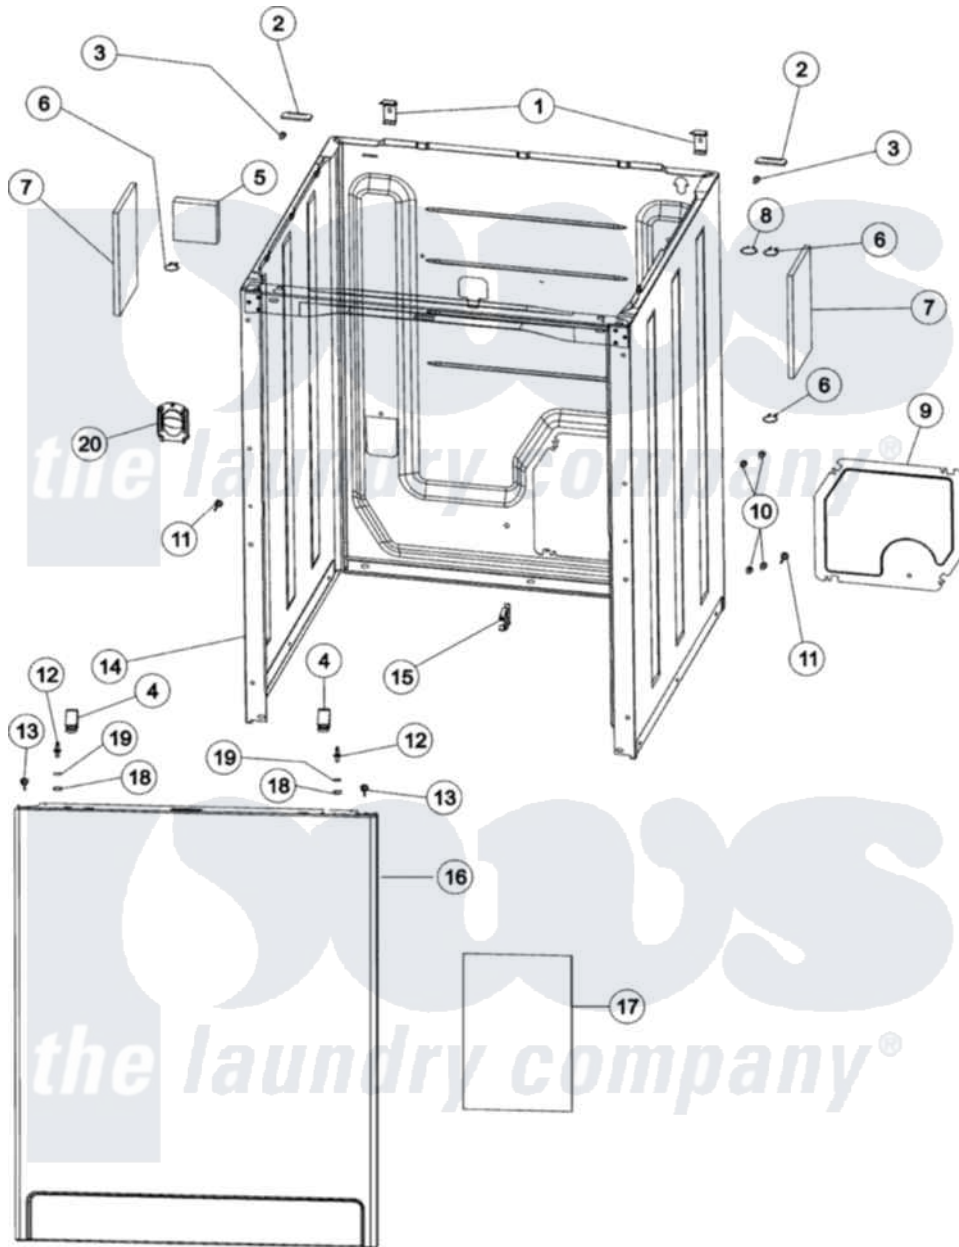

Maytag AAV7000AKW 02 - CABINET & FRONT PANEL

Maytag Residential Maytag AAV7000AKW Washer Parts Parts Diagram 02 - CABINET & FRONT PANEL
 Click on the part number to view part

| Item | Original Part Number | Replaced By | Status | Part Description |
|------|--------------------------|------------------------|---------------|----------------------|
| 1 | 35-2846 | | | Hinge, Cabinet Top |
| 2 | 35-4128 | | | Pad, Hinge |
| 3 | 25-7732 | 681414 | | Screw, 10AB X 1/2 |
| 4 | 25-7220 | | | Clip, Cabinet Top |
| 5 | 35-0706 | | Not Available | PAD, FOAM |
| 6 | 31001320 | 16515 | | Clip |
| 7 | 21002011 | | | Pad, Cabinet |
| 8 | 25-7430 | | | Clip, Wiring Harness |
| 9 | 21001876 | | | Shield, Rear |
| 10 | 25-7733 | 681414 | | Screw, 10AB X 1/2 |
| 11 | 21001829 | | | Post, Locating |
| 12 | 53-0643 | | | Pin, Locator |
| 13 | 25-7732 | 681414 | | Screw, 10AB X 1/2 |
| 14 | 21001871 | | | Cabinet |
| 15 | 22002765 | | | Clip, Hose |
| 16 | 35-2084 | | | Panel, Front |

| | | | |
|----|--------------------------|-------------------------|--------------------|
| 17 | 21001281 | | Damper, Sound Pad |
| 18 | 25-0224 | 3400029 | Nut, Adapter Plate |
| 19 | 35-4129 | | Bumper, Cabinet |
| 20 | 21001874 | | Outlet, Drain Hose |