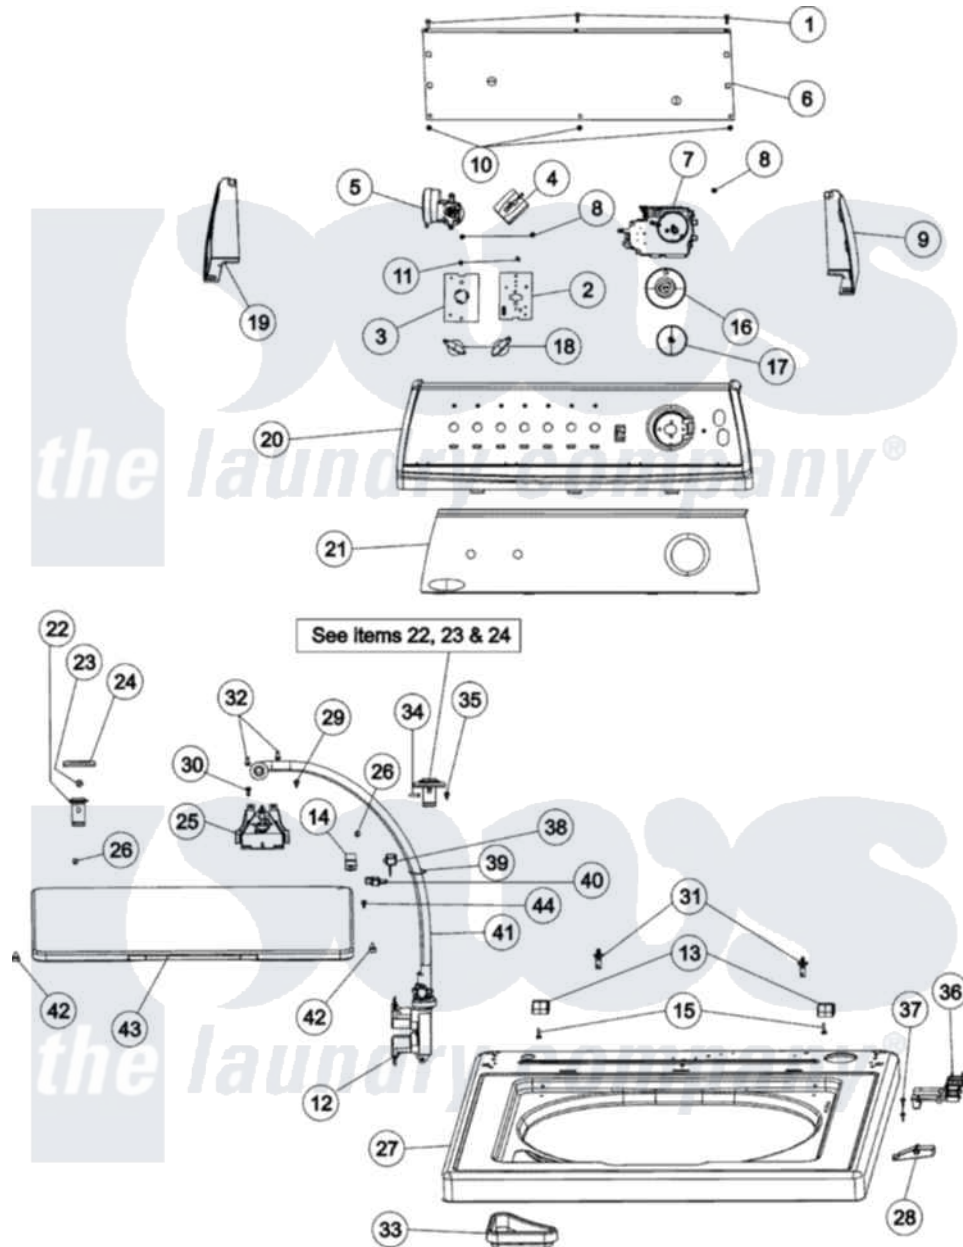

# Maytag AAV7000AKW 03 - CONTROL PANEL & TOP

Maytag Residential Maytag AAV7000AKW Washer Parts Parts Diagram 03 - CONTROL PANEL & TOP  
 Click on the part number to view part

Item	Original Part Number	Replaced By	Status	Part Description
1	<a href="#">21002224</a>			Screw
2	<a href="#">21001517</a>			Shield, Control
3	<a href="#">21002077</a>			Shield, Control-1 Hole/Console
4	<a href="#">21001686</a>			Switch, Water Temperature
5	<a href="#">Y2201474</a>			Switch, Pressure
6	<a href="#">21001527</a>			Shield, Rear
7	21001628		Not Available	TIMER
8	25-3092	<a href="#">90767</a>		Screw, 8A X 3/8 HeX Washer Head Tapping
9	21001636	<a href="#">21001547</a>		Endcap, Panel
10	<a href="#">31001721</a>			Screw, Abno.8-18 x 3/8 Hxws
11	25-3092	<a href="#">90767</a>		Screw, 8A X 3/8 HeX Washer Head Tapping
12	<a href="#">22001196</a>			Valve, Water
"	<a href="#">21001492</a>			Cover, Mixing Valve
13	<a href="#">35-2044</a>			Hinge, Lid
14	21001148	<a href="#">12001187</a>		Kit, Lid Switch Assembly