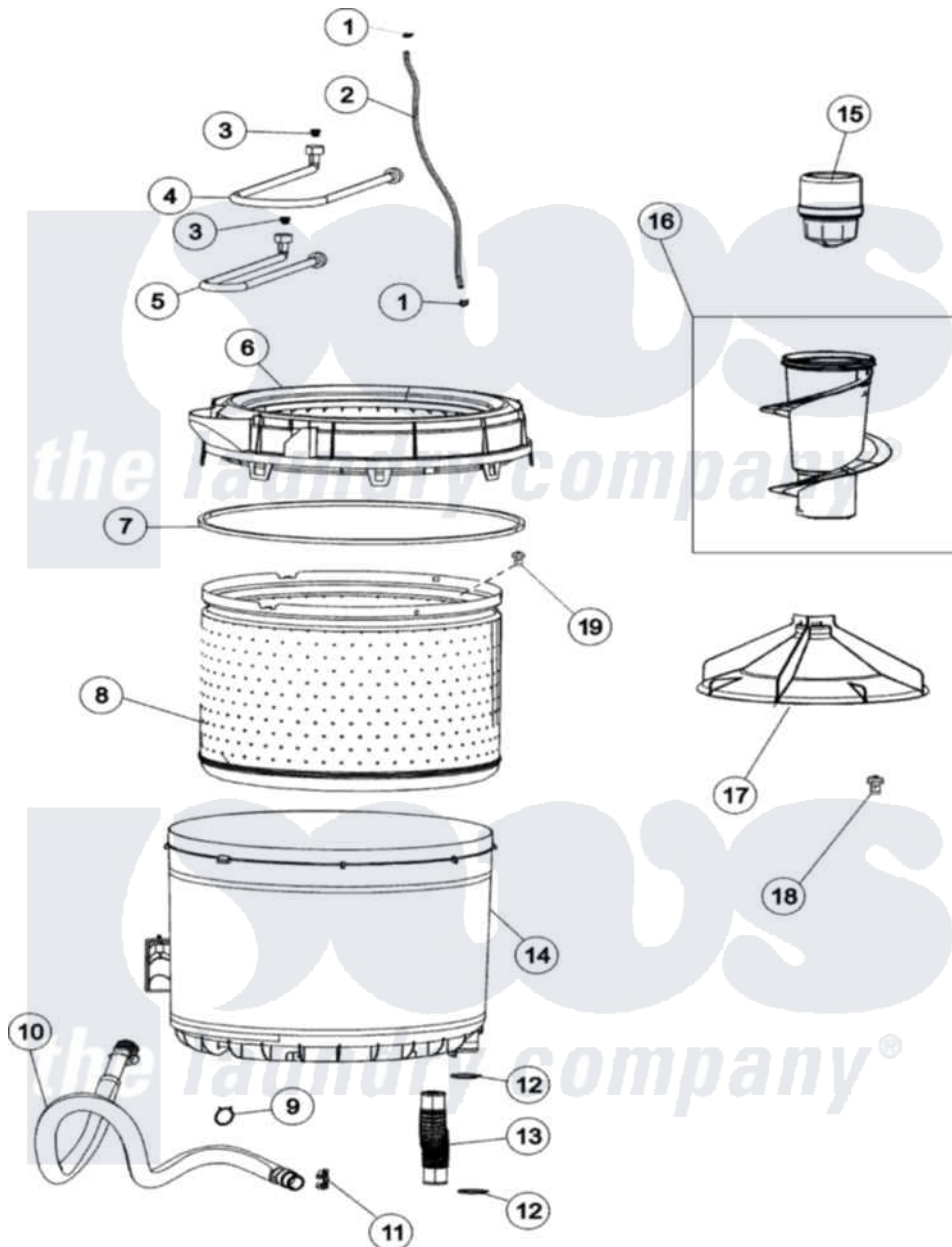

Maytag AAV7000AKW 04 - INNER & OUTER TUB

Maytag Residential Maytag AAV7000AKW Washer Parts Parts Diagram 04 - INNER & OUTER TUB
 Click on the part number to view part

Item	Original Part Number	Replaced By	Status	Part Description
1	25-7796	596669		Clamp, Manifold
2	21001749	21001748		Hose, Pressure Switch
3	22002960			Strainer, Washer Inlet
4	35-0874	76313		Hosefill
5	33-7891	89503		Hose-Inlet
6	21001531		Not Available	TOP, TUB (PLASTIC)
7	35-2328			Seal, Tub Top
8	21001529			Basket Assembly
9	21001875	285655		Clamp, Hose
10	21001872			Hose, Drain
11	22002765			Clip, Hose
12	25-6068	285655		Clamp, Hose
13	21001915			Hose, Tub To Pump
14	35-3700			Tub Assembly
15	21002006			Fabric Disp Assembly
16	22003437	21001878		Auger/Post Assembly

17	21001893	12002701	Base Kit
18	25-8004	W10309247	Screw
19	25-7967	3400504	Screw