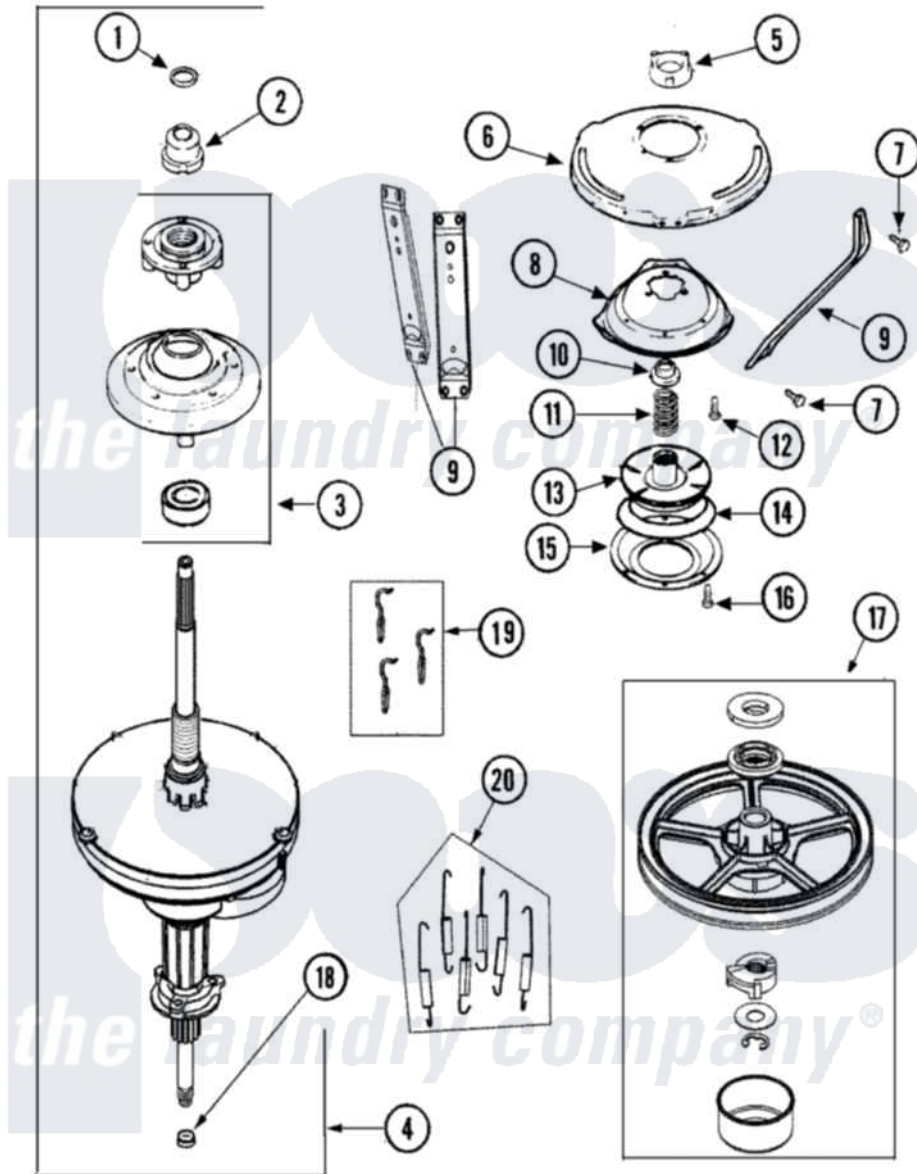

Maytag AAV7000AKW 06 - TRANSMISSION

Maytag Residential Maytag AAV7000AKW Washer Parts Parts Diagram 06 - TRANSMISSION
 Click on the part number to view part

Item	Original Part Number	Replaced By	Status	Part Description
1	25-7941			"O" Ring, Agr Drive Shaft
2	21001533	35-5655-1		Seal
3	21001868	W10219156		Tub Seal
4	21001867	35-6615		Ht TranS S
5	21001511	12001562		Bearing Assembly
6	21001518			Support, Tub
7	21001858			Screw 5/16-18 x 1/2
8	21001163			Housing, Suspension
9	21001532			Brace, Tub
10	35-2017			Retainer, Brake Spring
11	21001910			Spring, Brake
12	21001509			Screw, High Performance Plastic
13	21002010	35-6714		Brake Roto
14	21002026			Snubber
15	35-6918			Stator, Brake
16	21001065			Screw, No.10-24 x .50 Hxnibhd

17	12002213		Thrust Bearing Kit
18	35-2010	207843	Lip Seal Repair Kit
19	21001166		Hook, Suspension Spring
20	21002063	21002034	Panel, Control