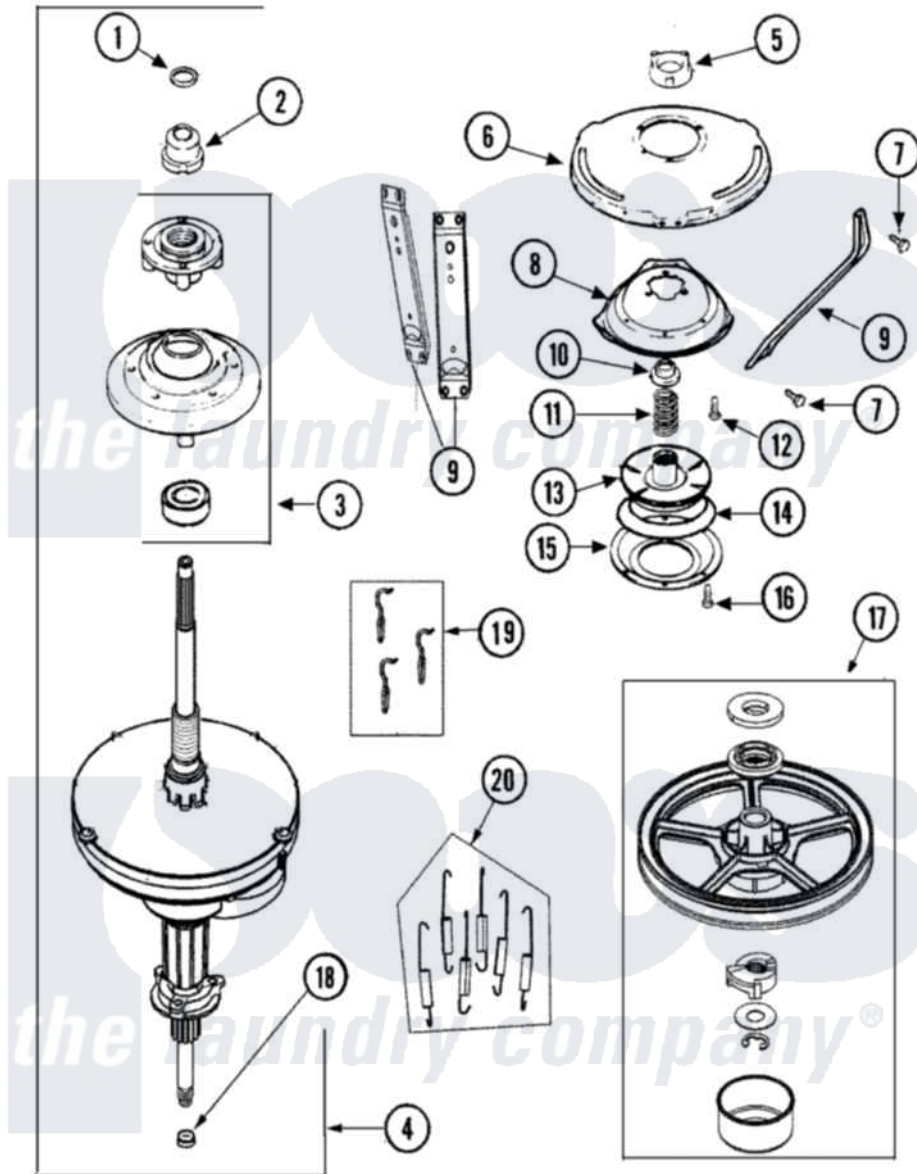

Maytag AAV8000AGW 06 - TRANSMISSION

Maytag [Residential Maytag AAV8000AGW Washer Parts](#) Parts Diagram 06 - TRANSMISSION
 Click on the part number to view part

Item	Original Part Number	Replaced By	Status	Part Description
1	25-7941			"O" Ring, Agr Drive Shaft
2	21001533	35-5655-1		Seal
3	21001868	W10219156		Tub Seal
4	21001867	35-6615		Ht Tran S
5	21001511	12001562		Bearing Assembly
6	21001518			Support, Tub
7	21001858			Screw 5/16-18 x 1/2
8	21001163			Housing, Suspension
9	21001532			Brace, Tub
10	35-2017			Retainer, Brake Spring
11	21001910			Spring, Brake
12	21001509			Screw, High Performance Plastic
13	21002010	35-6714		Brake Roto
14	21002026			Snubber
15	35-6918			Stator, Brake
16	21001065			Screw, No.10-24 x .50 Hxnibhd

17	12002213		Thrust Bearing Kit
18	35-2010	207843	Lip Seal Repair Kit
19	21001166		Hook, Suspension Spring
20	21002065	12002773	Spring