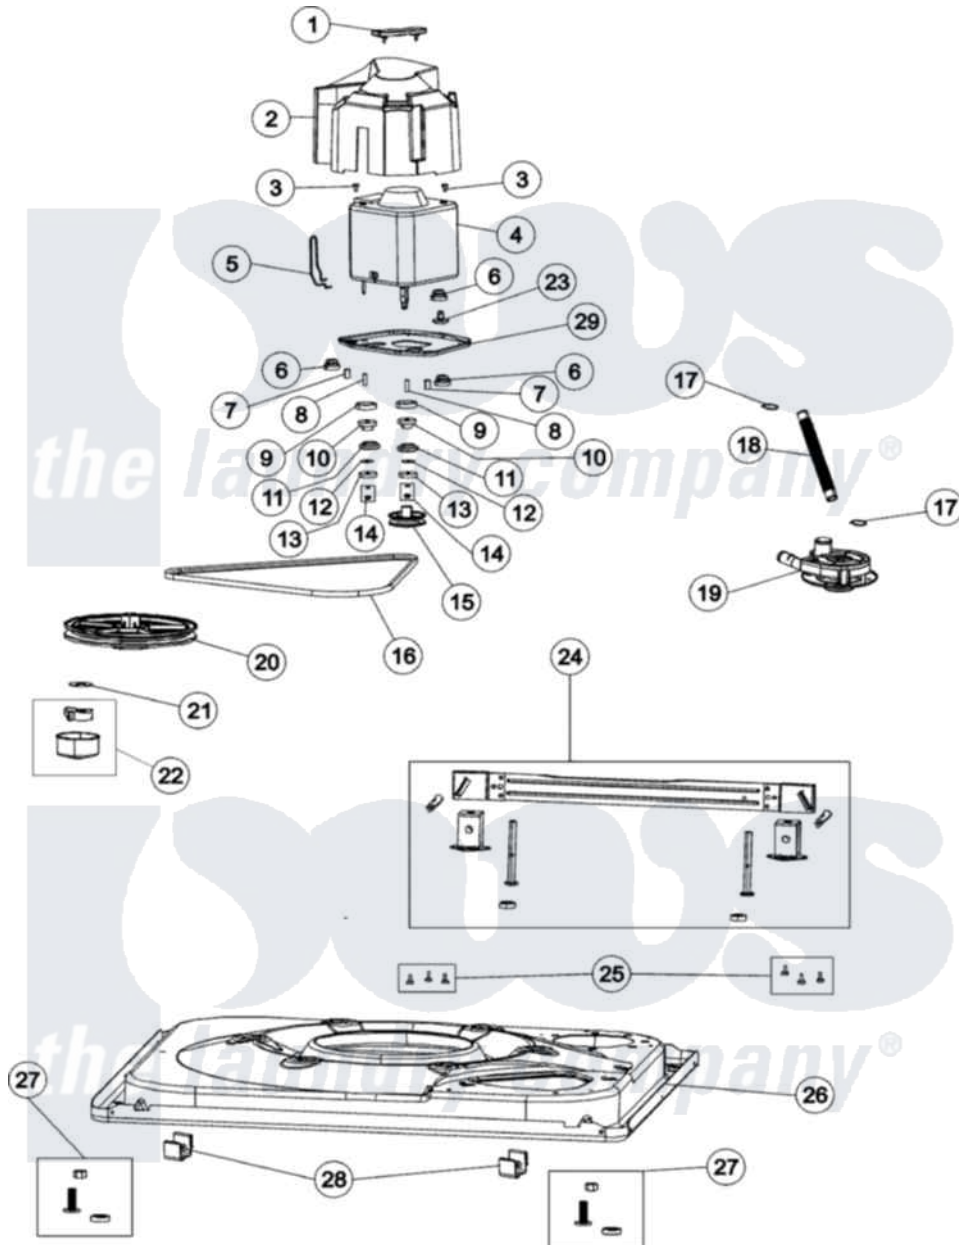

# Maytag AAV8000AJW 01 - BASE & MOTOR

Maytag Residential Maytag AAV8000AJW Washer Parts Parts Diagram 01 - BASE & MOTOR  
Click on the part number to view part

Item	Original Part Number	Replaced By	Status	Part Description
1	<a href="#">35-2065</a>			Pad, Motor Plate
2	<a href="#">22002721</a>			Shield, Motor
3	25-7733	<a href="#">681414</a>		Screw, 10AB X 1/2
4	21002236	<a href="#">21001632</a>		Motor
5	21001110	<a href="#">22004376</a>		Spring, Motor Pivot
6	<a href="#">35-3646</a>			Isolator, Motor Plate
7	<a href="#">25-7831</a>			Spacer, Mounting
8	<a href="#">25-7830</a>			Spacer
9	<a href="#">35-3570</a>			Washer, Motor Pivot
10	<a href="#">33-9946</a>			Isolator, Motor
11	<a href="#">35-3571</a>			Slide, Motor Pivot
12	<a href="#">25-7047</a>			Washer, Flat
13	<a href="#">33-9967</a>			Washer, Motor Isolator
14	21002009	<a href="#">Y707702</a>		Locknut
15	<a href="#">21001833</a>			Pulley, Motor
16	<a href="#">35-2279</a>			Belt, Drive

17	21002254	<a href="#">285655</a>	Clamp, Hose
"	25-6068	<a href="#">285655</a>	Clamp, Hose
18	<a href="#">21001915</a>		Hose, Tub To Pump
19	21002219	<a href="#">35-6780</a>	Pump-Water
20	21001733	<a href="#">12002213</a>	Thrust Bearing Kit
21	<a href="#">35-2132</a>		Washer, 1.25ODX.530IDX.032
22	<a href="#">12002213</a>		Thrust Bearing Kit
23	<a href="#">21001486</a>		Foot Slide, Isolator
24	<a href="#">21002221</a>		Stabilizer Bar Kit
25	25-7828	<a href="#">489483</a>	Screw 10-32 X 1/2
26	21001893	<a href="#">12002701</a>	Base Kit
27	<a href="#">25001119</a>		Foot And Pad Assembly
28	<a href="#">53-0120</a>		Clip, Front Panel
29	21001366	<a href="#">21001783</a>	Plate And Screw Assembly