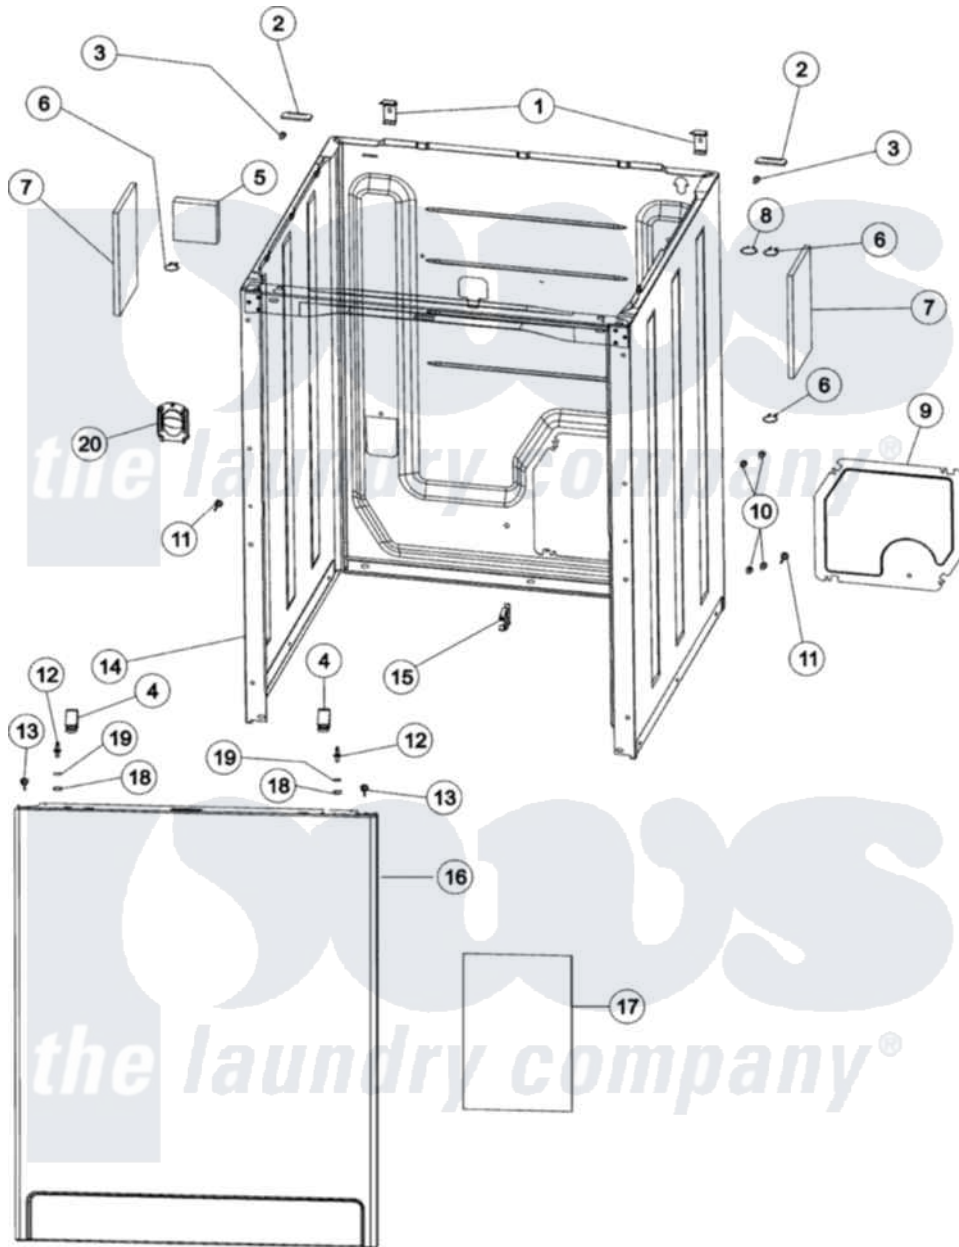

Maytag AAV8000AJW 02 - CABINET & FRONT PANEL

Maytag [Residential Maytag AAV8000AJW Washer Parts](#) Parts Diagram 02 - CABINET & FRONT PANEL
 Click on the part number to view part

Item	Original Part Number	Replaced By	Status	Part Description
1	35-2846			Hinge, Cabinet Top
2	35-4128			Pad, Hinge
3	25-7732	681414		Screw, 10AB X 1/2
4	25-7220			Clip, Cabinet Top
5	35-0706		Not Available	PAD, FOAM
6	31001320	16515		Clip
7	21002011			Pad, Cabinet
8	25-7430			Clip, Wiring Harness
9	21001876			Shield, Rear
10	25-7733	681414		Screw, 10AB X 1/2
11	21001829			Post, Locating
12	53-0643			Pin, Locator
"	21001874			Outlet, Drain Hose
13	25-7732	681414		Screw, 10AB X 1/2
14	21001871			Cabinet
15	22002765			Clip, Hose

16	35-2084	Panel, Front	
17	21001281	Damper, Sound Pad	
18	25-0224	3400029	Nut, Adapter Plate
19	35-4129	Bumper, Cabinet	
20	21001874	Outlet, Drain Hose	