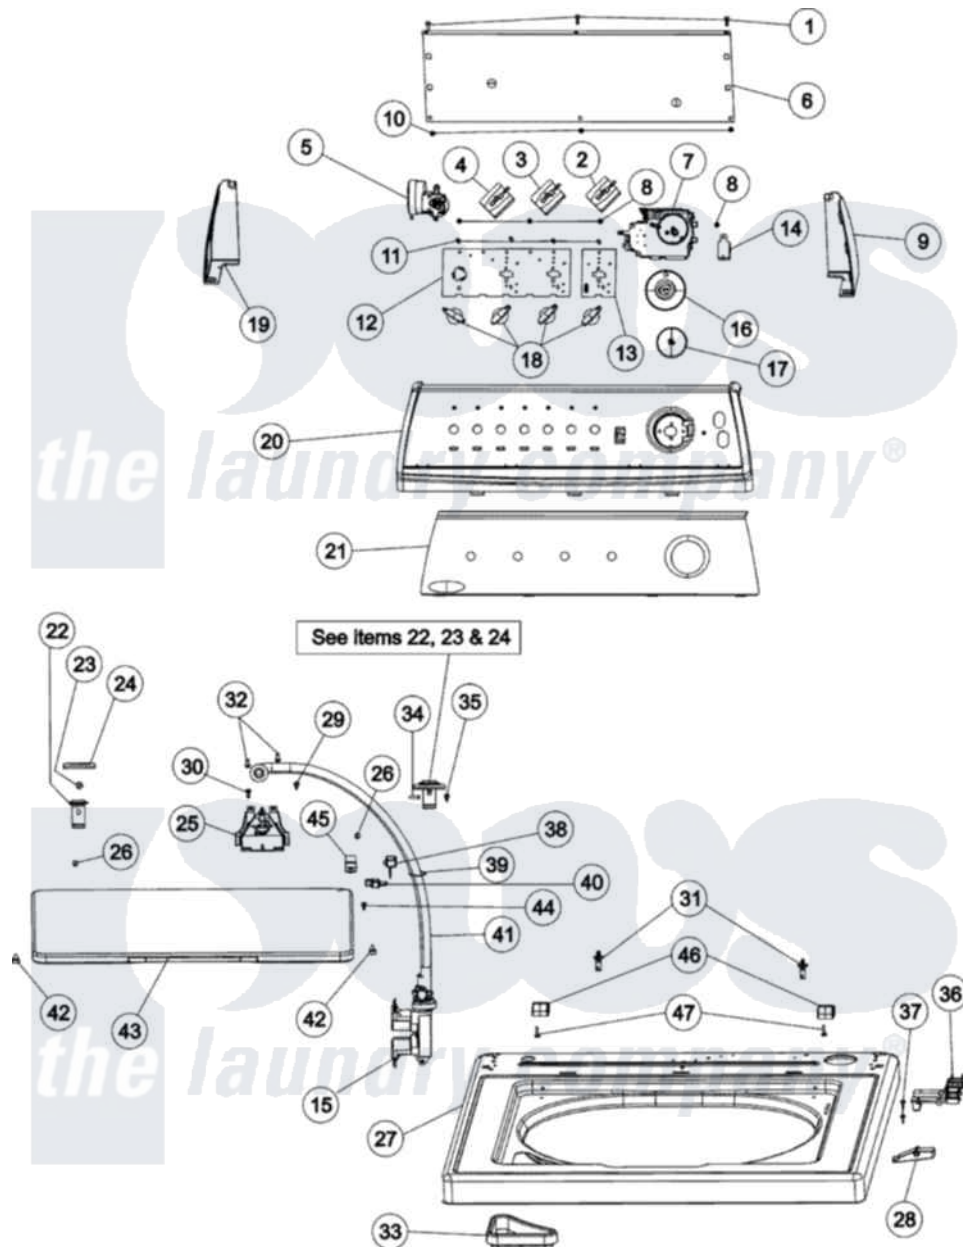

Maytag AAV8000AJW 03 - CONTROL PANEL & TOP (8000)

Maytag Residential Maytag AAV8000AJW Washer Parts Parts Diagram 03 - CONTROL PANEL & TOP (8000)
 Click on the part number to view part

Item	Original Part Number	Replaced By	Status	Part Description
1	21002224			Screw
2	31001443			Switch, Two Pos Rotary
3	21001491			Switch, Water Temperature
4	21001673			Switch, Speed 4 Pos Rotary
5	Y2201474			Switch, Pressure
6	21001527			Shield, Rear
7	21002178			Timer, W4C-41, 110V/50Hz
8	25-3092	90767		Screw, 8A X 3/8 HeX Washer Head Tapping
9	21001636	21001547		Endcap, Panel
10	31001721			Screw, Abno.8-18 x 3/8 Hxws
11	25-3092	90767		Screw, 8A X 3/8 HeX Washer Head Tapping
12	21002067			Shield, Control
13	21001517			Shield, Control
14	33002252			Buzzer
15	21001932			Valve, Water Inlet

16	21001520		Skirt, Timer Knob
17	21001526		Knob, Timer
18	21001544		Knob, Selector
19	21001629	21001546	Endcap, Panel
20	21001552		Frame , Control Panel
21	21002155		Facia
22	35-2846		Hinge, Cabinet Top
23	25-7732	681414	Screw, 10AB X 1/2
24	35-4128		Pad, Hinge
25	21002032		Flume Assembly
26	25-7893		Screw
27	21001602		Top, Cabinet
28	21001134		Lever, Lid Switch
29	25-3092	90767	Screw, 8A X 3/8 HeX Washer Head Tapping
30	31001560		Washer, Roller
31	21001857		Clip, Plastic Snap-In
32	31001721		Screw, Abno.8-18 x 3/8 Hxws
33	21001597		Dispenser, Bleach
34	25-7438		Screw
35	31001721		Screw, Abno.8-18 x 3/8 Hxws
36	21001135		Housing, Lid Switch
37	21001136	3400872	Screw, 8-18 X 3/8
38	43-0057		Actuator, Door Switch
39	25-7430		Clip, Wiring Harness
40	35-2045		Pin, Hinge
41	12002749		Hose, Flume Kit
"	35-2378	12002749	Hose, Flume Kit
42	35-0581		Bumper, Door
43	35-2026		Lid
44	31001721		Screw, Abno.8-18 x 3/8 Hxws
45	21001148	12001187	Kit, Lid Switch Assembly
46	35-2044		Hinge, Lid
47	25-7893		Screw