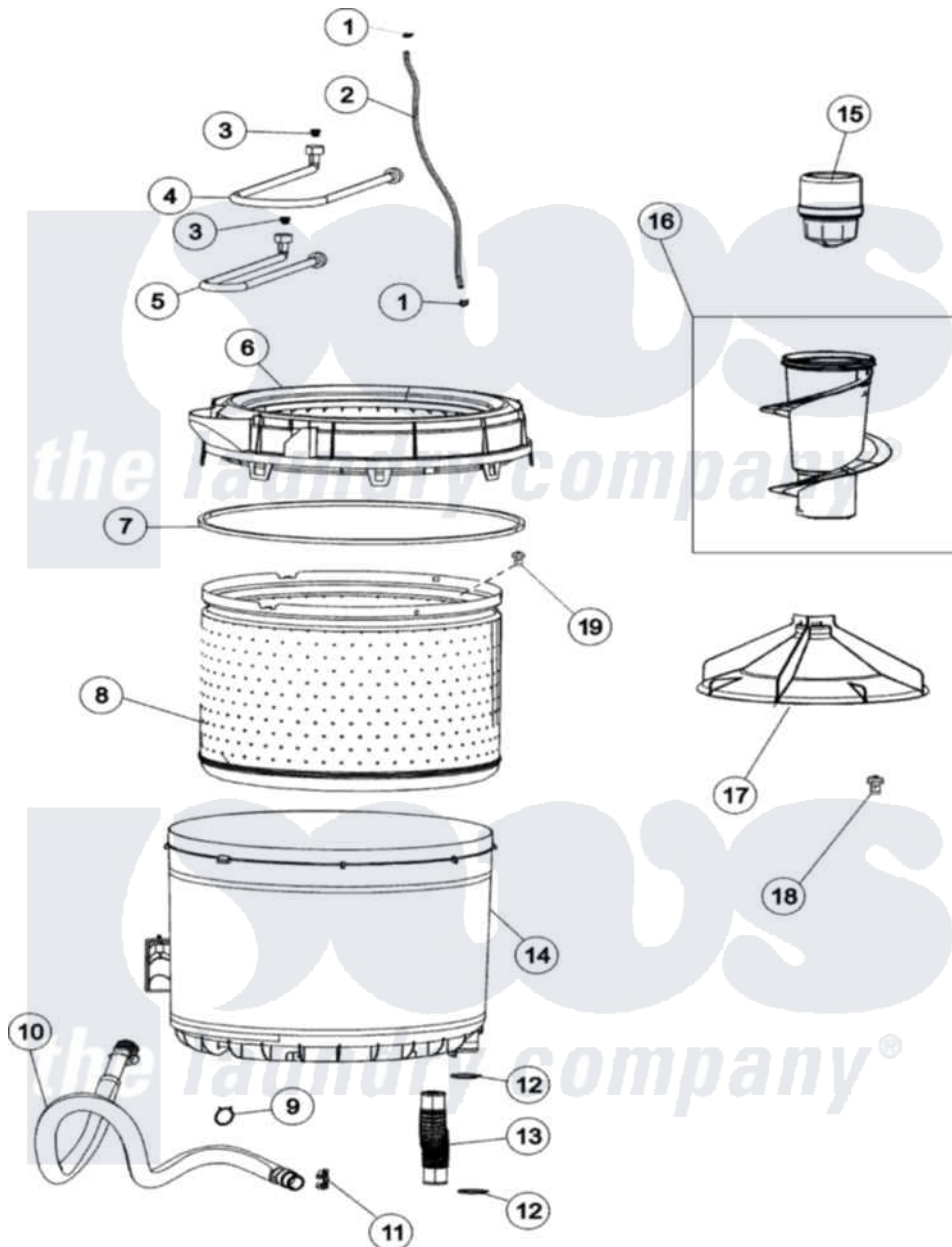

Maytag AAV8000AJW 04 - INNER - OUTER TUB

Maytag Residential Maytag AAV8000AJW Washer Parts Parts Diagram 04 - INNER - OUTER TUB
 Click on the part number to view part

Item	Original Part Number	Replaced By	Status	Part Description
1	25-7796	596669		Clamp, Manifold
2	21001749	21001748		Hose, Pressure Switch
3	22002960			Strainer, Washer Inlet
4	35-0874	76313		Hosefill
"	21001464			Coupling, Adaptor
5	21001464			Coupling, Adaptor
"	33-7891	89503		Hose-Inlet
6	21001531		Not Available	TOP, TUB (PLASTIC)
7	35-2328			Seal, Tub Top
8	21001529			Basket Assembly
9	21001875	285655		Clamp, Hose
10	21001872			Hose, Drain
11	22002765			Clip, Hose
12	25-6068	285655		Clamp, Hose
13	21001915			Hose, Tub To Pump
14	35-3700			Tub Assembly

15	21002006		Fabric Disp Assembly
16	22003437	21001878	Auger/Post Assembly
17	21001530		Base, Agitator
18	25-8004	W10309247	Screw
19	25-7967	3400504	Screw