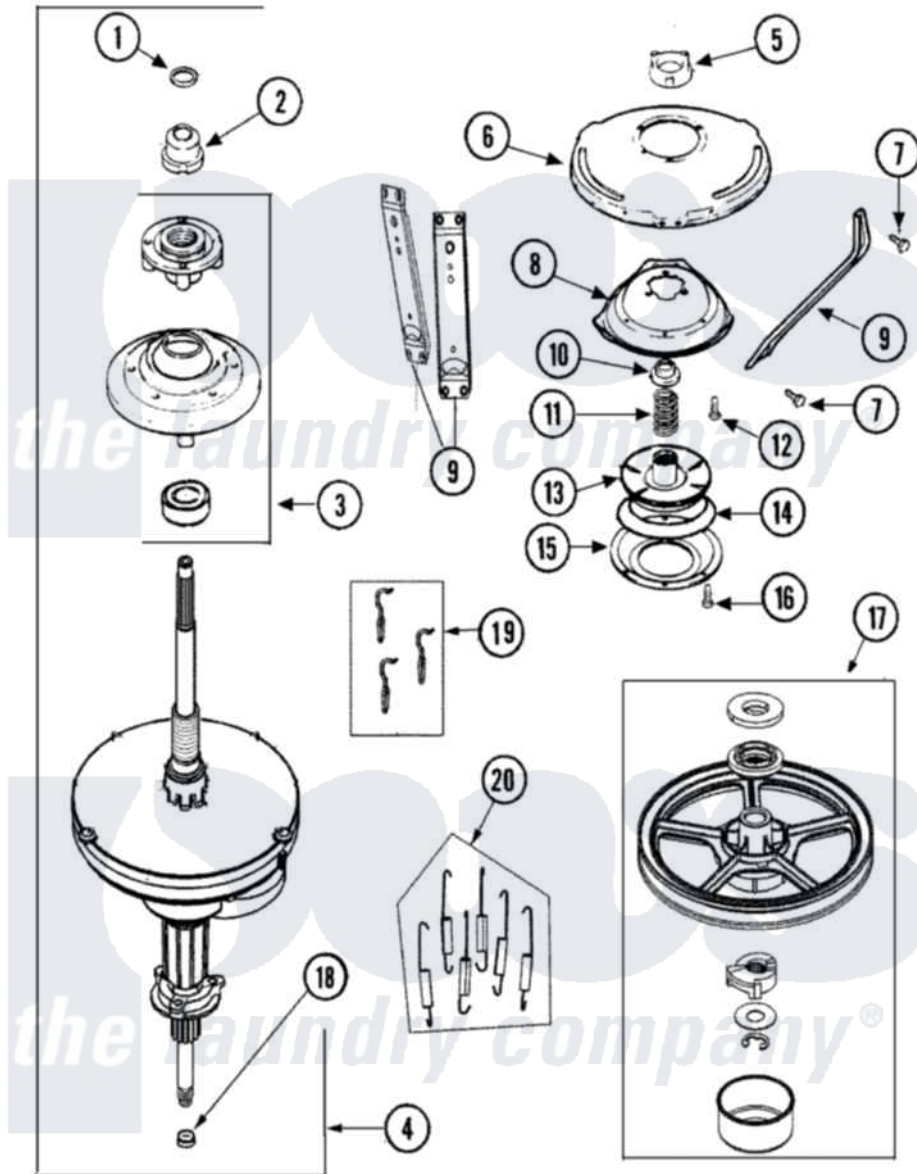

Maytag AAV8000AJW 06 - TRANSMISSION

Maytag Residential Maytag AAV8000AJW Washer Parts Parts Diagram 06 - TRANSMISSION
 Click on the part number to view part

Item	Original Part Number	Replaced By	Status	Part Description
1	25-7941			"O" Ring, Agr Drive Shaft
2	21001533	35-5655-1		Seal
3	21001868	W10219156		Tub Seal
4	21001867	35-6615		Ht Tran S
5	21001511	12001562		Bearing Assembly
6	21001518			Support, Tub
7	21001858			Screw 5/16-18 x 1/2
8	21001163			Housing, Suspension
9	21001532			Brace, Tub
10	35-2017			Retainer, Brake Spring
11	21001910			Spring, Brake
12	21001509			Screw, High Performance Plastic
13	21002010	35-6714		Brake Roto
14	21002026			Snubber
15	35-6918			Stator, Brake
16	21001065			Screw, No.10-24 x .50 Hxnibhd

17	12002213		Thrust Bearing Kit
18	35-2010	207843	Lip Seal Repair Kit
19	21001166		Hook, Suspension Spring
20	21002065	12002773	Spring