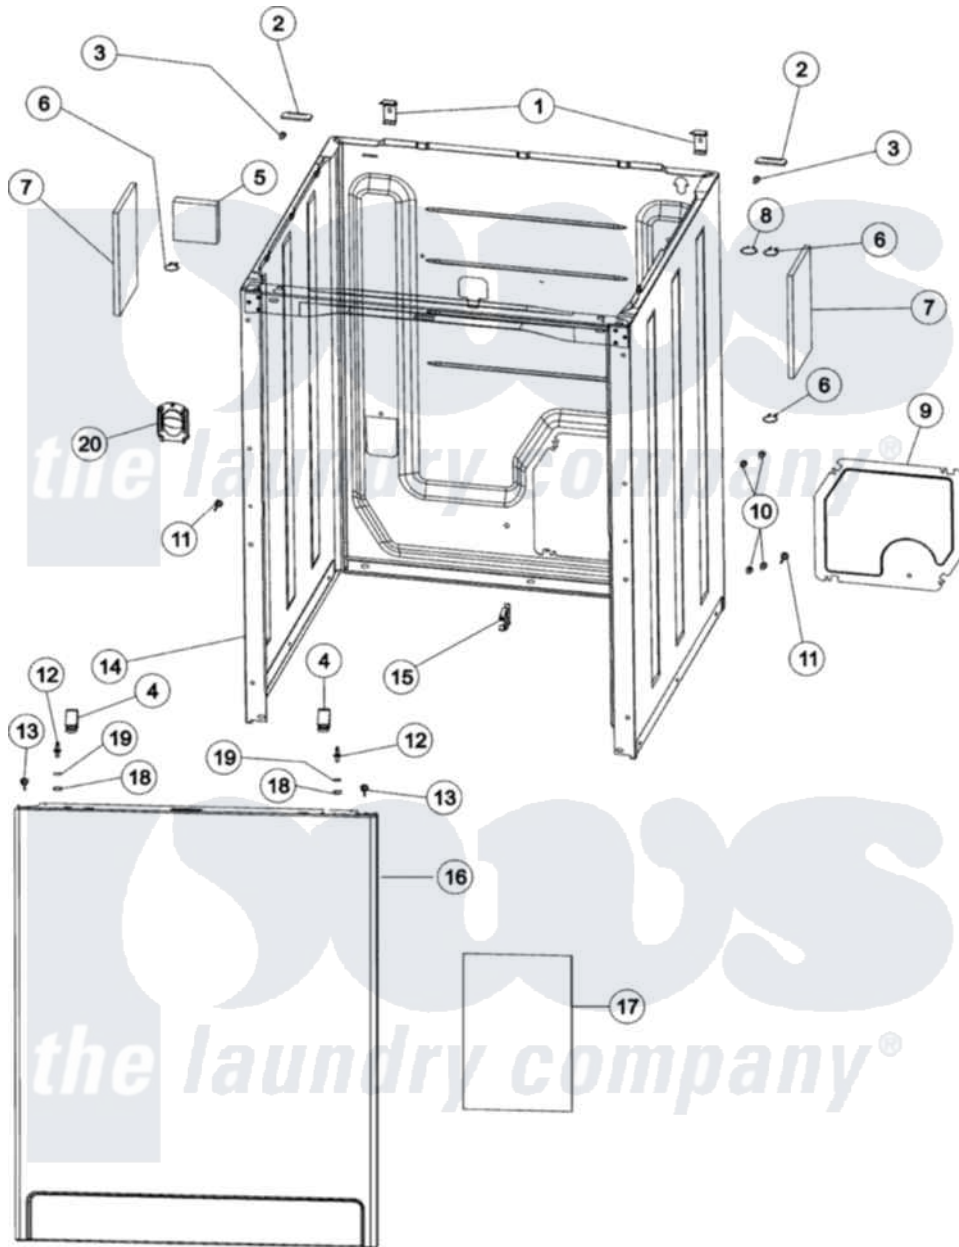

# Maytag AAV8000AKW 02 - CABINET & FRONT PANEL

Maytag Residential Maytag AAV8000AKW Washer Parts Parts Diagram 02 - CABINET & FRONT PANEL  
 Click on the part number to view part

Item	Original Part Number	Replaced By	Status	Part Description
1	<a href="#">35-2846</a>			Hinge, Cabinet Top
2	<a href="#">35-4128</a>			Pad, Hinge
3	25-7732	<a href="#">681414</a>		Screw, 10AB X 1/2
4	<a href="#">25-7220</a>			Clip, Cabinet Top
5	35-0706		Not Available	PAD, FOAM
6	31001320	<a href="#">16515</a>		Clip
7	<a href="#">21002011</a>			Pad, Cabinet
8	<a href="#">25-7430</a>			Clip, Wiring Harness
9	<a href="#">21001876</a>			Shield, Rear
10	25-7733	<a href="#">681414</a>		Screw, 10AB X 1/2
11	<a href="#">21001829</a>			Post, Locating
12	<a href="#">53-0643</a>			Pin, Locator
"	<a href="#">21001874</a>			Outlet, Drain Hose
13	25-7732	<a href="#">681414</a>		Screw, 10AB X 1/2
14	<a href="#">21001871</a>			Cabinet
15	<a href="#">22002765</a>			Clip, Hose

16	<a href="#">35-2084</a>	Panel, Front
17	<a href="#">21001281</a>	Damper, Sound Pad
18	25-0224	<a href="#">3400029</a> Nut, Adapter Plate
19	<a href="#">35-4129</a>	Bumper, Cabinet
20	<a href="#">21001874</a>	Outlet, Drain Hose