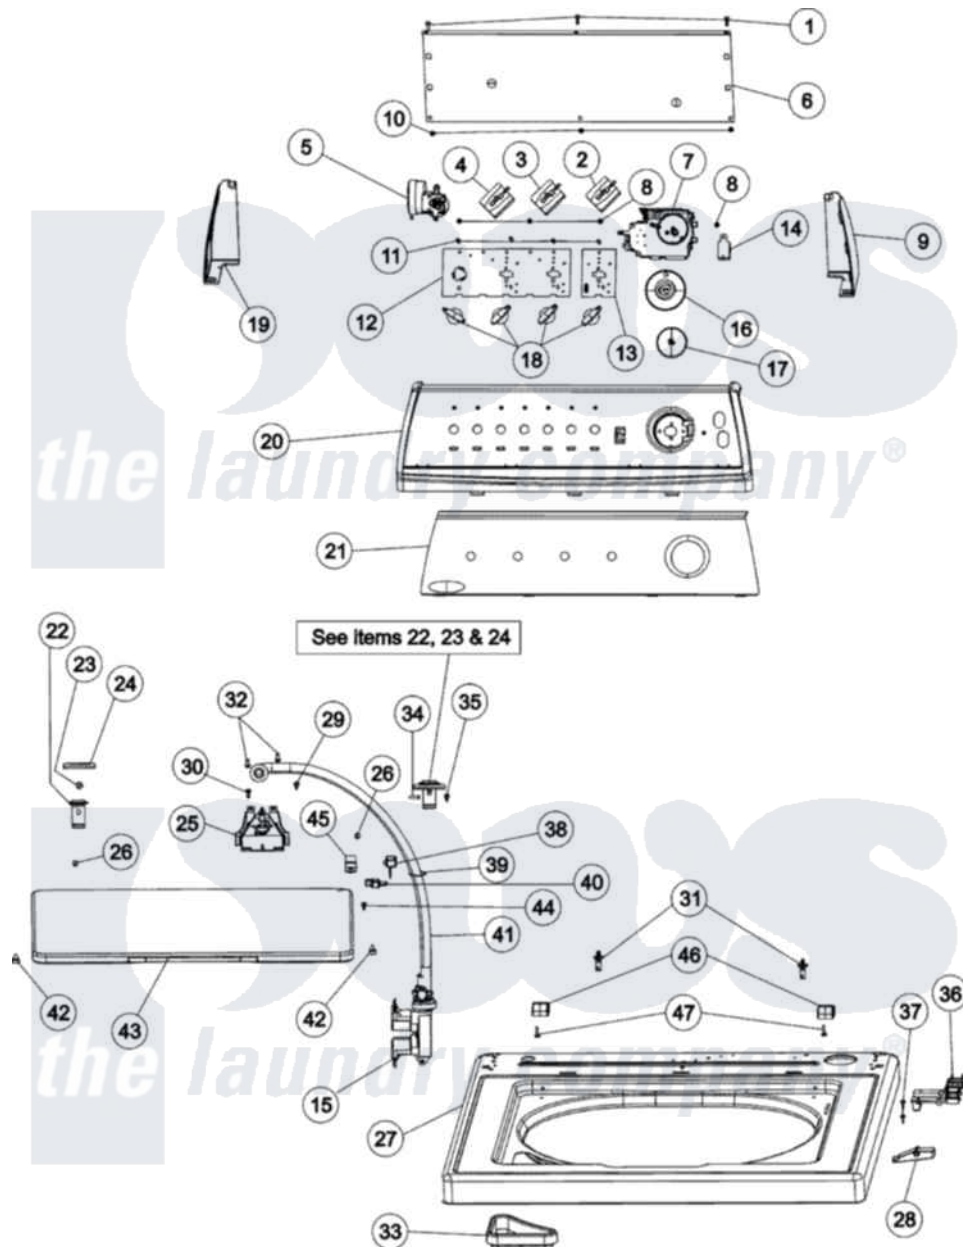

Maytag AAV8000AKW 03 - CONTROL PANEL & TOP (8000)

Maytag Residential Maytag AAV8000AKW Washer Parts Parts Diagram 03 - CONTROL PANEL & TOP (8000)
 Click on the part number to view part

Item	Original Part Number	Replaced By	Status	Part Description
1	21002224			Screw
2	31001443			Switch, Two Pos Rotary
3	21001491			Switch, Water Temperature
4	21001673			Switch, Speed 4 Pos Rotary
5	Y2201474			Switch, Pressure
6	21001527			Shield, Rear
7	21001679			Timer
8	25-3092	90767		Screw, 8A X 3/8 HeX Washer Head Tapping
9	21001636	21001547		Endcap, Panel
10	31001721			Screw, Abno.8-18 x 3/8 Hxws
11	25-3092	90767		Screw, 8A X 3/8 HeX Washer Head Tapping
12	21002067			Shield, Control
13	21001517			Shield, Control
14	33002252			Buzzer
16	21001520			Skirt, Timer Knob

17	21001526		Knob, Timer
18	21001544		Knob, Selector
19	21001629	21001546	Endcap, Panel
20	21001552		Frame , Control Panel
21	21002155		Facia
22	35-2846		Hinge, Cabinet Top
23	25-7732	681414	Screw, 10AB X 1/2
24	35-4128		Pad, Hinge
25	21002032		Flume Assembly
26	25-7893		Screw
27	21001602		Top, Cabinet
28	21001148	12001187	Kit, Lid Switch Assembly
29	25-3092	90767	Screw, 8A X 3/8 HeX Washer Head Tapping
30	31001560		Washer, Roller
31	21001857		Clip, Plastic Snap-In
32	31001721		Screw, Abno.8-18 x 3/8 Hxws
33	21001597		Dispenser, Bleach
34	25-7438		Screw
35	31001721		Screw, Abno.8-18 x 3/8 Hxws
36	21001135		Housing, Lid Switch
37	21001136	3400872	Screw, 8-18 X 3/8
38	43-0057		Actuator, Door Switch
39	25-7430		Clip, Wiring Harness
40	35-2045		Pin, Hinge
41	12002749		Hose, Flume Kit
"	35-2378	12002749	Hose, Flume Kit
42	35-0581		Bumper, Door
43	35-2026		Lid
44	31001721		Screw, Abno.8-18 x 3/8 Hxws
45	21001148	12001187	Kit, Lid Switch Assembly
46	35-2044		Hinge, Lid
47	25-7893		Screw