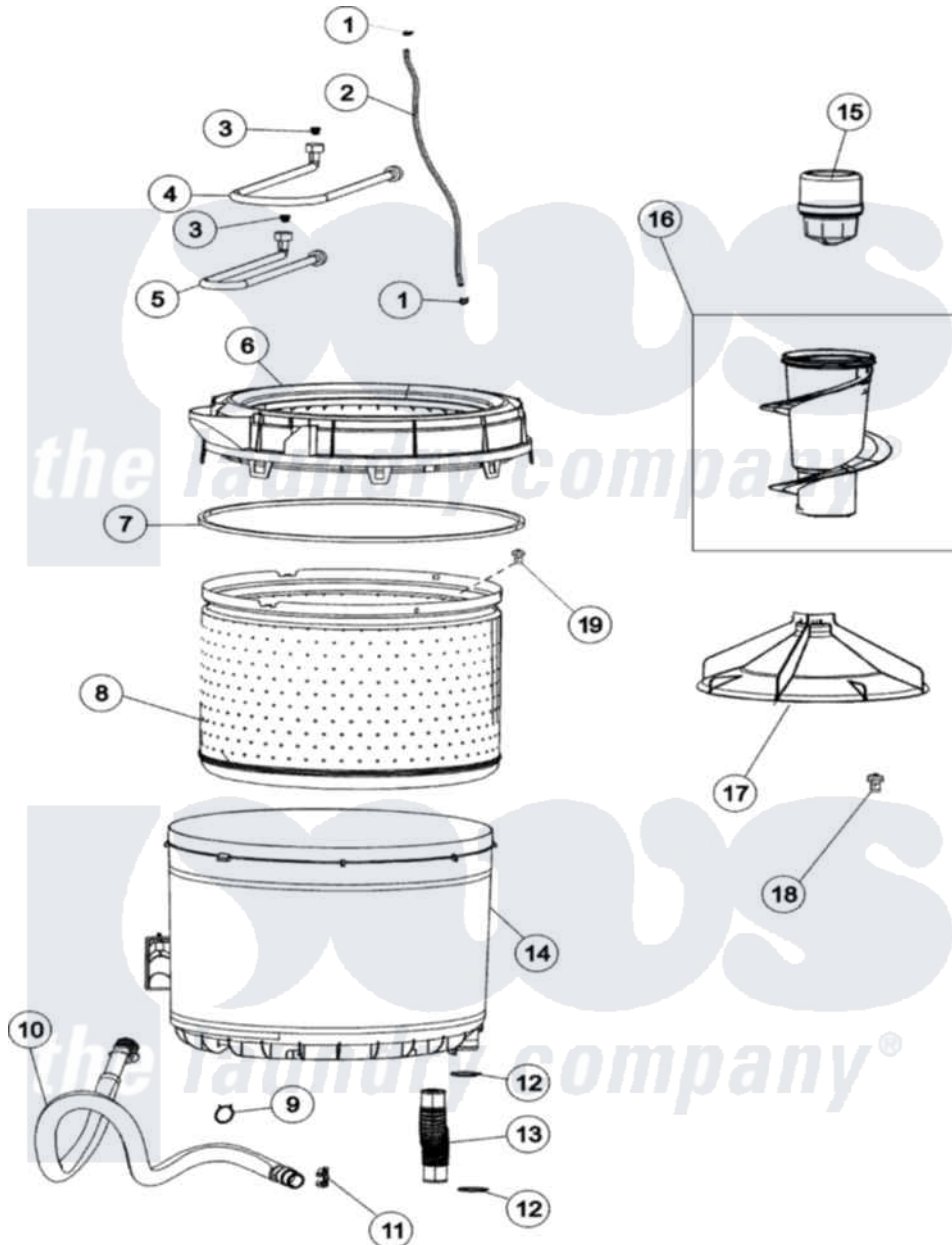

# Maytag AAV8000AKW 04 - INNER - OUTER TUB

Maytag Residential Maytag AAV8000AKW Washer Parts Parts Diagram 04 - INNER - OUTER TUB  
 Click on the part number to view part

Item	Original Part Number	Replaced By	Status	Part Description
1	25-7796	<a href="#">596669</a>		Clamp, Manifold
2	21001749	<a href="#">21001748</a>		Hose, Pressure Switch
3	<a href="#">22002960</a>			Strainer, Washer Inlet
4	35-0874	<a href="#">76313</a>		Hosefill
"	<a href="#">21001464</a>			Coupling, Adaptor
5	<a href="#">21001464</a>			Coupling, Adaptor
"	33-7891	<a href="#">89503</a>		Hose-Inlet
6	21001531		Not Available	TOP, TUB (PLASTIC)
7	<a href="#">35-2328</a>			Seal, Tub Top
8	<a href="#">21001529</a>			Basket Assembly
9	21001875	<a href="#">285655</a>		Clamp, Hose
10	<a href="#">21001872</a>			Hose, Drain
11	<a href="#">22002765</a>			Clip, Hose
12	25-6068	<a href="#">285655</a>		Clamp, Hose
13	<a href="#">21001915</a>			Hose, Tub To Pump
14	<a href="#">35-3700</a>			Tub Assembly

15	<a href="#">21002006</a>		Fabric Disp Assembly
16	22003437	<a href="#">21001878</a>	Auger/Post Assembly
17	<a href="#">21001530</a>		Base, Agitator
18	25-8004	<a href="#">W10309247</a>	Screw
19	25-7967	<a href="#">3400504</a>	Screw