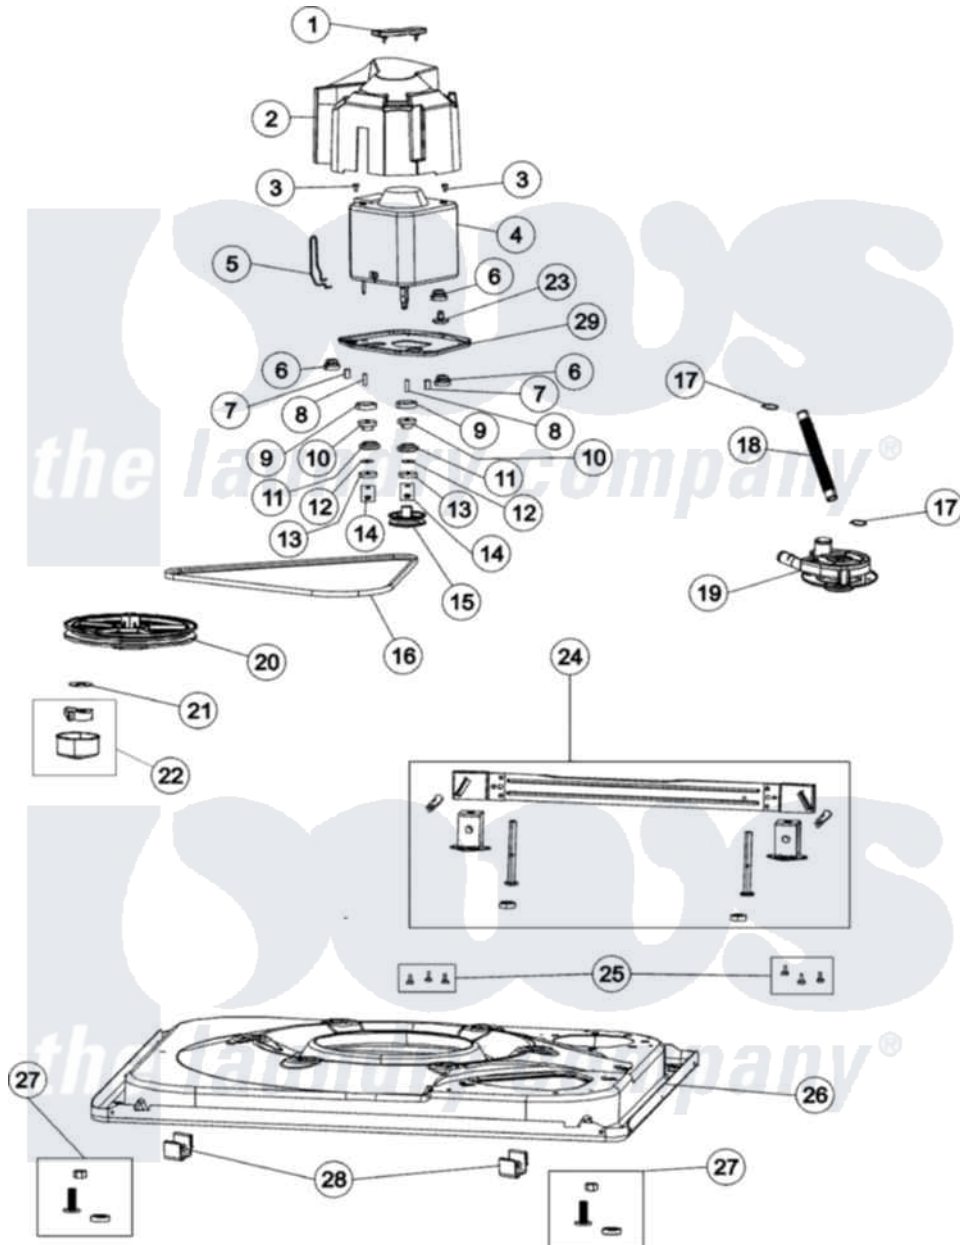

# Maytag AAV9000AGW 01 - BASE & MOTOR

Maytag [Residential Maytag AAV9000AGW Washer Parts](#) Parts Diagram 01 - BASE & MOTOR  
 Click on the part number to view part

Item	Original Part Number	Replaced By	Status	Part Description
1	<a href="#">35-2065</a>			Pad, Motor Plate
2	<a href="#">22002721</a>			Shield, Motor
3	25-7733	<a href="#">681414</a>		Screw, 10AB X 1/2
4	21002235	<a href="#">22004283</a>		Motor, Export 230V 50/60 Hz
5	21001110	<a href="#">22004376</a>		Spring, Motor Pivot
6	<a href="#">35-3646</a>			Isolator, Motor Plate
7	<a href="#">25-7831</a>			Spacer, Mounting
8	<a href="#">25-7830</a>			Spacer
9	<a href="#">35-3570</a>			Washer, Motor Pivot
10	<a href="#">33-9946</a>			Isolator, Motor
11	<a href="#">35-3571</a>			Slide, Motor Pivot
12	<a href="#">25-7047</a>			Washer, Flat
13	<a href="#">33-9967</a>			Washer, Motor Isolator
14	21002009	<a href="#">Y707702</a>		Locknut
15	<a href="#">21001833</a>			Pulley, Motor
16	<a href="#">35-2279</a>			Belt, Drive

17	21002254	<a href="#">285655</a>	Clamp, Hose
"	25-6068	<a href="#">285655</a>	Clamp, Hose
18	<a href="#">21001915</a>		Hose, Tub To Pump
19	21002219	<a href="#">35-6780</a>	Pump-Water
20	21001733	<a href="#">12002213</a>	Thrust Bearing Kit
21	<a href="#">35-2132</a>		Washer, 1.25ODX.530IDX.032
22	<a href="#">12002213</a>		Thrust Bearing Kit
23	<a href="#">21001486</a>		Foot Slide, Isolator
24	<a href="#">21002221</a>		Stabilizer Bar Kit
25	25-7828	<a href="#">489483</a>	Screw 10-32 X 1/2
26	21001893	<a href="#">12002701</a>	Base Kit
27	<a href="#">25001119</a>		Foot And Pad Assembly
28	<a href="#">53-0120</a>		Clip, Front Panel
29	21001366	<a href="#">21001783</a>	Plate And Screw Assembly