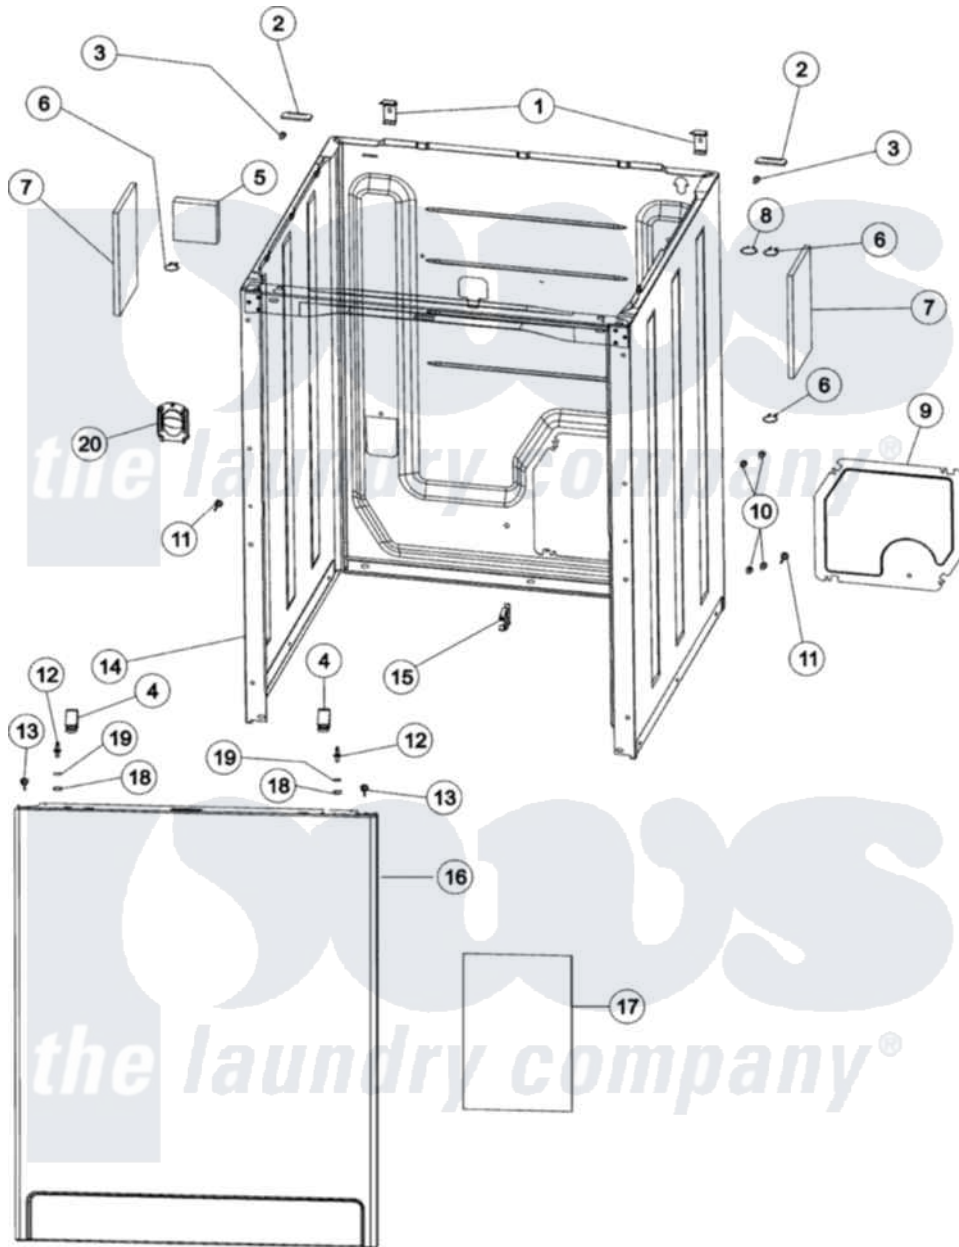

Maytag AAV9000AGW 02 - CABINET & FRONT PANEL

Maytag Residential Maytag AAV9000AGW Washer Parts Parts Diagram 02 - CABINET & FRONT PANEL
 Click on the part number to view part

Item	Original Part Number	Replaced By	Status	Part Description
1	35-2846			Hinge, Cabinet Top
2	35-4128			Pad, Hinge
3	25-7732	681414		Screw, 10AB X 1/2
4	25-7220			Clip, Cabinet Top
5	35-0706		Not Available	PAD, FOAM
6	31001320	16515		Clip
7	21002011			Pad, Cabinet
8	25-7430			Clip, Wiring Harness
9	21001876			Shield, Rear
10	25-7733	681414		Screw, 10AB X 1/2
11	21001829			Post, Locating
12	53-0643			Pin, Locator
"	21001874			Outlet, Drain Hose
13	25-7732	681414		Screw, 10AB X 1/2
14	21001871			Cabinet
15	22002765			Clip, Hose

16	35-2084	Panel, Front	
17	21001281	Damper, Sound Pad	
18	25-0224	3400029	Nut, Adapter Plate
19	35-4129	Bumper, Cabinet	
20	21001874	Outlet, Drain Hose	