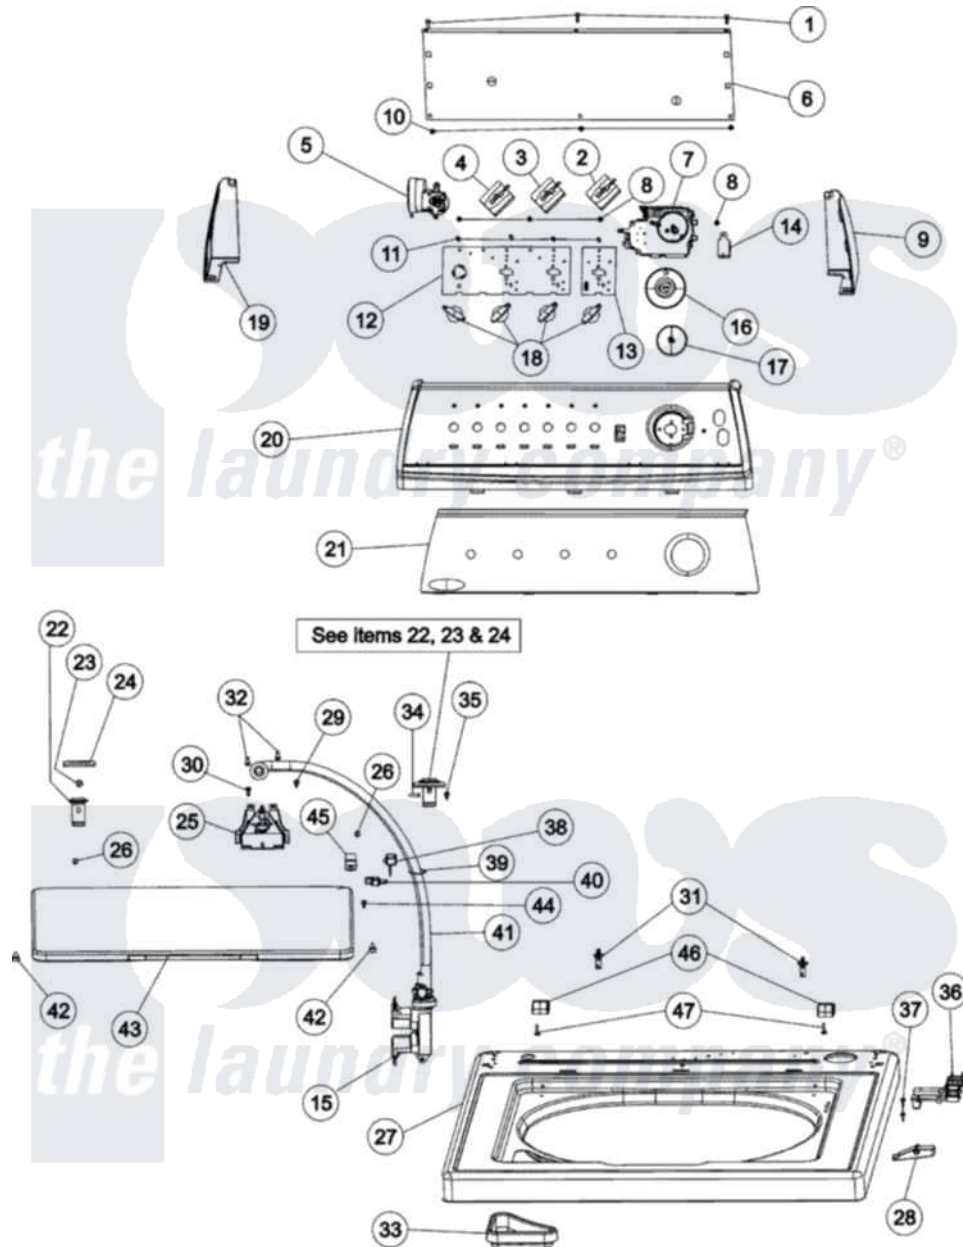

# Maytag AAV9000AGW 03 - CONTROL PANEL & TOP (8000)

Maytag Residential Maytag AAV9000AGW Washer Parts Parts Diagram 03 - CONTROL PANEL & TOP (8000)  
 Click on the part number to view part

Item	Original Part Number	Replaced By	Status	Part Description
1	<a href="#">21002224</a>			Screw
2	<a href="#">31001443</a>			Switch, Two Pos Rotary
3	<a href="#">21001491</a>			Switch, Water Temperature
4	<a href="#">21001673</a>			Switch, Speed 4 Pos Rotary
5	<a href="#">Y2201474</a>			Switch, Pressure
6	<a href="#">21001527</a>			Shield, Rear
7	<a href="#">21001701</a>			Timer
8	25-3092	<a href="#">90767</a>		Screw, 8A X 3/8 HeX Washer Head Tapping
9	21001636	<a href="#">21001547</a>		Endcap, Panel
10	<a href="#">31001721</a>			Screw, Abno.8-18 x 3/8 Hxws
11	25-3092	<a href="#">90767</a>		Screw, 8A X 3/8 HeX Washer Head Tapping
12	<a href="#">21002067</a>			Shield, Control
13	<a href="#">21001517</a>			Shield, Control
14	<a href="#">33002252</a>			Buzzer
15	<a href="#">22001196</a>			Valve, Water