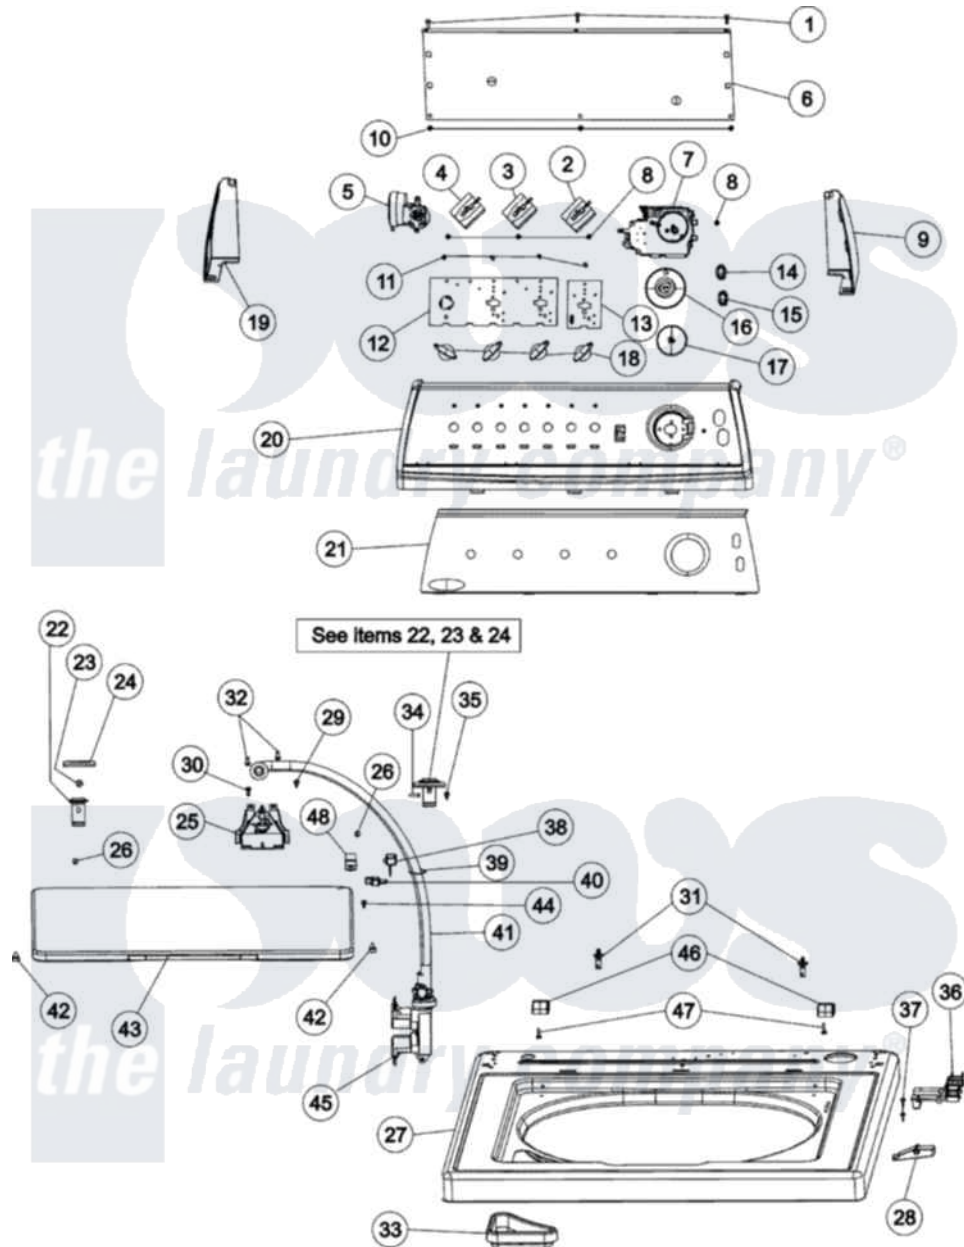

Maytag AAV9000AGW 04 - CONTROL PANEL & TOP (AAV9000)

Maytag Residential Maytag AAV9000AGW Washer Parts Parts Diagram 04 - CONTROL PANEL & TOP (AAV9000)
 Click on the part number to view part

Item	Original Part Number	Replaced By	Status	Part Description
1	21002224			Screw
2	31001448			Buzzer, Cycle Signal
3	21001491			Switch, Water Temperature
4	21001673			Switch, Speed 4 Pos Rotary
5	Y2201474			Switch, Pressure
6	21001527			Shield, Rear
7	21001701			Timer
8	25-3092	90767		Screw, 8A X 3/8 HeX Washer Head Tapping
9	21001636	21001547		Endcap, Panel
10	31001721			Screw, Abno.8-18 x 3/8 Hxws
11	25-3092	90767		Screw, 8A X 3/8 HeX Washer Head Tapping
12	21002067			Shield, Control
13	21001517			Shield, Control
14	21001482			Switch, Momentary
15	21001813			Switch, Rocker

16	21001520		Skirt, Timer Knob
17	21001526		Knob, Timer
18	21001544		Knob, Selector
19	21001629	21001546	Endcap, Panel
20	21001635	21001552	Frame , Control Panel
21	21002161		Facia
22	35-2846		Hinge, Cabinet Top
23	25-7732	681414	Screw, 10AB X 1/2
24	35-4128		Pad, Hinge
25	21001760		Flume Assembly / Water Diverter
26	25-7893		Screw
27	21001602		Top, Cabinet
28	21001134		Lever, Lid Switch
29	25-3092	90767	Screw, 8A X 3/8 HeX Washer Head Tapping
30	31001560		Washer, Roller
31	21001857		Clip, Plastic Snap-In
32	31001721		Screw, Abno.8-18 x 3/8 Hxws
33	21001597		Dispenser, Bleach
34	25-7438		Screw
35	31001721		Screw, Abno.8-18 x 3/8 Hxws
36	21001135		Housing, Lid Switch
37	21001136	3400872	Screw, 8-18 X 3/8
38	43-0057		Actuator, Door Switch
39	25-7430		Clip, Wiring Harness
40	35-2045		Pin, Hinge
41	12002749		Hose, Flume Kit
"	35-2378	12002749	Hose, Flume Kit
42	35-0581		Bumper, Door
43	35-2026		Lid
44	31001721		Screw, Abno.8-18 x 3/8 Hxws
45	22001196		Valve, Water
"	21001492		Cover, Mixing Valve
46	35-2044		Hinge, Lid
47	25-7893		Screw
48	21001148	12001187	Kit, Lid Switch Assembly