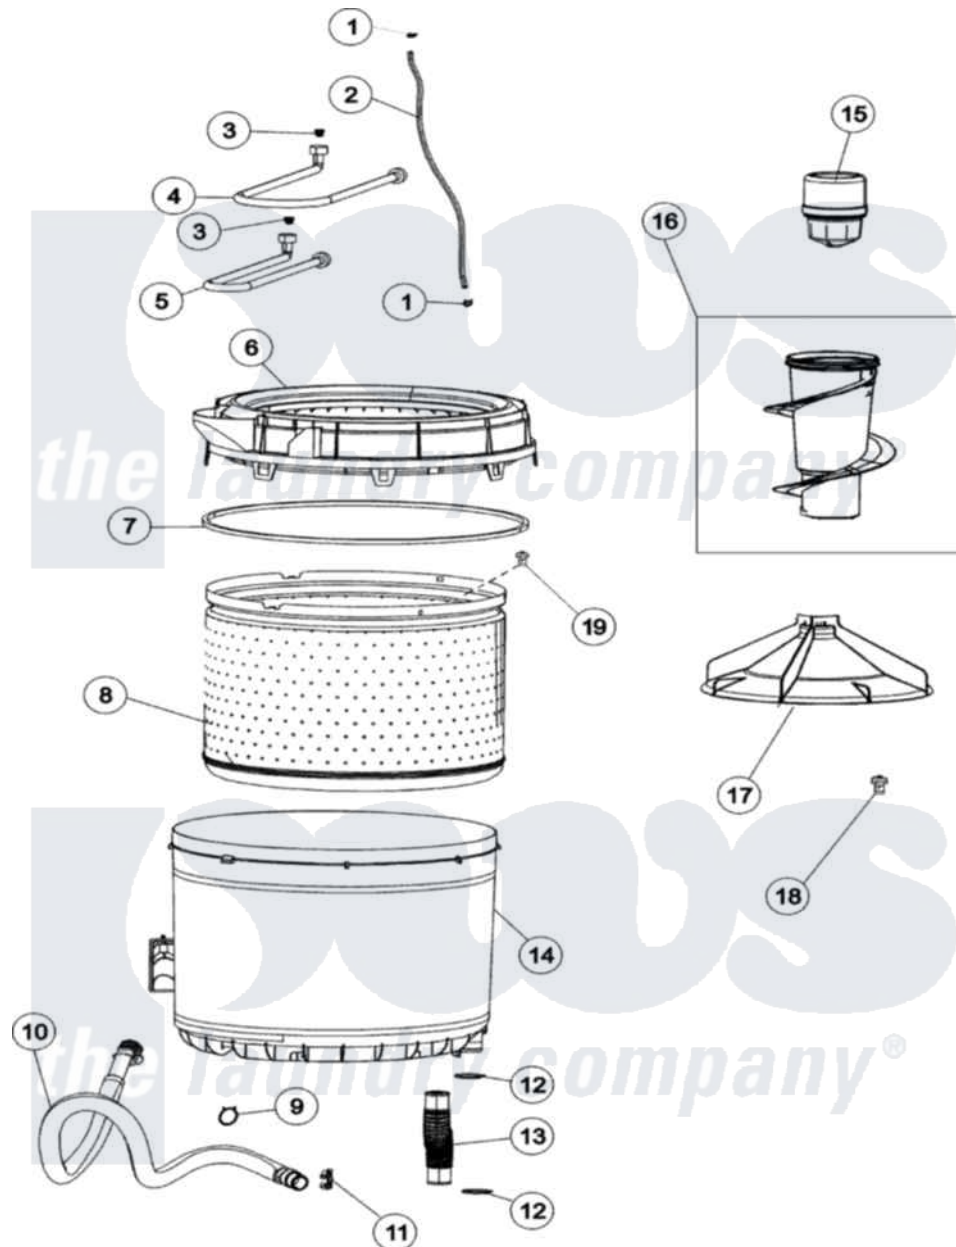

Maytag AAV9000AGW 05 - INNER - OUTER TUB

Maytag Residential Maytag AAV9000AGW Washer Parts Parts Diagram 05 - INNER - OUTER TUB
 Click on the part number to view part

Item	Original Part Number	Replaced By	Status	Part Description
1	25-7796	596669		Clamp, Manifold
2	21001749	21001748		Hose, Pressure Switch
3	22002960			Strainer, Washer Inlet
4	35-3401			Inlet Hose Assembly
5	35-3400			Inlet Hose Assembly
6	21001531		Not Available	TOP, TUB (PLASTIC)
7	35-2328			Seal, Tub Top
8	21001529			Basket Assembly
9	21001875	285655		Clamp, Hose
10	21001872			Hose, Drain
11	22002765			Clip, Hose
12	25-6068	285655		Clamp, Hose
13	21001915			Hose, Tub To Pump
14	35-3700			Tub Assembly
15	21002006			Fabric Disp Assembly
16	22003437	21001878		Auger/Post Assembly

17

[21001530](#)

Base, Agitator

18

25-8004

[W10309247](#)

Screw

19

25-7967

[3400504](#)

Screw