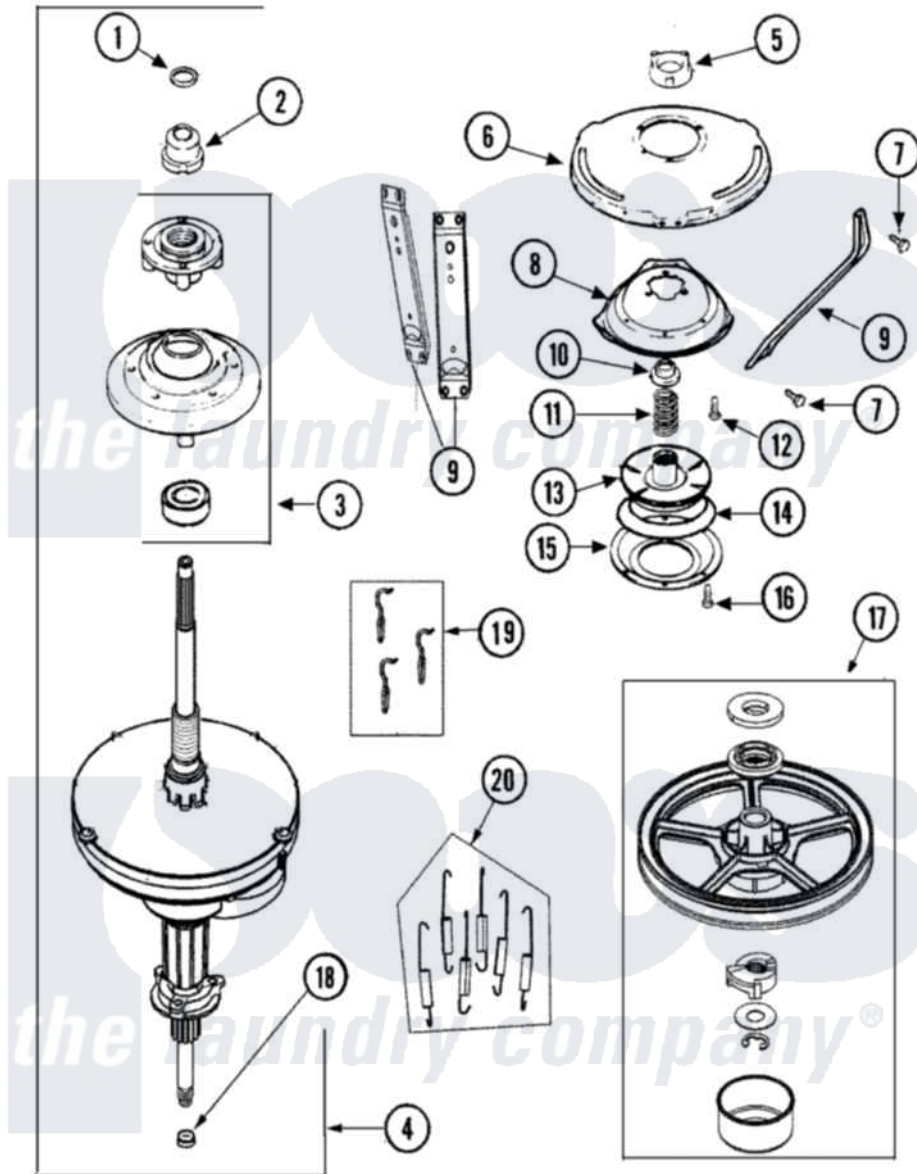

Maytag AAV9000AGW 07 - TRANSMISSION

Maytag [Residential Maytag AAV9000AGW Washer Parts](#) Parts Diagram 07 - TRANSMISSION
 Click on the part number to view part

Item	Original Part Number	Replaced By	Status	Part Description
1	25-7941			"O" Ring, Agr Drive Shaft
2	21001533	35-5655-1		Seal
3	21001868	W10219156		Tub Seal
4	21001867	35-6615		Ht Tran S
5	21001511	12001562		Bearing Assembly
6	21001518			Support, Tub
7	21001858			Screw 5/16-18 x 1/2
8	21001163			Housing, Suspension
9	21001532			Brace, Tub
10	35-2017			Retainer, Brake Spring
11	21001910			Spring, Brake
12	21001509			Screw, High Performance Plastic
13	21002010	35-6714		Brake Roto
14	21002026			Snubber
15	35-6918			Stator, Brake
16	21001065			Screw, No.10-24 x .50 Hxnibhd

17	12002213		Thrust Bearing Kit
18	35-2010	207843	Lip Seal Repair Kit
19	21001166		Hook, Suspension Spring
20	21002065	12002773	Spring