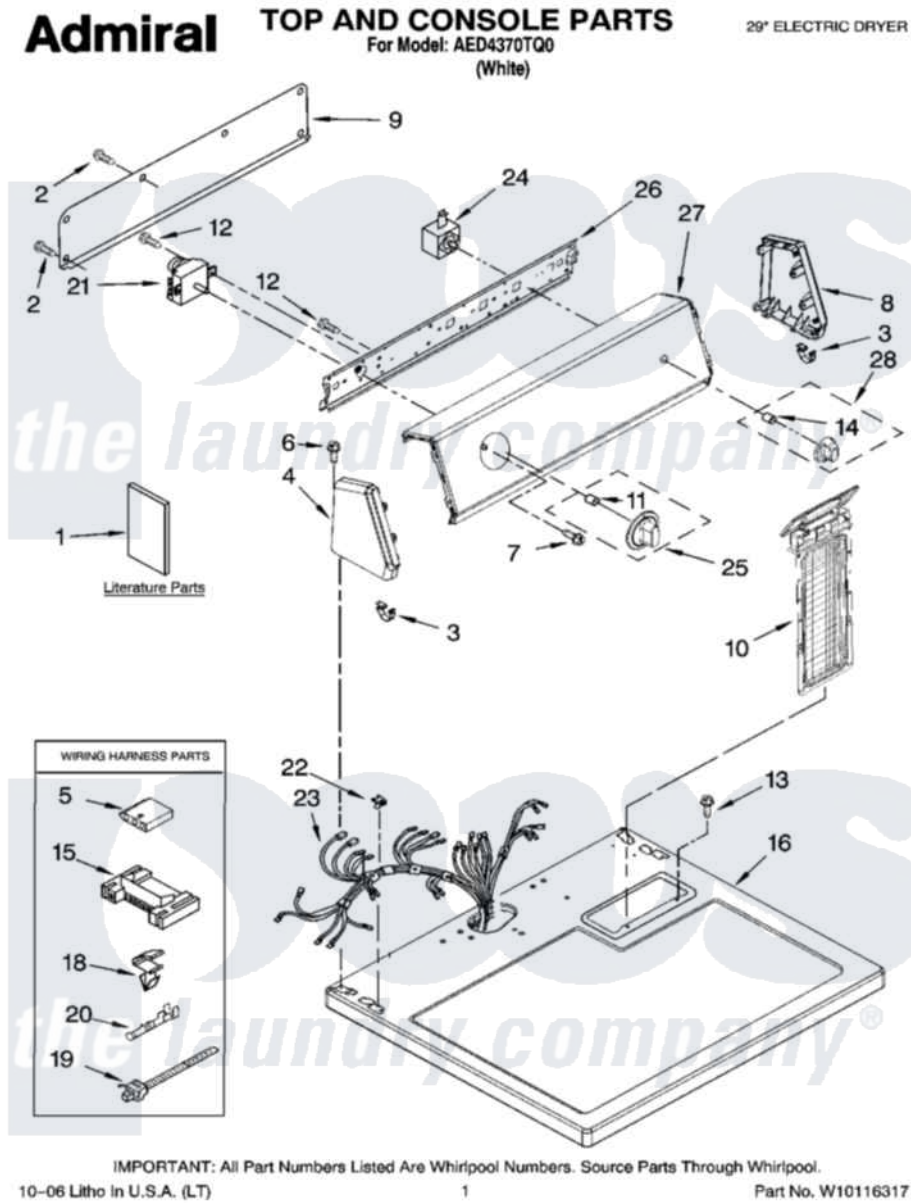

# Maytag AED4370TQ0 01 - TOP AND CONSOLE PARTS

Maytag Residential Maytag AED4370TQ0 Dryer Parts Parts Diagram 01 - TOP AND CONSOLE PARTS  
Click on the part number to view part

Item	Original Part Number	Replaced By	Status	Part Description
1	W10088774		Not Available	Guide, Use & Care
"	W10088970		Not Available	Instructions, Installation
"	W10089174		Not Available	Sheet, Cycle Feature
"	<a href="#">8528187</a>			Wiring Diagram
2	<a href="#">693995</a>			Screw, Hex Head
3	<a href="#">8312709</a>			Clip-Console
4	8579674	<a href="#">8579686</a>		Endcap
5	<a href="#">3936144</a>			Do-It-Yourself Repair Manuals
6	<a href="#">388326</a>			Screw, 8-18 X 1.25
7	8533951	<a href="#">3400859</a>		Screw, Grounding
8	8579673	<a href="#">8579685</a>		Endcap
9	<a href="#">8274261</a>			Do-It-Yourself Repair Manuals
10	<a href="#">8558467</a>			Screen, Lint
11	<a href="#">8536939</a>			Clip, Knob
12	8533971	<a href="#">90767</a>		Screw, 8A X 3/8 HeX Washer Head Tapping
				Screw, For Mfg. Service

13	688983	<a href="#">487240</a>	Screw, For Mtg. Service Capacitor
14	<a href="#">8536939</a>		Clip, Knob
15	<a href="#">3395683</a>		Receptacle, Multi-Terminal
16	8559800	<a href="#">8563663</a>	Top
18	<a href="#">3394427</a>		Clip-Harness
19	<a href="#">3391249</a>		Cable Tie, Push Mount
20	<a href="#">94614</a>		Terminal
21	<a href="#">8299781</a>		Timer, 60 Hz
22	<a href="#">357213</a>		Nut, Push-In
23	8299869	<a href="#">8576501</a>	Harns-Wire
24	<a href="#">3977456</a>		Switch, Push-To-Start
25	<a href="#">W10110064</a>		Timer Knob Assembly
26	<a href="#">8579678</a>		Bracket, Control
27	<a href="#">W10086723</a>		Panel, Control
28	<a href="#">W10110065</a>		Knob, Push-To-Start