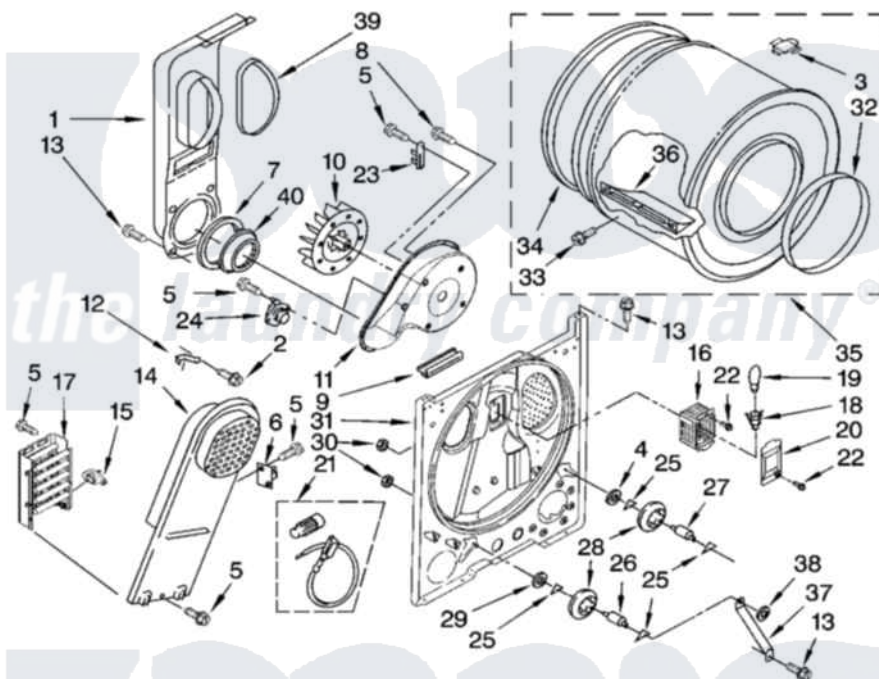

**Maytag AED4370TQ0 03 - BULKHEAD PARTS, OPTIONAL PARTS (NOT INCLUDED)**

**BULKHEAD PARTS**

For Model: AED4370TQ0  
(White)

IMPORTANT: All Part Numbers Listed Are Whirlpool Numbers. Source Parts Through Whirlpool.

W10116317

5

Maytag [Residential Maytag AED4370TQ0 Dryer Parts](#) Parts Diagram 03 - BULKHEAD PARTS, OPTIONAL PARTS (NOT INCLUDED)

[Click on the part number to view part](#)

Item	Original Part Number	Replaced By	Status	Part Description
1	694283	<a href="#">279505</a>		Chute
2	<a href="#">489463</a>			Screw, 8-18 X 1/16
3	<a href="#">8066086</a>			Plug, Drum Hole
4	<a href="#">3388703</a>			Washer, Support
5	<a href="#">90767</a>			Screw, 8A X 3/8 HeX Washer Head Tapping
6	3977393	<a href="#">279816</a>		Cutoff-Tml
7	<a href="#">347139</a>			Seal, Lint Chute
8	3390647	<a href="#">488729</a>		Screw
9	3392247	<a href="#">686889</a>		Pad
10	<a href="#">694089</a>			Wheel, Blower
11	<a href="#">8577230</a>			Housing, Blower
12	3398161			CLIP
13	343641	<a href="#">681414</a>		Screw, 10AB X 1/2
14	<a href="#">8541818</a>			Box, Heater