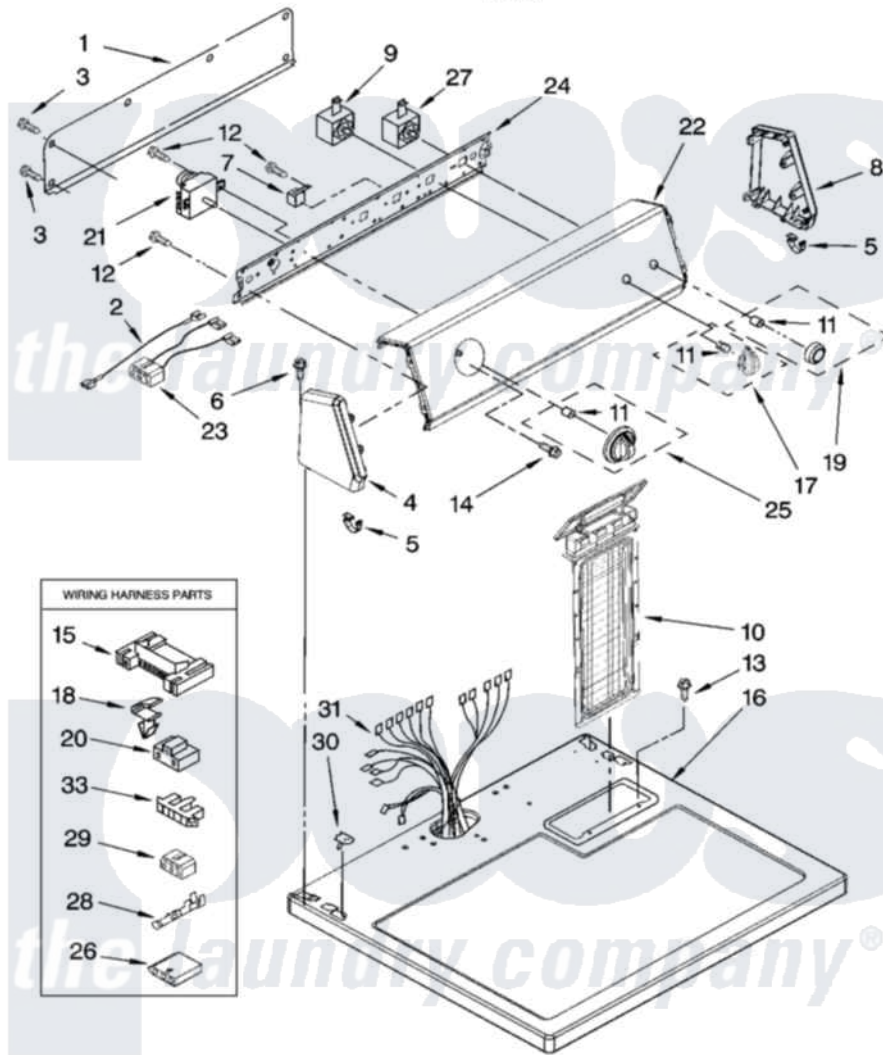

Maytag AED4470TQ0 02 - TOP AND CONSOLE PARTS

TOP AND CONSOLE PARTS

For Models: AED4470TQ0
(White)

IMPORTANT: All Part Numbers Listed Are Whirlpool Numbers. Source Parts Through Whirlpool.

W10115600

3

[Maytag Residential Maytag AED4470TQ0 Dryer Parts](#) Parts Diagram 02 - TOP AND CONSOLE PARTS

[Click on the part number to view part](#)

Item	Original Part Number	Replaced By	Status	Part Description
1	8274261			Do-It-Yourself Repair Manuals
2	3401684			Jumper, Wire
3	693995			Screw, Hex Head
4	8579674	8579686		Endcap
5	8312709			Clip-Console
6	388326			Screw, 8-18 X 1.25
7	694419			Mini-Buzzer
8	8579673	8579685		Endcap
9	3399639			Switch, Rotary Temperature
10	8558463			HANDLE AND LINT SCREEN ASSEMBLY
11	8536939			Clip, Knob
12	8533971	90767		Screw, 8A X 3/8 HeX Washer Head TAPPING
13	688983	487240		Screw, For Mtg. SERVICE CAPACITOR
14	8533951	3400859		Screw, Grounding

15	3395683		Receptacle, Multi-Terminal
16	8559800	8563663	Top
17	W10110063		Knob, Control
18	3394427		Clip-Harness
19	W10110066		Knob, Push-To-Start
20	3401144		Connector
21	3979617		Timer, 60 Hz
22	W10086678		Panel, Control
23	8539893		Wire, Jumper
24	8579678		Bracket, Control
25	W10110064		Timer Knob Assembly
26	3936144		Do-It-Yourself Repair Manuals
27	3398095		Switch, Push-To-Start
28	94614		Terminal
29	3347243		Block, Disconnect
30	357213		Nut, Push-In
31	8576503		Harness, Wiring
33	3397269		Connector, Timer