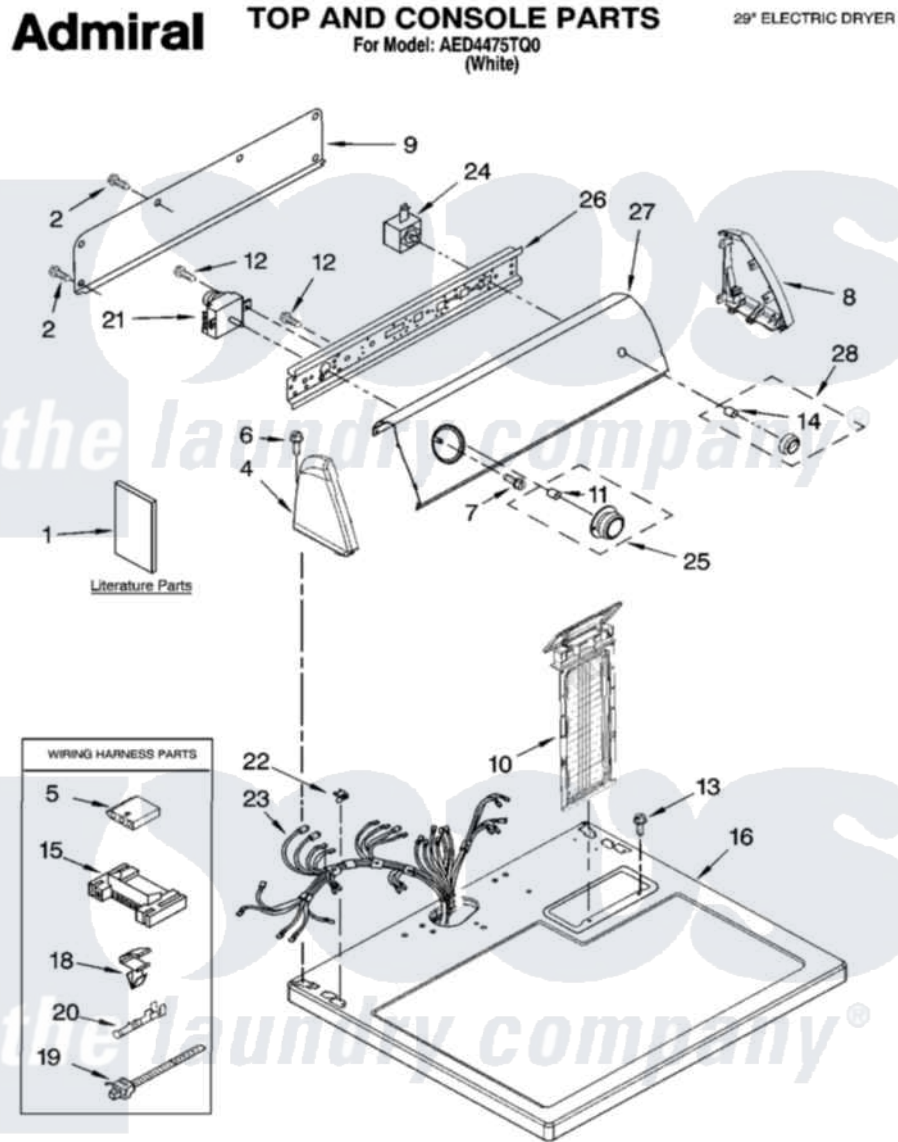

Maytag AED4475TQ0 01 - TOP AND CONSOLE PARTS

7-07 Litho in U.S.A. (LT)

1

Part No. W10153863 Rev. A

Maytag Residential Maytag AED4475TQ0 Dryer Parts Parts Diagram 01 - TOP AND CONSOLE PARTS

Click on the part number to view part

| Item | Original Part Number | Replaced By | Status | Part Description |
|------|-------------------------|-------------------------|---------------|---|
| 1 | W10088774 | | Not Available | Guide, Use & Care |
| " | W10088970 | | Not Available | Instructions, Installation |
| " | W10089174 | | Not Available | Sheet, Cycle Feature |
| " | 8576793 | | Not Available | Wiring Diagram |
| 2 | 693995 | | | Screw, Hex Head |
| 4 | 8271365 | 279962 | | Endcap |
| 5 | 3936144 | | | Do-It-Yourself Repair Manuals |
| 6 | 388326 | | | Screw, 8-18 X 1.25 |
| 7 | 8533951 | 3400859 | | Screw, Grounding |
| 8 | 8271359 | 279962 | | Endcap |
| 9 | 8274261 | | | Do-It-Yourself Repair Manuals |
| 10 | 8557857 | | | Screen, Lint |
| 11 | 688805 | | | Clip, Spring Knob |
| 12 | 8533971 | 90767 | | Screw, 8A X 3/8 HeX Washer Head Tapping |
| 13 | 688983 | 487240 | | Screw, For Mtg. Service Capacitor |

| | | | |
|----|---------------------------|---------------------------|----------------------------|
| 14 | 8536939 | | Clip, Knob |
| 15 | 3395683 | | Receptacle, Multi-Terminal |
| 16 | 8557930 | 8563985 | Top |
| 18 | 3394427 | | Clip-Harness |
| 19 | 3391249 | | Cable Tie, Push Mount |
| 20 | 94614 | | Terminal |
| 21 | 8299781 | | Timer, 60 Hz |
| 22 | 357213 | | Nut, Push-In |
| 23 | 8576500 | W10450292 | Harness, Wiring |
| 24 | 3977456 | | Switch, Push-To-Start |
| 25 | 8538953 | | Timer Knob Assembly |
| 26 | 8271418 | | Bracket, Control |
| 27 | W10141666 | | Panel, Control |
| 28 | 8538959 | | Knob, Push-To-Start |