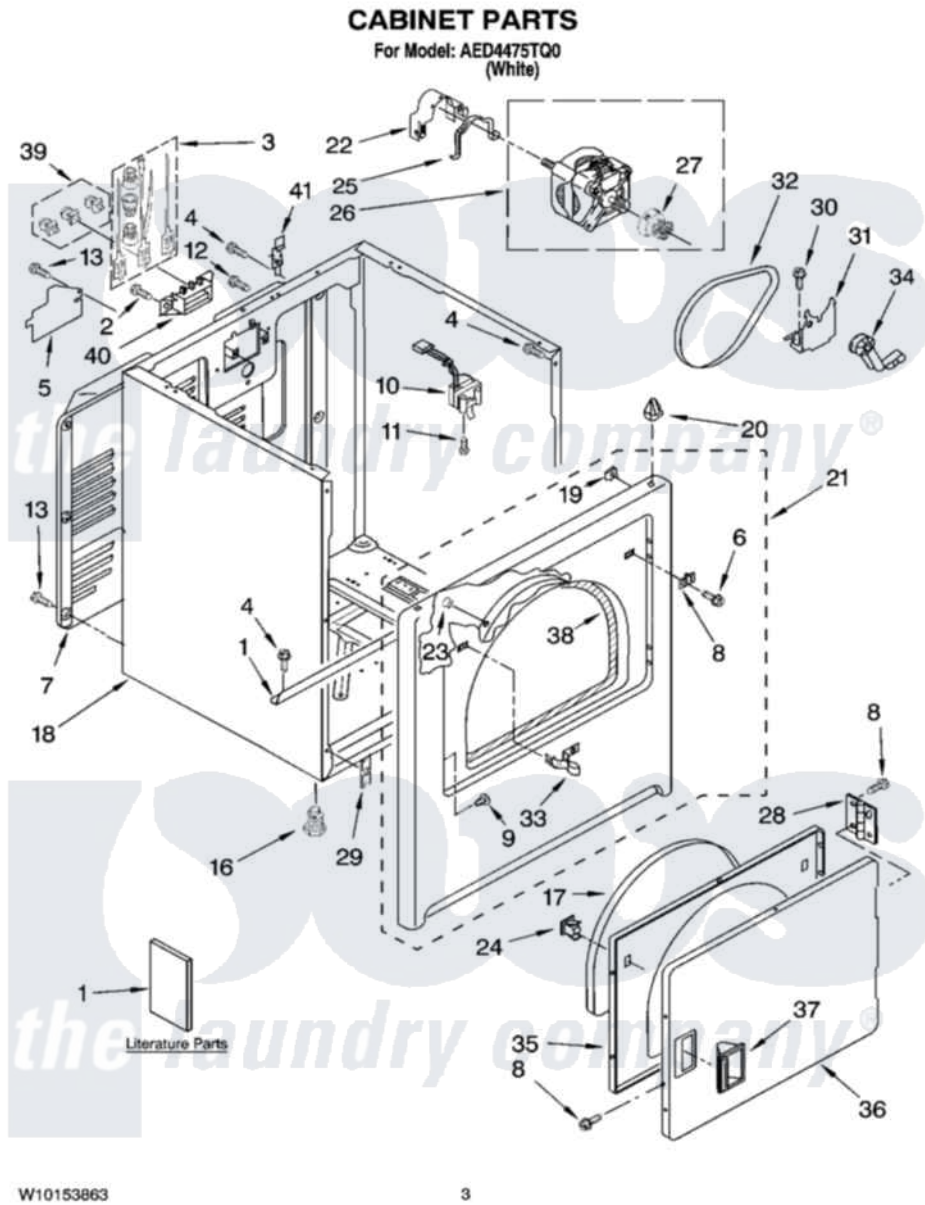

# Maytag AED4475TQ0 02 - CABINET PARTS

Maytag Residential Maytag AED4475TQ0 Dryer Parts Parts Diagram 02 - CABINET PARTS  
Click on the part number to view part

Item	Original Part Number	Replaced By	Status	Part Description
1	<a href="#">8541400</a>			Bracket, Cabinet
2	3393008	<a href="#">308685</a>		Side Trim )
3	<a href="#">279318</a>			Terminal Tinned And Brass Panel
4	343641	<a href="#">681414</a>		Screw, 10AB X 1/2
5	<a href="#">3396795</a>			Cover, Terminal Block
6	<a href="#">3403630</a>			Plug, Strike Hole
7	3396805	<a href="#">280043</a>		Panel-Rear
8	342055	<a href="#">488627</a>		Screw
9	<a href="#">3404413</a>			Plug, Hinge Hole
10	3406109	<a href="#">3406107</a>		Door Switch Assembly
11	697773	<a href="#">3395530</a>		Screw
12	697776	<a href="#">4331106</a>		Screw, No.10-32 X 7/16
13	<a href="#">693995</a>			Screw, Hex Head
16	3392100	<a href="#">49621</a>		Feet-Leveling
17	<a href="#">3405246</a>			Seal, Door Push-To-Start
18	<a href="#">2310125</a>			Wiring Harness, Complete Unit