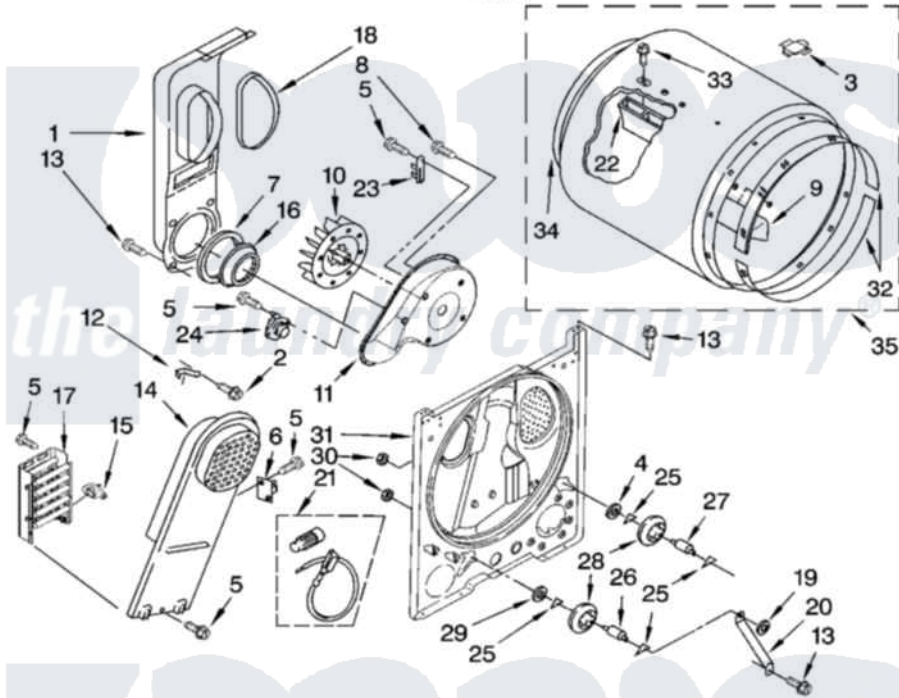

Maytag AED4475TQ0 03 - BULKHEAD PARTS, OPTIONAL PARTS (NOT INCLUDED)

BULKHEAD PARTS

For Model: AED4475TQ0
(White)

W10153663

5

Maytag Residential Maytag AED4475TQ0 Dryer Parts Parts Diagram 03 - BULKHEAD PARTS, OPTIONAL PARTS (NOT INCLUDED)

Click on the part number to view part

Item	Original Part Number	Replaced By	Status	Part Description
1	348368			Lint Chute Assembly
2	489463			Screw, 8-18 X 1/16
3	8066086			Plug, Drum Hole
4	3388703			Washer, Support
5	90767			Screw, 8A X 3/8 HeX Washer Head Tapping
6	3977393	279816		Cutoff-Tml
7	347139			Seal, Lint Chute
8	3390647	488729		Screw
9	3403636			Baffle, Drum
10	694089			Wheel, Blower
11	8577230			Housing, Blower
12	8066155			Clip, Heater Box
13	343641	681414		Screw, 10AB X 1/2
14	8541818			Box, Heater

15	3977767		Thermostat, High Limit 250 F
16	696302		Shield, Exhaust
17	3403585	279838	Element
18	339956		Seal, Air Duct To Bulkhead
19	90296		Nut, Push On
20	3976434		Bracket, Support Shaft
21	279457		Wire Kit, Terminal
22	692490		Baffle, Drum
23	3392519		Thermal Limiter
24	3387134		Thermostat, Internal-Bias
25	690997		Washer, Thrust
26	3399506	W10359270	Shaft, Drum Roller Threads
27	3399507	W10359269	Shaft, Drum Roller Threads
28	3397590	349241T	Support
29	348197		Washer, Support
30	3359452		Nut, Lock
31	3403491	279796	Bulkhead
32	592526	Not Available	Ring, Bearing
33	W10109200		Screw, Baffle Mounting
34	3406130	279857	Seal
35	695587		Drum Assembly
NI	279948	4392065	Kit, Dryer Repair
"	689790		Dry Rack
"	8522199		Accessory Parts
"	72017		Paint, Touch-Up
"	350930		Paint, Pressurized Spray B
"	350938		Paint, Pressurized Spray B
"	799344		Paint, Touch-Up)