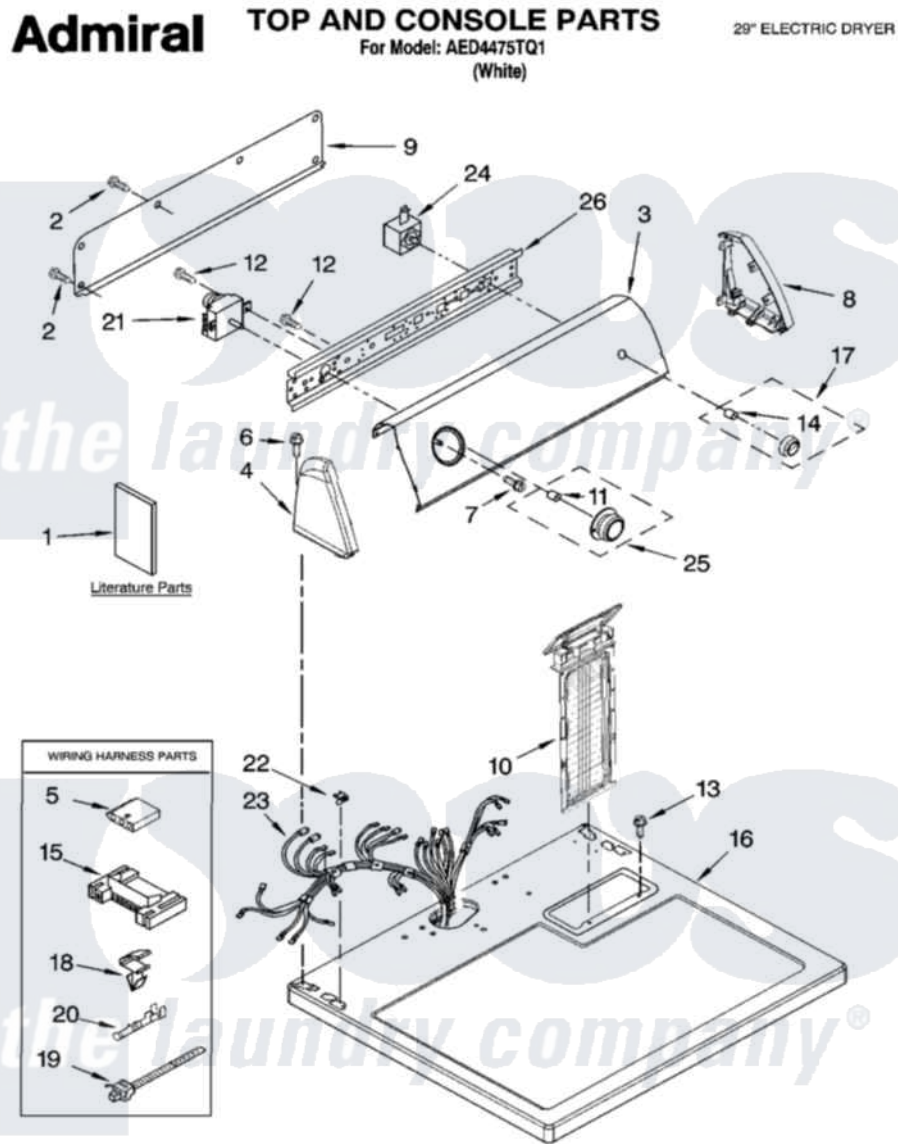

Maytag AED4475TQ1 01 - TOP AND CONSOLE PARTS

1-09 Litho In U.S.A. (LT) (psw)

1

Part No. W10250587 Rev. A

Maytag [Residential Maytag AED4475TQ1 Dryer Parts](#) Parts Diagram 01 - TOP AND CONSOLE PARTS

[Click on the part number to view part](#)

Item	Original Part Number	Replaced By	Status	Part Description
1	W10150636		Not Available	Guide, Use & Care
"	W10150612		Not Available	Instructions, Installation
"	W10150668		Not Available	Sheet, Cycle Feature
"	W10185979			Wiring Diagram Cycle Feature
2	693995			Screw, Hex Head
3	W10141666			Panel, Control
4	8271365	279962		Endcap
5	3936144			Do-It-Yourself Repair Manuals
6	388326			Screw, 8-18 X 1.25
7	8533951	3400859		Screw, Grounding
8	8271359	279962		Endcap
9	8274261			Do-It-Yourself Repair Manuals
10	8557857			Screen, Lint
11	688805			Clip, Spring Knob
12	8533971	90767		Screw, 8A X 3/8 HeX Washer Head Tapping
				Screw, For Mtn. Service

13	688983	487240	Screw, For Mtg. Service Capacitor
14	8536939		Clip, Knob
15	3395683		Receptacle, Multi-Terminal
16	8557930	8563985	Top
17	8538959		Knob, Push-To-Start
18	3394427		Clip-Harness
19	3391249		Cable Tie, Push Mount
20	94614		Terminal
21	W10185972		Timer, 60 Hz
22	357213		Nut, Push-In
23	W10186068	W10186166	Harness, Wiring
24	3977456		Switch, Push-To-Start
25	8538953		Timer Knob Assembly
26	8271418		Bracket, Control