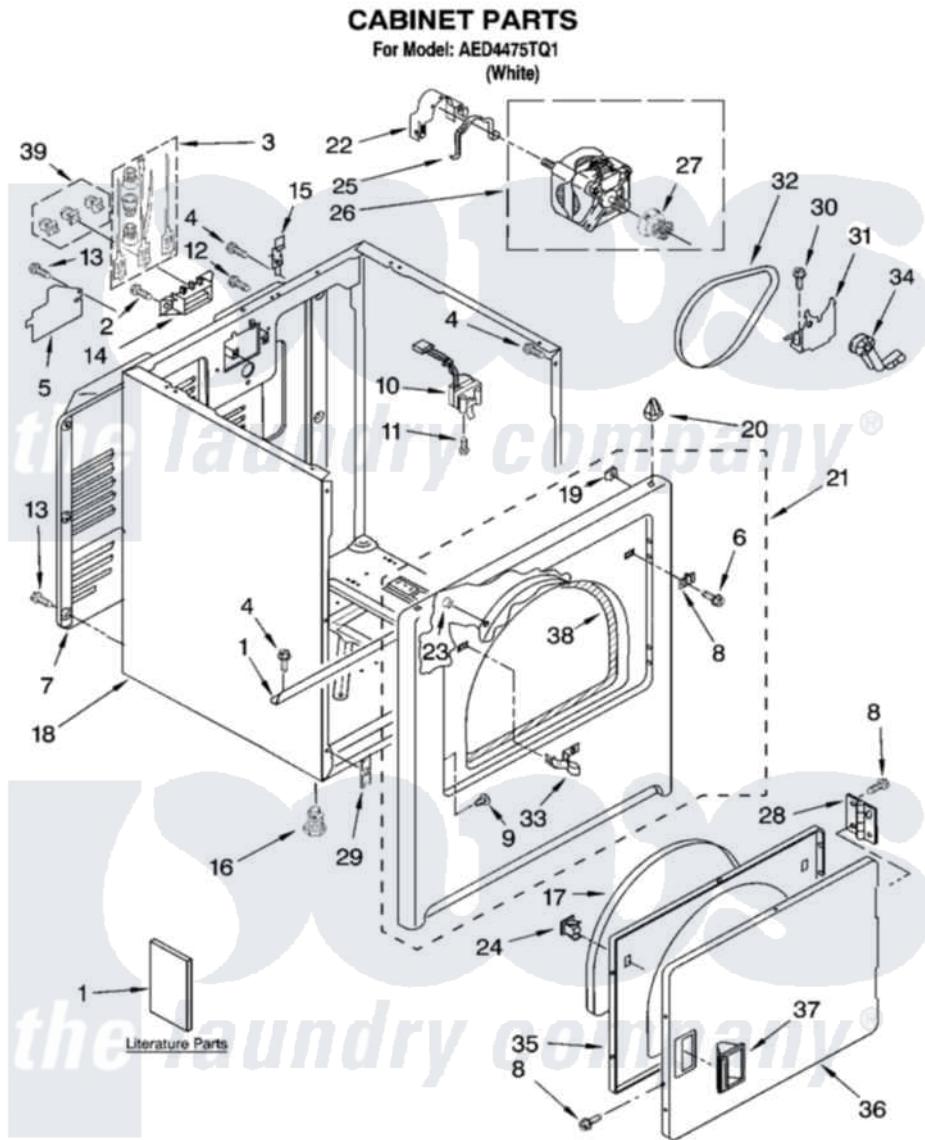

# Maytag AED4475TQ1 02 - CABINET PARTS

W10250587

3

Maytag [Residential Maytag AED4475TQ1 Dryer Parts](#) Parts Diagram 02 - CABINET PARTS  
Click on the part number to view part

Item	Original Part Number	Replaced By	Status	Part Description
1	<a href="#">8541400</a>			Bracket, Cabinet
2	3393008	<a href="#">308685</a>		Side Trim )
3	<a href="#">279318</a>			Terminal Tinned And Brass Panel
4	343641	<a href="#">681414</a>		Screw, 10AB X 1/2
5	<a href="#">3396795</a>			Cover, Terminal Block
6	<a href="#">3403630</a>			Plug, Strike Hole
7	3396805	<a href="#">280043</a>		Panel-Rear
8	342055	<a href="#">488627</a>		Screw
9	<a href="#">3404413</a>			Plug, Hinge Hole
10	3406109	<a href="#">3406107</a>		Door Switch Assembly
11	697773	<a href="#">3395530</a>		Screw
12	697776	<a href="#">4331106</a>		Screw, No.10-32 X 7/16
13	<a href="#">693995</a>			Screw, Hex Head
14	<a href="#">3397659</a>			Block, Terminal
15	<a href="#">8066217</a>			Hinge, Top
16	3392100	<a href="#">49621</a>		Feet-Leveling