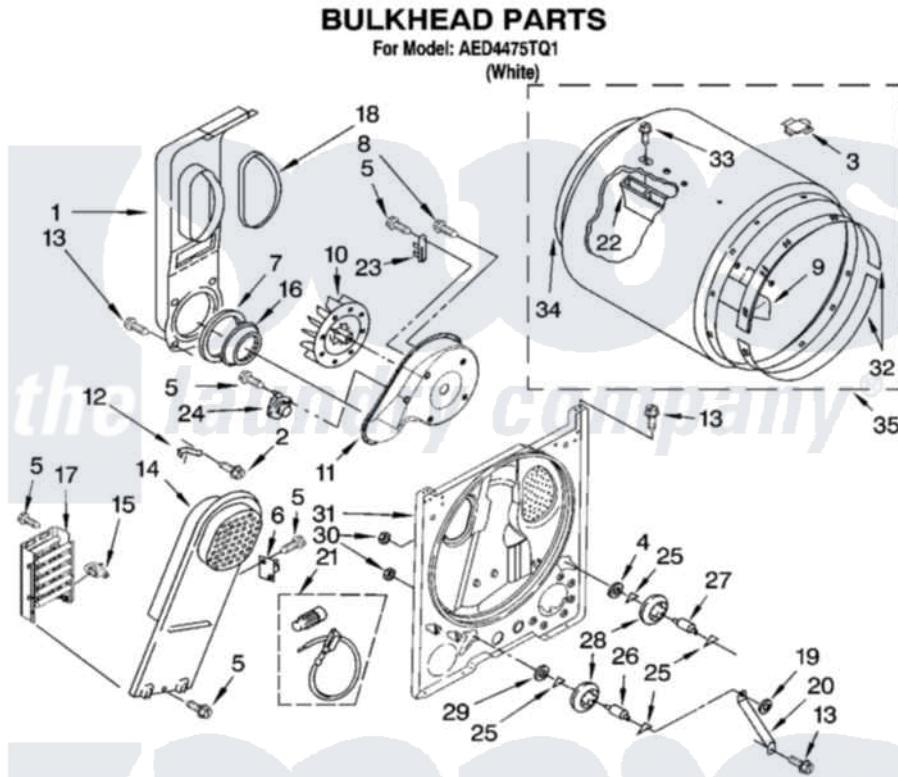

Maytag AED4475TQ1 03 - BULKHEAD PARTS, OPTIONAL PARTS (NOT INCLUDED)

W10250587

5

Maytag [Residential Maytag AED4475TQ1 Dryer Parts](#) Parts Diagram 03 - BULKHEAD PARTS, OPTIONAL PARTS (NOT INCLUDED)

[Click on the part number to view part](#)

Item	Original Part Number	Replaced By	Status	Part Description
1	<a href="#">348368</a>			Lint Chute Assembly
2	<a href="#">489463</a>			Screw, 8-18 X 1/16
3	<a href="#">8066086</a>			Plug, Drum Hole
4	<a href="#">3388703</a>			Washer, Support
5	<a href="#">90767</a>			Screw, 8A X 3/8 HeX Washer Head Tapping
6	3977393	<a href="#">279816</a>		Cutoff-Tml
7	<a href="#">347139</a>			Seal, Lint Chute
8	3390647	<a href="#">488729</a>		Screw
9	<a href="#">3403636</a>			Baffle, Drum
10	<a href="#">694089</a>			Wheel, Blower
11	<a href="#">8577230</a>			Housing, Blower
12	<a href="#">8066155</a>			Clip, Heater Box
13	343641	<a href="#">681414</a>		Screw, 10AB X 1/2
14	<a href="#">8541818</a>			Box, Heater