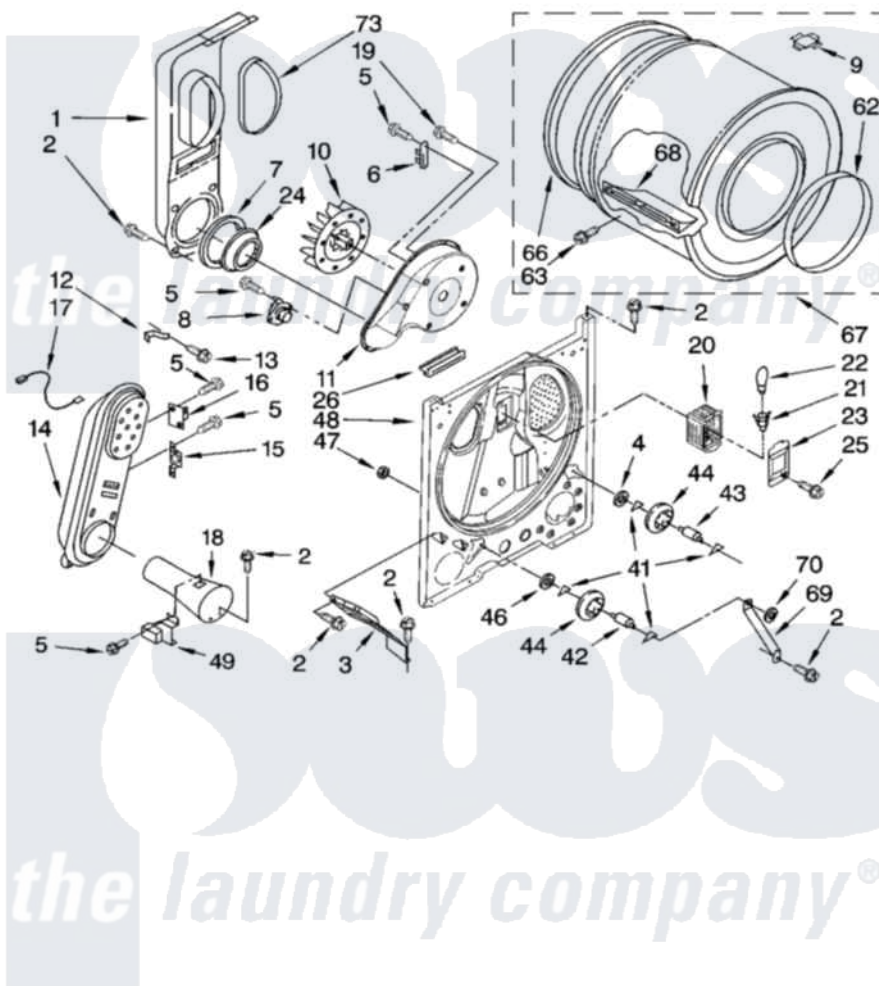

Maytag AGD4370TQ0 04 - BULKHEAD PARTS, OPTIONAL PARTS (NOT INCLUDED)

BULKHEAD PARTS

For Model: AGD4370TQ0
(White)

IMPORTANT: All Part Numbers Listed Are Whirlpool Numbers. Source Parts Through Whirlpool.

W10115564

7

Maytag [Residential Maytag AGD4370TQ0 Dryer Parts](#) Parts Diagram 04 - BULKHEAD PARTS, OPTIONAL PARTS (NOT INCLUDED)

[Click on the part number to view part](#)

Item	Original Part Number	Replaced By	Status	Part Description
1	694283	279505		Chute
2	343641	681414		Screw, 10AB X 1/2
3	3406022			Bracket, Bulkhead
4	3388703			Washer, Support
5	90767			Screw, 8A X 3/8 HeX Washer Head Tapping
6	3392519			Thermal Limiter
7	347139			Seal, Lint Chute
8	3387134			Thermostat, Internal-Bias
9	8066086			Plug, Drum Hole
10	694089			Wheel, Blower
11	8577230			Housing, Blower
12	3398161			CLIP
13	489463			Screw, 8-18 X 1/16
14	8530285	279980		Box

15	3403140		Thermostat, High-Limit 205F
16	280010		Kit, Thermal Cut-Off
17	3401707		Jumper, Tco-High Limit
18	8066048		Funnel, Burner
19	3390647	488729	Screw
20	3977373		Bracket, Drum Light
21	3403634	W10136369	Socket, Drum Light Assembly
22	3406124	22002263	Lamp
23	8532165		Lens, Drum Light
24	696302		Shield, Exhaust
25	487909	488729	Screw
26	3392247	686889	Pad
41	690997		Washer, Thrust
42	3399506	W10359270	Shaft, Drum Roller Threads
43	3399507	W10359269	Shaft, Drum Roller Threads
44	3397590	349241T	Support
46	348197		Washer, Support
47	3359452		Nut, Lock
48	8529957	279794	Bulkhead
49	338906		Radiant, Sensor
62	3394509		Ring, Bearing
63	W10109200		Screw, Baffle Mounting
66	8066085	239087	Seal
67	3396777	697760	Drum
68	342847		Baffle, Drum
69	3976435		Bracket, Support
70	90296		Nut, Push On
73	339956		Seal, Air Duct To Bulkhead
			Not Available
"	279948	4392065	Kit, Dryer Repair
"	8522199		Accessory Parts
"	346764		Kit, Hold Down
"	689790		Dry Rack
"	72017		Paint, Touch-Up
"	350930		Paint, Pressurized Spray B
"	350938		Paint, Pressurized Spray B
"	799344		Paint, Touch-Up)