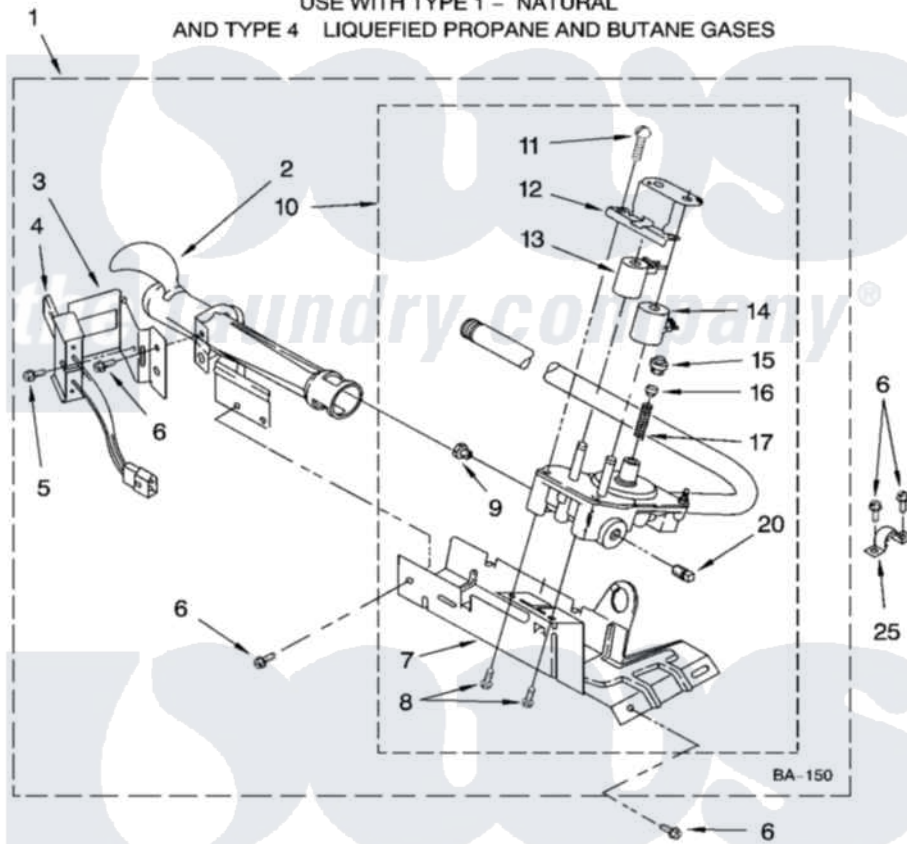

**Maytag AGD4470TQ0 04 - 8318272 BURNER ASSEMBLY, OPTIONAL PARTS (NOT INCLUDED)**

**8318272 BURNER ASSEMBLY**

For Models: AGD4470TQ0

(White)

USE WITH TYPE 1 - NATURAL  
AND TYPE 4 LIQUEFIED PROPANE AND BUTANE GASES

IMPORTANT: All Part Numbers Listed Are Whirlpool Numbers. Source Parts Through Whirlpool.

W10115177

7

Maytag [Residential Maytag AGD4470TQ0 Dryer Parts](#) Parts Diagram 04 - 8318272 BURNER ASSEMBLY, OPTIONAL PARTS (NOT INCLUDED)

[Click on the part number to view part](#)

Item	Original Part Number	Replaced By	Status	Part Description
1	8318272	<a href="#">W10465748</a>		Burner-Gas
2	688617	<a href="#">693140</a>		Burner
3	<a href="#">694298</a>			Bracket, Ignitor
4	686590	<a href="#">279311</a>		Ignitor
5	<a href="#">3393909</a>			Screw, 8-32 X 7/8
6	343641	<a href="#">681414</a>		Screw, 10AB X 1/2
7	693986			Base, Burner
8	<a href="#">3387057</a>			Screw, 10-16 X 1/2 Orifice, Burner
9	<a href="#">234826</a>			Orifice, Burner Type 1
"	<a href="#">229742</a>			Orifice, Burner
"	<a href="#">234868</a>			Orifice, Burner
10	8318277	<a href="#">W10337269</a>		Valve-Gas
11	<a href="#">694421</a>			Screw, Bracket Mounting
12	<a href="#">694538</a>			Bracket, Shunt