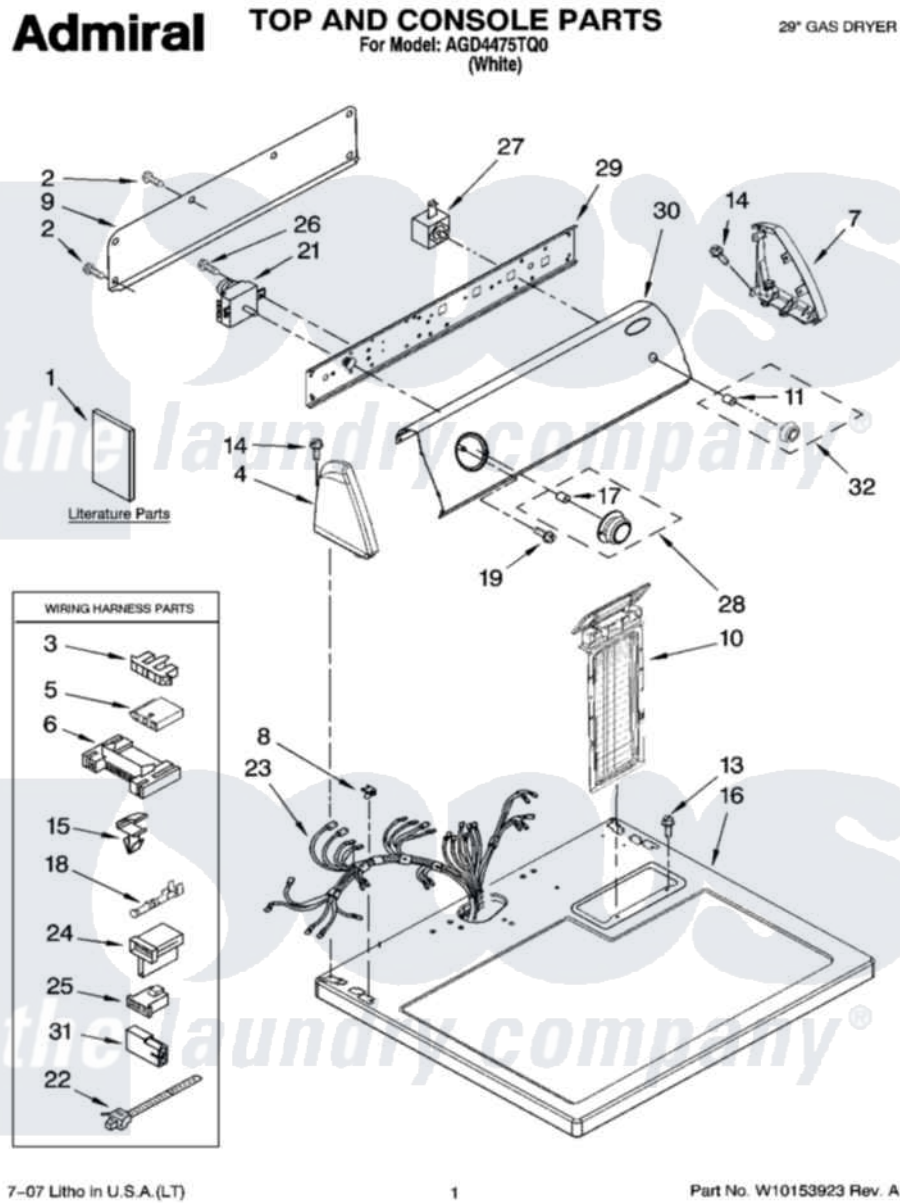

Maytag AGD4475TQ0 01 - TOP AND CONSOLE PARTS

Maytag [Residential Maytag AGD4475TQ0 Dryer Parts](#) Parts Diagram 01 - TOP AND CONSOLE PARTS
Click on the part number to view part

Item	Original Part Number	Replaced By	Status	Part Description
1	W10088774		Not Available	Guide, Use & Care
"	W10088971		Not Available	Instructions, Installation
"	8576793		Not Available	Wiring Diagram
"	W10089174		Not Available	Sheet, Cycle Feature
2	693995			Screw, Hex Head
3	3397269			Connector, Timer
4	8271365	279962		Endcap
5	3936144			Do-It-Yourself Repair Manuals
6	3395683			Receptacle, Multi-Terminal
7	8271359	279962		Endcap
8	357213			Nut, Push-In
9	8274261			Do-It-Yourself Repair Manuals
10			Not Available	
11	8536939			Clip, Knob
13	688983	487240		Screw, For Mtg. Service Capacitor
14	388326			Screw, 8-18 X 1.25

15	3394427		Clip-Harness
16	8557930	8563985	Top
17			Not Available
18	94614		Terminal
19	8533951	3400859	Screw, Grounding
21	8299764		Timer Assembly, 60 Hz
22	3391249		Cable Tie, Push Mount
23	8299876		Harness, Wiring
24	3403499		Connector, 2-Position
25	3403498		Connector, 3-Position
26	8533971	90767	Screw, 8A X 3/8 HeX Washer Head Tapping
27	3977456		Switch, Push-To-Start
28	8538953		Timer Knob Assembly
29	8271418		Bracket, Control
30	W10141666		Panel, Control
31	717252		Receptacle, Terminal
32			Not Available