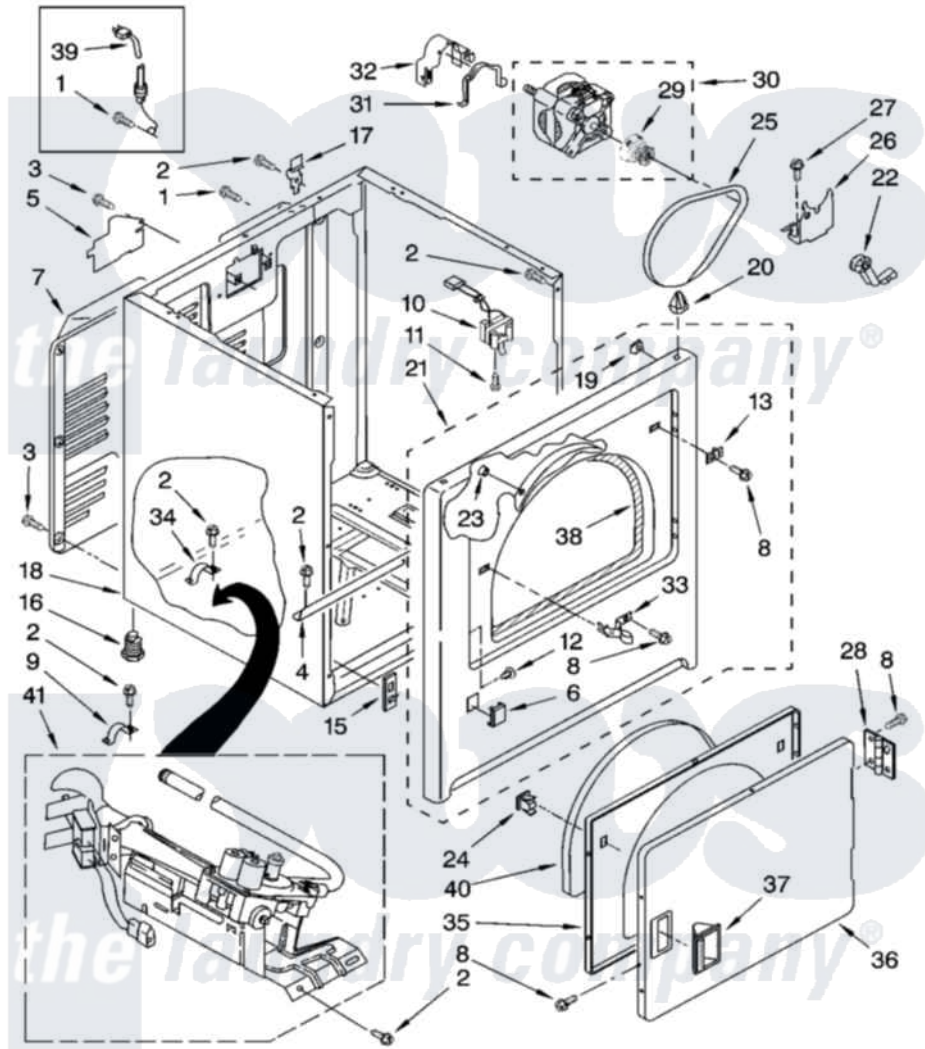

Maytag AGD4475TQ0 02 - CABINET PARTS

CABINET PARTS

For Model: AGD4475TQ0
(White)

W10153923

3

Maytag [Residential Maytag AGD4475TQ0 Dryer Parts](#) Parts Diagram 02 - CABINET PARTS

[Click on the part number to view part](#)

Item	Original Part Number	Replaced By	Status	Part Description
1	697776	4331106		Screw, No.10-32 X 7/16
2	343641	681414		Screw, 10AB X 1/2
3	693995			Screw, Hex Head
4	8541400			Bracket, Cabinet
5	3396795			Cover, Terminal Block
6	3394975			Plug, Front Panel
7	3396805	280043		Panel-Rear
8	342055	488627		Screw
9	3980175			Clamp, Elbow
10	3406109	3406107		Door Switch Assembly
11	697773	3395530		Screw
12	3404413			Plug, Hinge Hole
13	3403630			Plug, Strike Hole
15	3394083			Clip, Front Panel
16	3392100	49621		Feet-Leveling
17	8066217			Hinge, Top

18	8530603	8533643	Cabinet
19	98234		Clip, U-Bend
20	690363	18776	Lock, Front Top
21			Not Available
22	691366		Idler And Pulley Assembly
23	685203	279220	Clip
24	5410A513-60		Not Available
25	8066065	341241	Belt
26	348780		Base, Motor
27	3400500		Bolt, 3405245 5/16-18 X 3/4
28	3405514	W10362431	Hinge And Pin Assembly
29	8066184		Pulley, Motor
30	2304772	W10224328	Spring, Torsion
31	660658		Clamp, Motor Mounting 343481 685441
32	3404162		Clamp, Motor
33	3403431		Strike, Panel
34	341029		Clamp, Pipe Door Spring
35	3402341		Door, Inner
36	3402335		Door, Front
37			Not Available
38	3406129		Seal And Bearing Assembly
39	344020	3401402	Cord, Power
40	3405246		Seal, Door Push-To-Start
41	8318272	W10465748	Burner-Gas