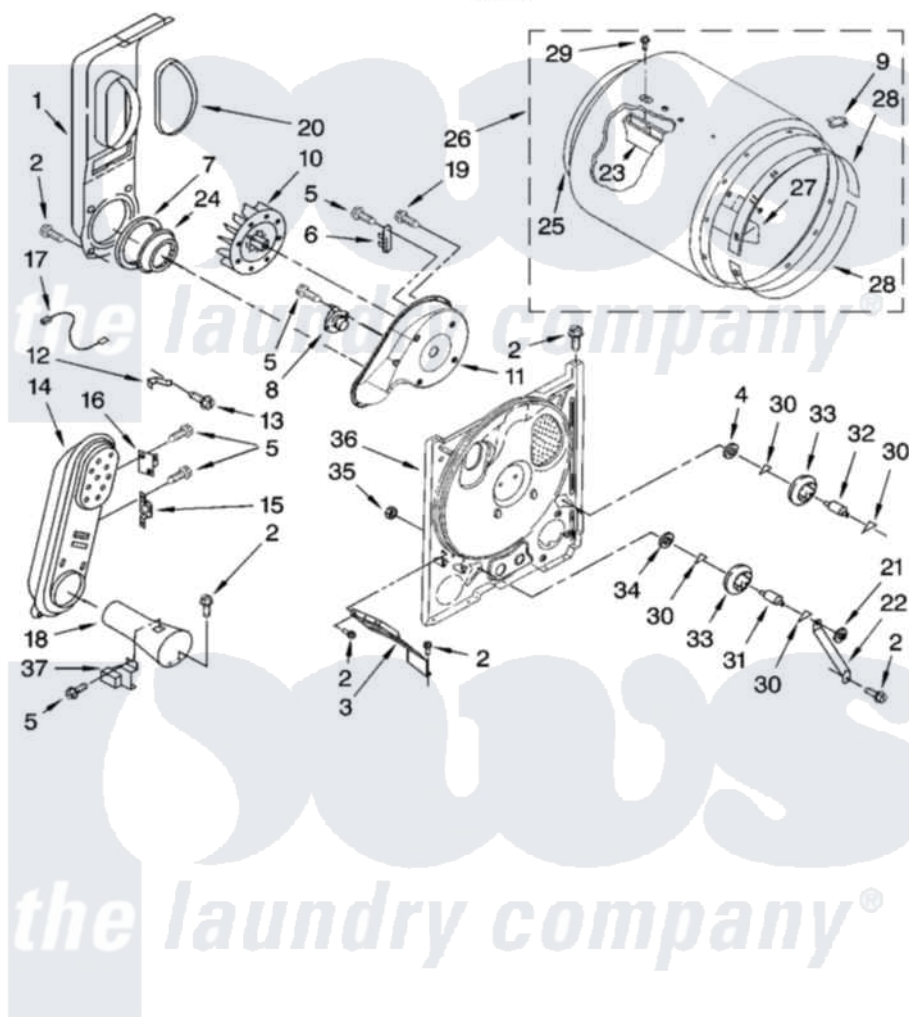

Maytag AGD4475TQ0 04 - BULKHEAD PARTS, OPTIONAL PARTS (NOT INCLUDED)

**BULKHEAD PARTS**

For Model: AGD4475TQ0  
(White)

W10153923

7

Maytag [Residential Maytag AGD4475TQ0 Dryer Parts](#) Parts Diagram 04 - BULKHEAD PARTS, OPTIONAL PARTS (NOT INCLUDED)

[Click on the part number to view part](#)

Item	Original Part Number	Replaced By	Status	Part Description
1	<a href="#">348368</a>			Lint Chute Assembly
2	343641	<a href="#">681414</a>		Screw, 10AB X 1/2
3	<a href="#">3406022</a>			Bracket, Bulkhead
4	<a href="#">3388703</a>			Washer, Support
5	<a href="#">90767</a>			Screw, 8A X 3/8 HeX Washer Head Tapping
6	<a href="#">3392519</a>			Thermal Limiter
7	<a href="#">347139</a>			Seal, Lint Chute
8	<a href="#">3387134</a>			Thermostat, Internal-Bias
9	<a href="#">8066086</a>			Plug, Drum Hole
10	<a href="#">694089</a>			Wheel, Blower
11	<a href="#">8577230</a>			Housing, Blower
12	<a href="#">8066155</a>			Clip, Heater Box
13	<a href="#">489463</a>			Screw, 8-18 X 1/16
14	8530285	<a href="#">279980</a>		Box