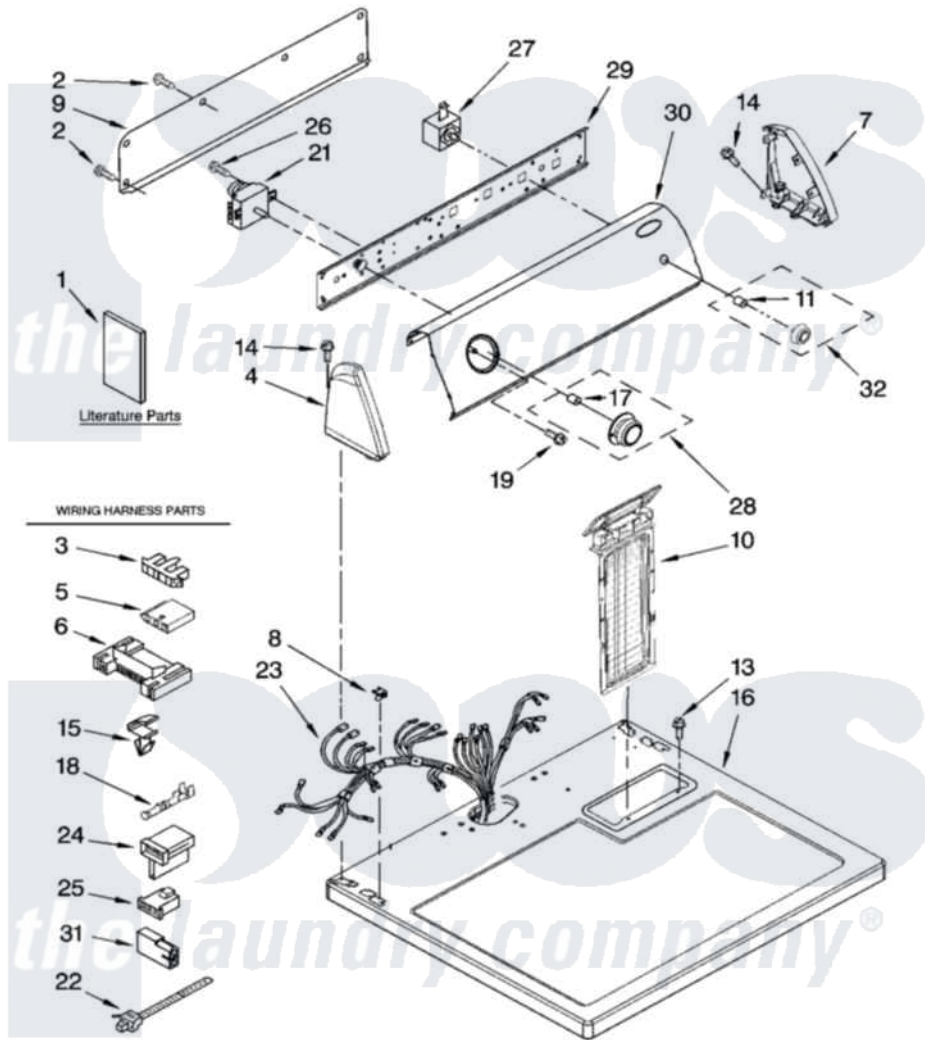

# Maytag AGD4475TQ1 01 - TOP AND CONSOLE PARTS

### TOP AND CONSOLE PARTS

For Model: AGD4475TQ1  
(White)

29" GAS DRYER

1-09 Litho in U.S.A. (MP)(bay)

1

Part No. W10247699 Rev. A

Maytag [Residential Maytag AGD4475TQ1 Dryer Parts](#) Parts Diagram 01 - TOP AND CONSOLE PARTS

[Click on the part number to view part](#)

Item	Original Part Number	Replaced By	Status	Part Description
1	W10160636		Not Available	Guide, Use & Care
"	W10150630		Not Available	LITERATURE PARTS INSTRUCTIONS, INSTALLATION
"	<a href="#">W10185979</a>			Wiring Diagram Cycle Feature
"	W10150668		Not Available	Sheet, Cycle Feature
2	<a href="#">693995</a>			Screw, Hex Head
3	<a href="#">3397269</a>			Connector, Timer
4	8271365	<a href="#">279962</a>		Endcap
5	<a href="#">3936144</a>			Do-It-Yourself Repair Manuals
6	<a href="#">3395683</a>			Receptacle, Multi-Terminal
7	8271359	<a href="#">279962</a>		Endcap
8	<a href="#">357213</a>			Nut, Push-In
9	<a href="#">8274261</a>			Do-It-Yourself Repair Manuals
10	<a href="#">8557857</a>			Screen, Lint
11	<a href="#">8536939</a>			Clip, Knob
12	688082	<a href="#">487240</a>		Screw, For Mtg. Service