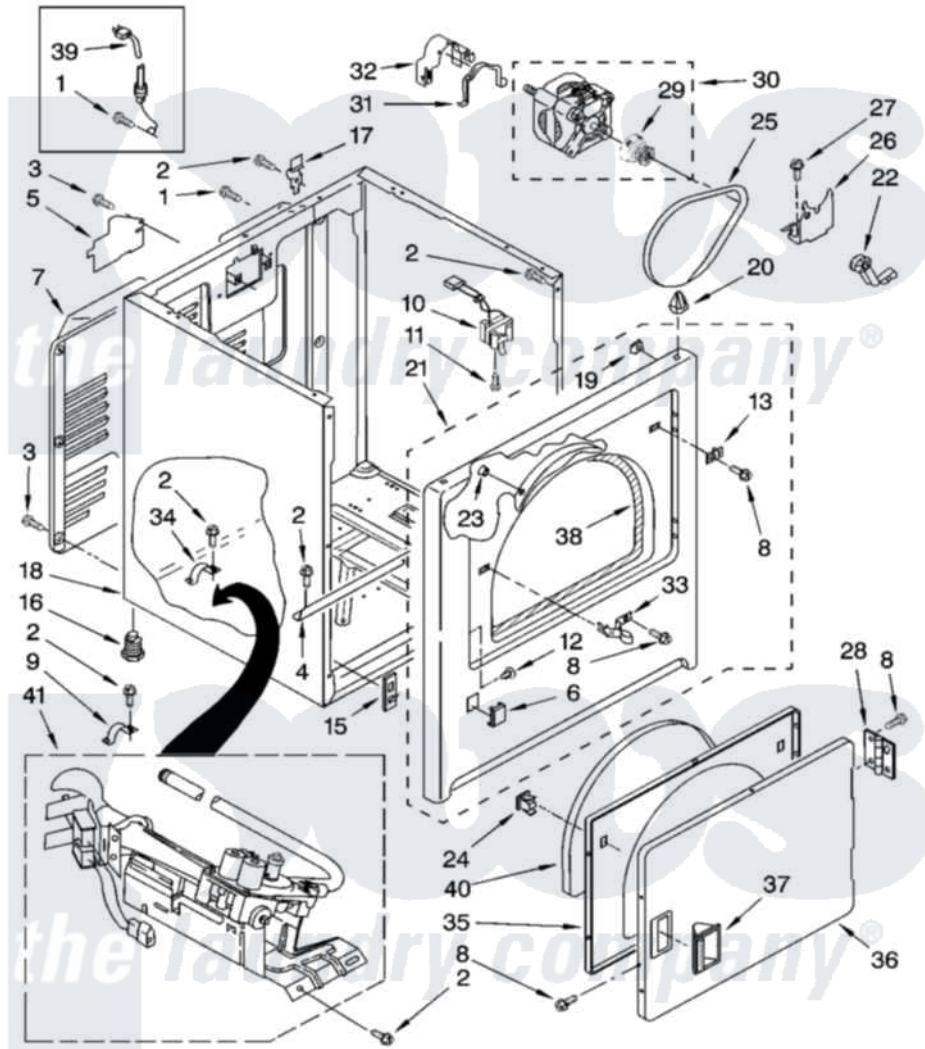

Maytag AGD4475TQ1 02 - CABINET PARTS

CABINET PARTS

For Model: AGD4475TQ1
(White)

W10247699

3

Maytag [Residential Maytag AGD4475TQ1 Dryer Parts](#) Parts Diagram 02 - CABINET PARTS

[Click on the part number to view part](#)

Item	Original Part Number	Replaced By	Status	Part Description
1	697776	4331106		Screw, No.10-32 X 7/16
2	343641	681414		Screw, 10AB X 1/2
3	693995			Screw, Hex Head
4	8541400			Bracket, Cabinet
5	3396795			Cover, Terminal Block
6	3394975			Plug, Front Panel
7	3396805	280043		Panel-Rear
8	342055	488627		Screw
9	3980175			Clamp, Elbow
10	3406109	3406107		Door Switch Assembly
11	697773	3395530		Screw
12	3404413			Plug, Hinge Hole
13	3403630			Plug, Strike Hole
15	3394083			Clip, Front Panel
16	3392100	49621		Feet-Leveling
17	8066217			Hinge, Top

18	8530603	8533643	Cabinet
19	98234		Clip, U-Bend
20	690363	18776	Lock, Front Top
21	W10224855	W10248059	Panel
22	691366		Idler And Pulley Assembly
23	685203	279220	Clip
24	3389441		Door Catch Assembly
25	W10131364	341241	Belt
26	348780		Base, Motor
27	3400500		Bolt, 3405245 5/16-18 X 3/4
28	3405514	W10362431	Hinge And Pin Assembly
29	8066184		Pulley, Motor
30	W10194250	279827	Motor-Drve
31	W10121316		Plug, Multivent
32	3404162		Clamp, Motor
33	3403431		Strike, Panel
34	341029		Clamp, Pipe Door Spring
35	3402341		Door, Inner
36	3402335		Door, Front
37	8566059		Handle, Door
38	3406129		Seal And Bearing Assembly
39	344020	3401402	Cord, Power
40	3405246		Seal, Door Push-To-Start
41	8318272	W10465748	Burner-Gas