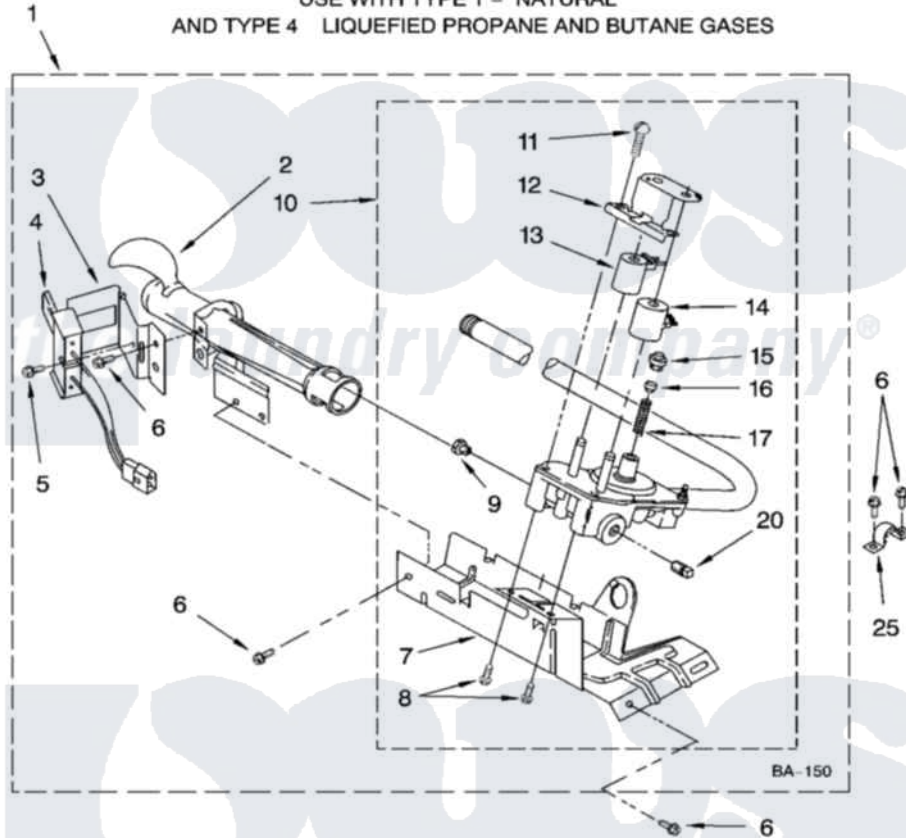

# Maytag AGD4475TQ1 03 - 8318272 BURNER ASSEMBLY

## 8318272 BURNER ASSEMBLY

For Model: AGD4475TQ1  
(White)

USE WITH TYPE 1 - NATURAL  
AND TYPE 4 LIQUEFIED PROPANE AND BUTANE GASES

W10247699

5

Maytag Residential Maytag AGD4475TQ1 Dryer Parts Parts Diagram 03 - 8318272 BURNER ASSEMBLY  
Click on the part number to view part

Item	Original Part Number	Replaced By	Status	Part Description
1	8318272	<a href="#">W10465748</a>		Burner-Gas
2	688617	<a href="#">693140</a>		Burner
3	<a href="#">694298</a>			Bracket, Ignitor
4	686590	<a href="#">279311</a>		Ignitor
5	<a href="#">3393909</a>			Screw, 8-32 X 7/8
6	343641	<a href="#">681414</a>		Screw, 10AB X 1/2
7	693986			Base, Burner
8	<a href="#">3387057</a>			Screw, 10-16 X 1/2 Orifice, Burner
9	<a href="#">234826</a>			Orifice, Burner Type 1
"	<a href="#">229742</a>			Orifice, Burner
"	<a href="#">234868</a>			Orifice, Burner
10	8318277	<a href="#">W10337269</a>		Valve-Gas
11	<a href="#">694421</a>			Screw, Bracket Mounting
12	<a href="#">694538</a>			Bracket, Shunt
13	<a href="#">694540</a>			Coil, 60 Hz
14	<a href="#">694539</a>			Coil, 60 Hz