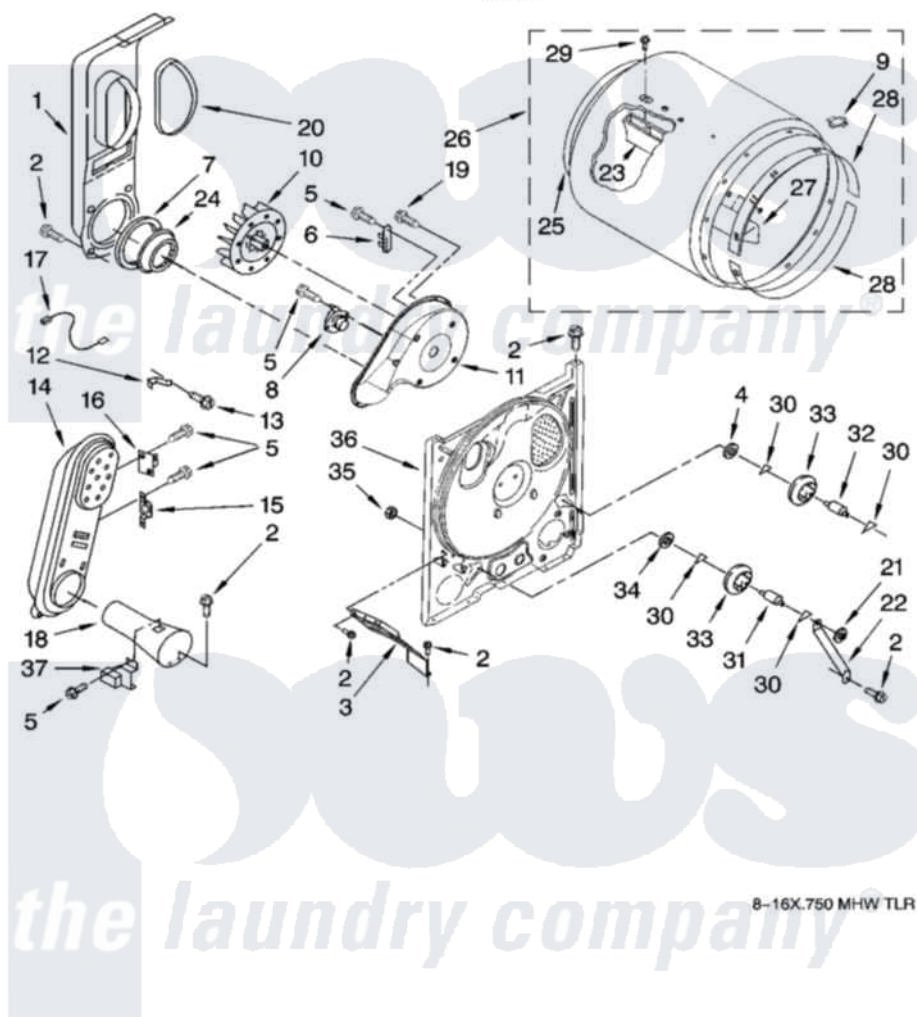

Maytag AGD4475TQ1 04 - BULKHEAD PARTS, OPTIONAL PARTS (NOT INCLUDED)

BULKHEAD PARTS

For Model: AGD4475TQ1
(White)

W10247699

7

Maytag [Residential Maytag AGD4475TQ1 Dryer Parts](#) Parts Diagram 04 - BULKHEAD PARTS, OPTIONAL PARTS (NOT INCLUDED)

[Click on the part number to view part](#)

Item	Original Part Number	Replaced By	Status	Part Description
1	348368			Lint Chute Assembly
2	343641	681414		Screw, 10AB X 1/2
3	3406022			Bracket, Bulkhead
4	3388703			Washer, Support
5	90767			Screw, 8A X 3/8 HeX Washer Head Tapping
6	3392519			Thermal Limiter
7	347139			Seal, Lint Chute
8	3387134			Thermostat, Internal-Bias
9	8066086			Plug, Drum Hole
10	694089			Wheel, Blower
11	8577230			Housing, Blower
12	8066155			Clip, Heater Box
13	489463			Screw, 8-18 X 1/16
14	8530285	279980		Box

15	3403140		Thermostat, High-Limit 205F
16	280010		Kit, Thermal Cut-Off
17	3401707		Jumper, Tco-High Limit
18	8066049		Funnel, Burner Light
19	3390647	488729	Screw
20	339956		Seal, Air Duct To Bulkhead
21	90296		Nut, Push On
22	3976434		Bracket, Support Shaft
23	692490		Baffle, Drum
24	696302		Shield, Exhaust
25	3406130	279857	Seal
26	695587		Drum Assembly
27	3403636		Baffle, Drum
28	692526	279441	BeaRng-Rng
29	W10219342		Screw, Baffle Mounting
30	690997		Washer, Thrust
31	3399506	W10359270	Shaft, Drum Roller Threads
32	3399507	W10359269	Shaft, Drum Roller Threads
33	3397590	349241T	Support
34	348197		Washer, Support
35	3359452		Nut, Lock
36	3403491	279796	Bulkhead
37	338906		Radiant, Sensor
NI	BLANK	Not Available	ACCESSORY PARTS
"	279948	4392065	Kit, Dryer Repair
"	8522199		Accessory Parts
"	346764		Kit, Hold Down
"	689790		Dry Rack
"	72017		Paint, Touch-Up
"	350930		Paint, Pressurized Spray B
"	350938		Paint, Pressurized Spray B
"	799344		Paint, Touch-Up)