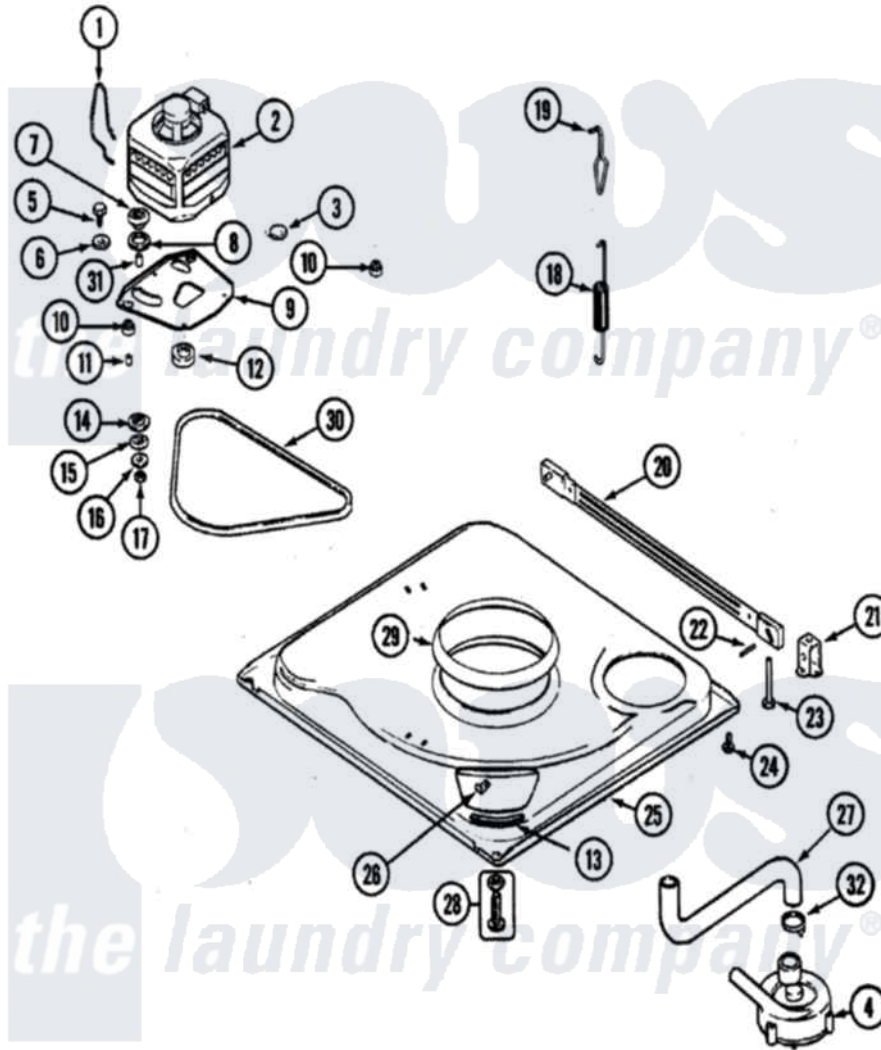

Maytag ALW221RJW 01 - BASE

Maytag [Residential Maytag ALW221RJW Washer Parts](#) Parts Diagram 01 - BASE
 Click on the part number to view part

Item	Original Part Number	Replaced By	Status	Part Description
1	21001110	22004376		Spring, Motor Pivot
2	21001632			Motor
3	21001486			Foot Slide, Isolator
4	21001873	35-6780		Pump-Water
5	25-7833	21001977		Screw
6	25-7834			Washer, Motor/Base Screw
7	33-9946			Isolator, Motor
8	35-3570			Washer, Motor Pivot
9	21001783			Plate And Screw Assembly
10	35-3646			Isolator, Motor Plate
11	25-7831			Spacer, Mounting
12	21001506	21001950		MoTor, 2SP 1/2hp 120V/60Hz Hi-Tor
13	35-2065			Pad, Motor Plate
14	35-3571			Slide, Motor Pivot
15	33-9967			Washer, Motor Isolator
16	25-7047			Washer, Flat

17	25-7325	Y707702	Locknut
18	21001598		Spring, Suspension
19	21001166		Hook, Suspension Spring
20	21001754	21001881	Bar, Stabilizer
21	35-2046		Bracket, Stabilizer
22	35-2052		Pin, Stabilizer
23	35-3020	22004469	Leg And Foot Self Stabalizing
24	25-7828	489483	Screw 10-32 X 1/2
25	21001893	12002701	Base Kit
26	25-7845		Speednut, Motor
27	21001915		Hose, Tub To Pump
28	35-3507	25001119	Foot And Pad Assembly
29	21001161	21002026	Snubber
30	35-2279		Belt, Drive
31	25-7830		Spacer
32	25-6068	285655	Clamp, Hose