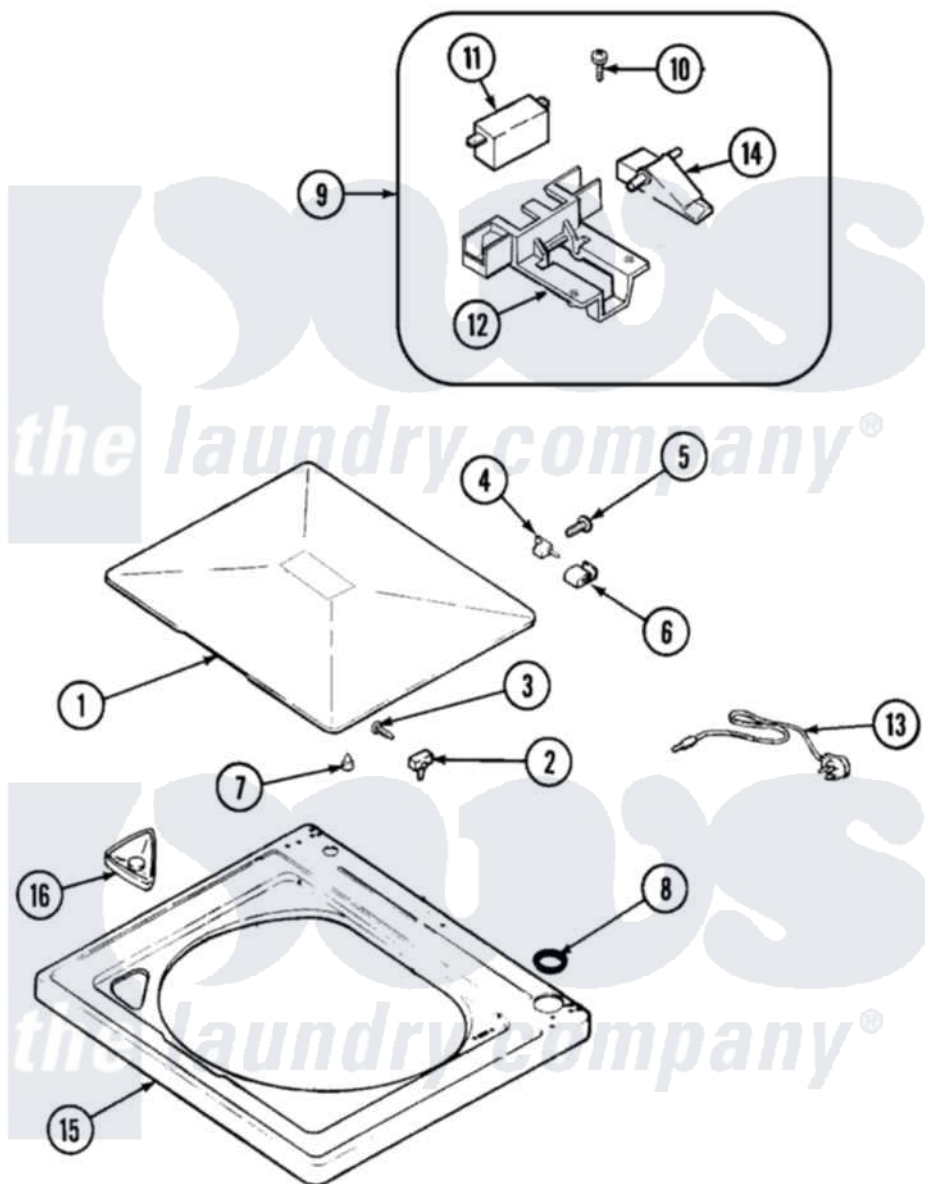

Maytag ALW221RJW 06 - TOP

Maytag Residential Maytag ALW221RJW Washer Parts Parts Diagram 06 - TOP
 Click on the part number to view part

Item	Original Part Number	Replaced By	Status	Part Description
1	35-2026			Lid
2	43-0057			Actuator, Door Switch
3	25-7438			Screw
4	35-2045			Pin, Hinge
5	25-7893			Screw
6	35-2044			Hinge, Lid
7	35-0581			Bumper, Door
8	35-2063			Bushing, Insulator
9	21001137	12001187		Kit, Lid Switch Assembly
10	21001136	3400872		Screw, 8-18 X 3/8
11	21001148	12001187		Kit, Lid Switch Assembly
12	21001135			Housing, Lid Switch
13	21001592			Cord, Power
14	21001134			Lever, Lid Switch
15	21001602			Top, Cabinet
16	21001597			Dispenser, Bleach