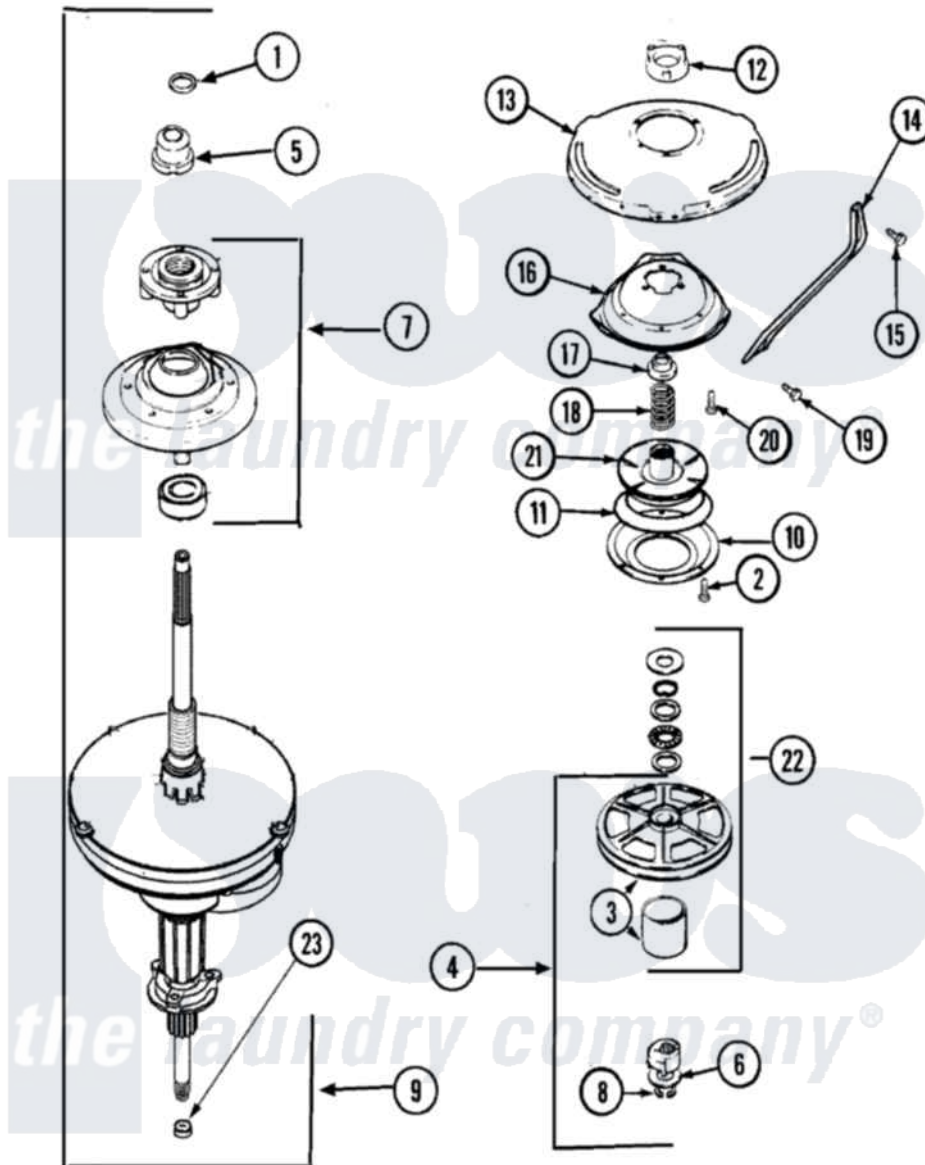

Maytag ALW221RJW 07 - TRANSMISSION

Maytag Residential Maytag ALW221RJW Washer Parts Parts Diagram 07 - TRANSMISSION
 Click on the part number to view part

Item	Original Part Number	Replaced By	Status	Part Description
1	25-7941			"O" Ring, Agr Drive Shaft
2	21001065			Screw, No.10-24 x .50 Hxnibhd
3	12001797	12002213		Thrust Bearing Kit
4	LA-2007	12002213		Thrust Bearing Kit
5	21001533	35-5655-1		Seal
6	35-2132			Washer, 1.25ODX.530IDX.032
"	35-2082			Washer, 1.25ODX.530IDX.062
7	21001868	W10219156		Tub Seal
8	25-7854			Ring, Retaining
9	21001867	35-6615		Ht TranS S
10	35-2018	35-6918		Stator, Brake
11	21001161	21002026		Snubber
12	21001511	12001562		Bearing Assembly
"	35-2205			Bearing, Spin
13	21001518			Support, Tub
14	21001532			Brace, Tub

15	21001858		Screw 5/16-18 x 1/2
16	21001163		Housing, Suspension
17	35-2017		Retainer, Brake Spring
18	21001647	21001910	Spring, Brake
19	25-7930	21001858	Screw 5/16-18 x 1/2
20	21001509		Screw, High Performance Plastic
21	35-2948	35-6714	Brake Roto
22	12500036	12002213	Thrust Bearing Kit
23	35-2010	207843	Lip Seal Repair Kit